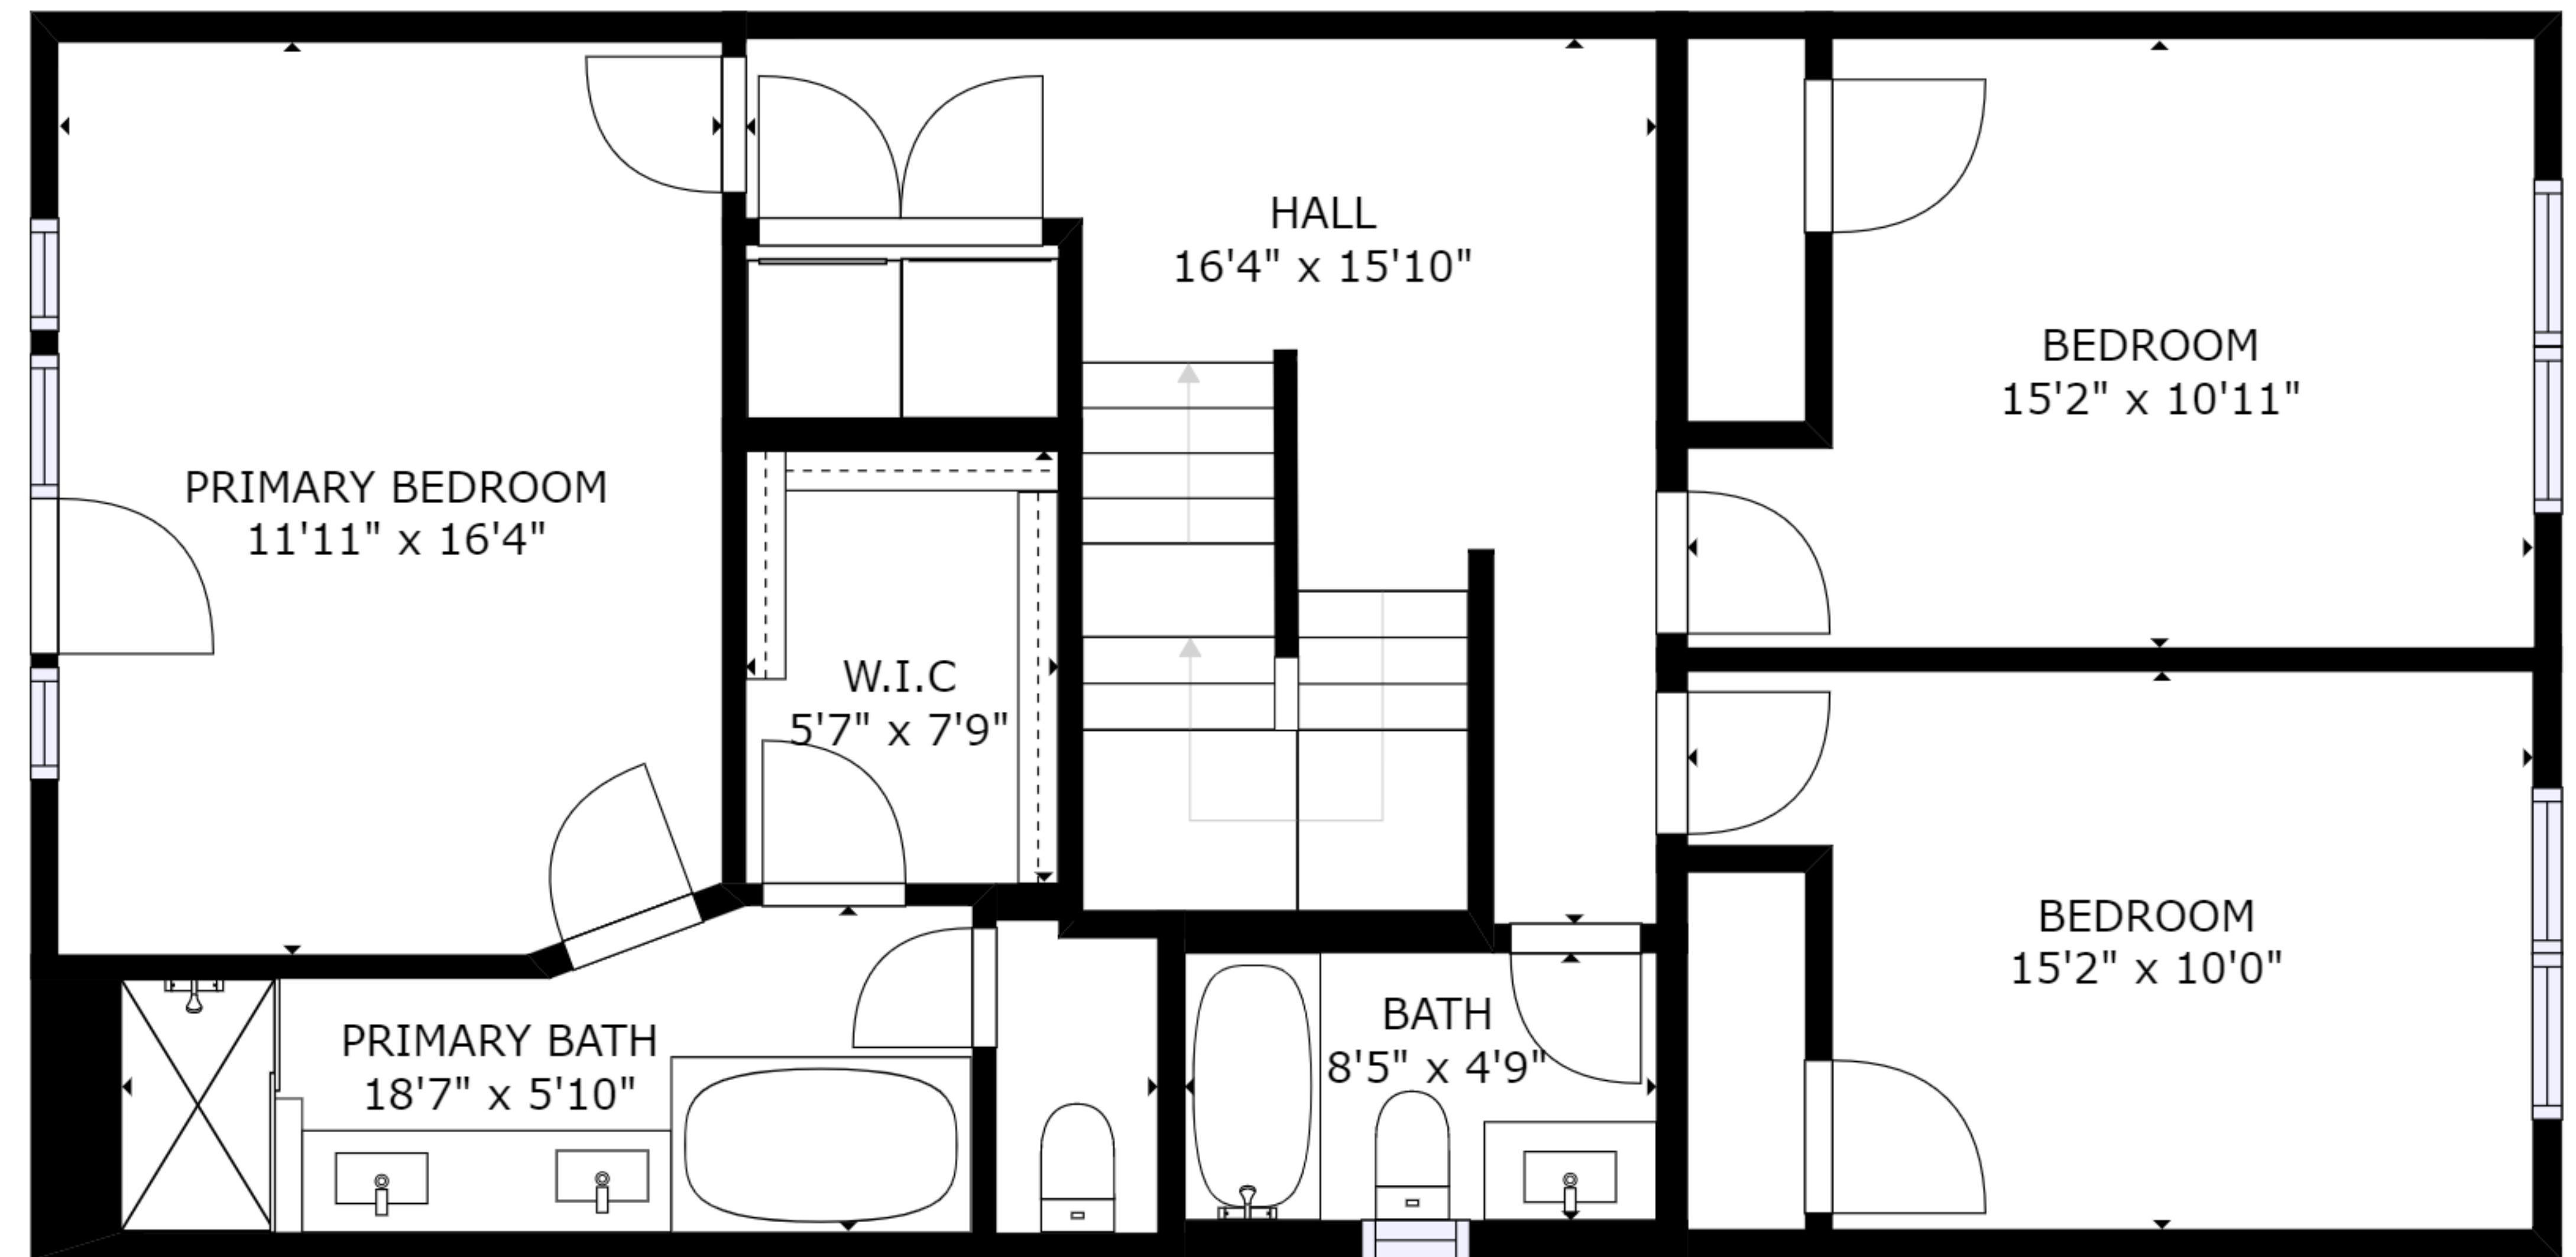

FLOOR 3

FLOOR 1

FLOOR 2

GROSS INTERNAL AREA
 FLOOR 1: 544 sq. ft, FLOOR 2: 942 sq. ft
 FLOOR 3: 390 sq. ft
 TOTAL: 1877 sq. ft

SIZES AND DIMENSIONS ARE APPROXIMATE, ACTUAL MAY VARY.