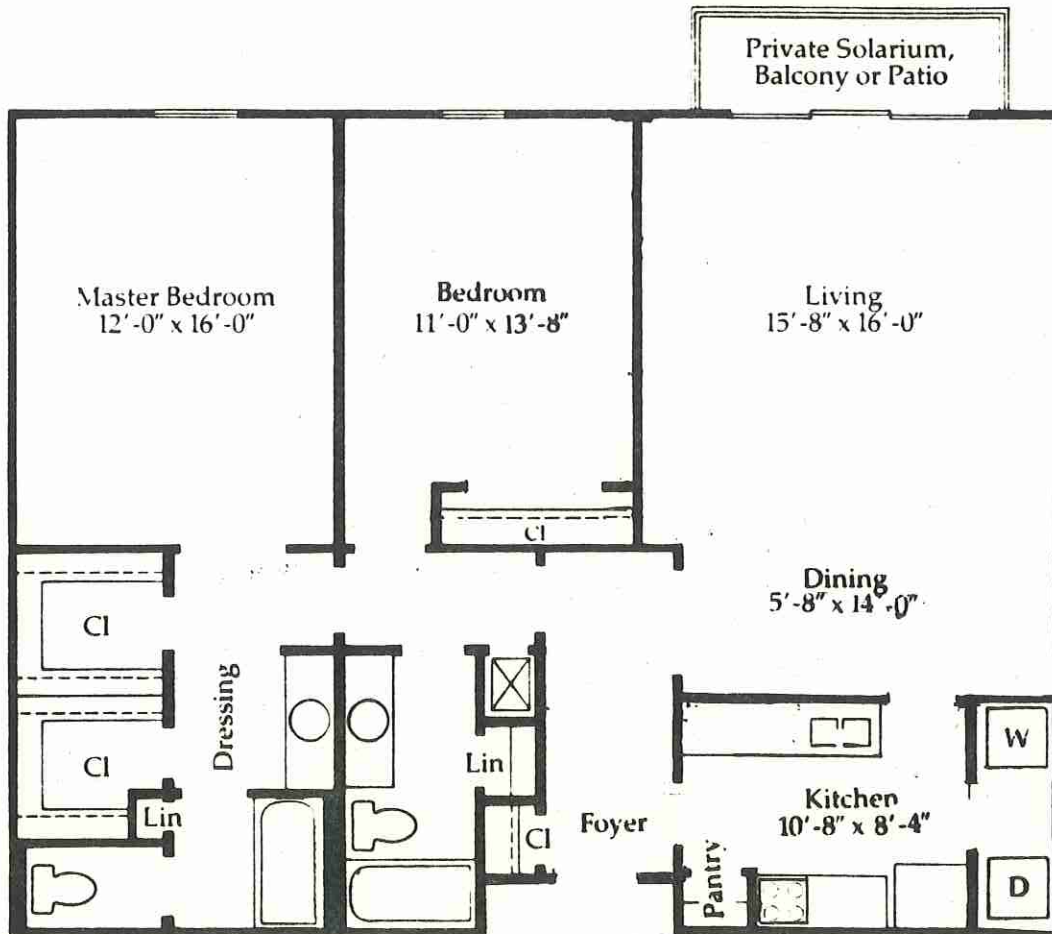

BRENTWOOD

2400 NORTH BRAESWOOD, HOUSTON, TEXAS 77030, (713) 664-3000

Type D Unit
2 Bedrooms 2 Baths 1250 Square Feet
Dimensions are approximate