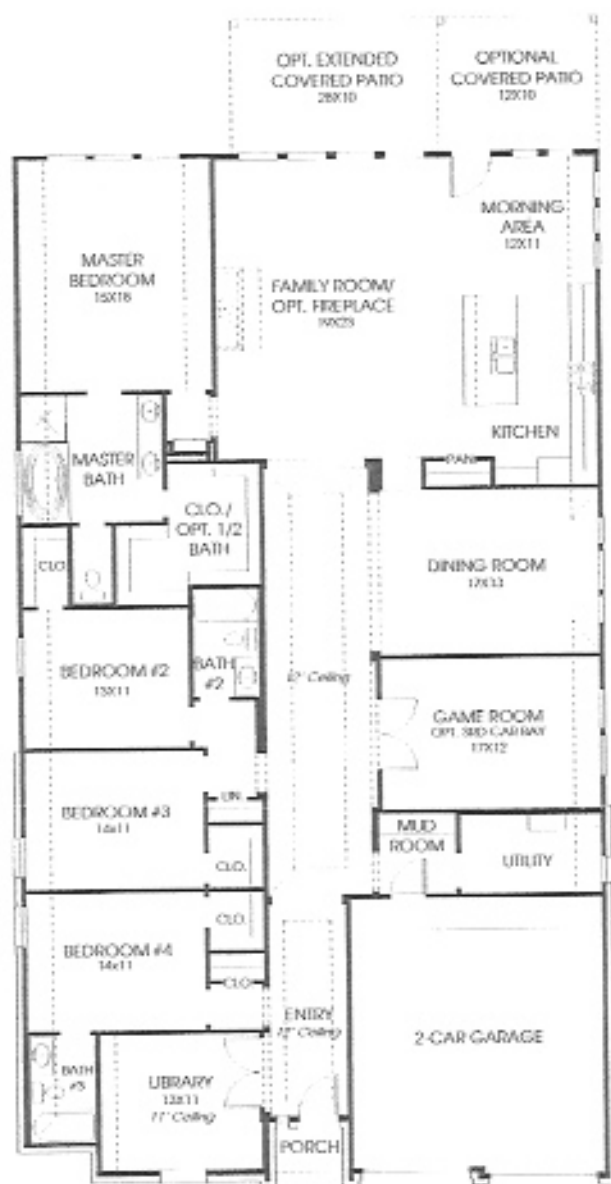

DESIGNS

Design 2935W

This home contains approximately 2,935 square feet.*

*See Page 3 for Details and Disclosures.
©Perry Homes, LLC, 2007
31.10.07 3:58:29 PM
1567111

PERRY HOMES

PH2148-1