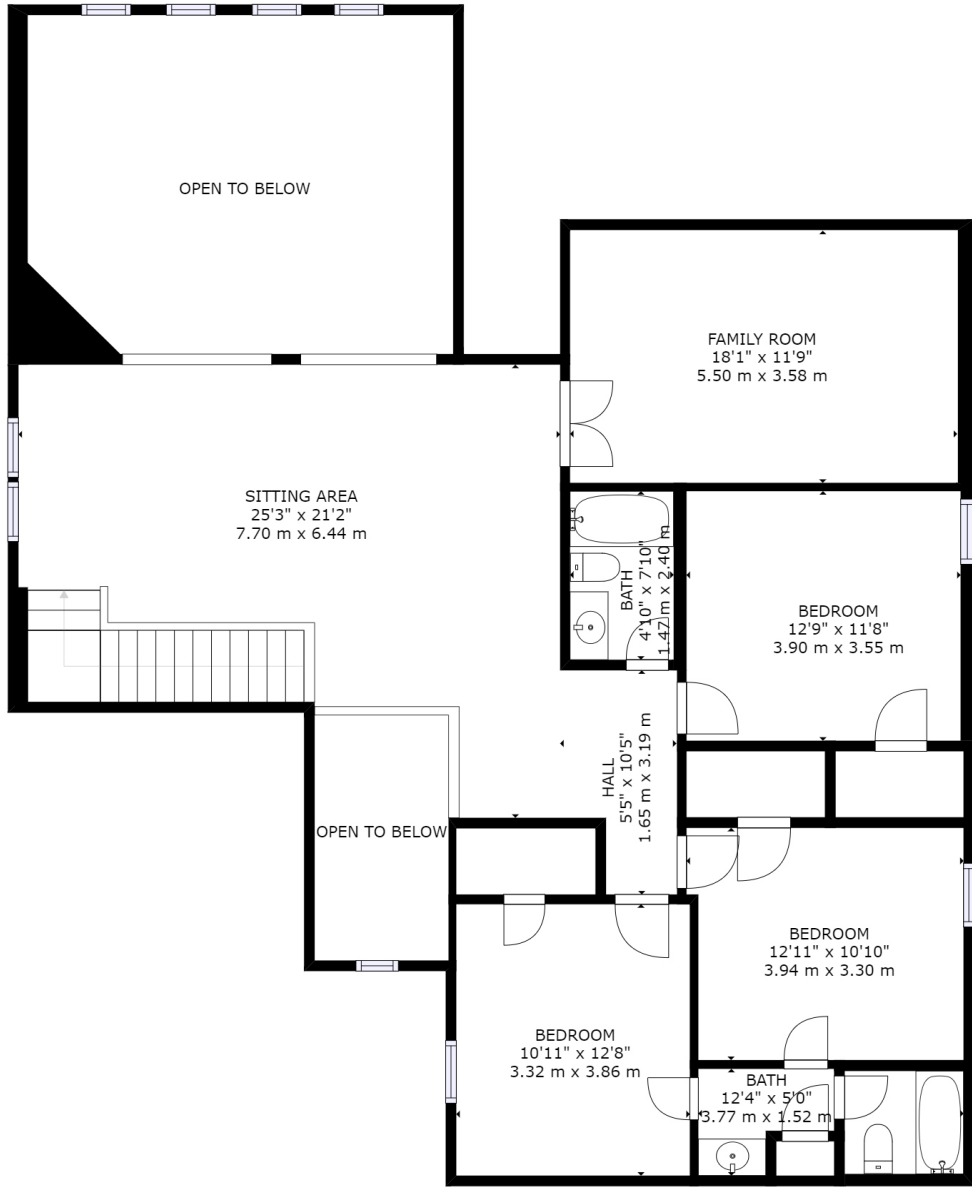

FLOOR 1

FLOOR 2

GROSS INTERNAL AREA
 FLOOR 1: 1974 sq. ft, 183 m2, FLOOR 2: 1344 sq. ft, 125 m2
 TOTAL: 3318 sq. ft, 308 m2
 SIZES AND DIMENSIONS ARE APPROXIMATE, ACTUAL MAY VARY.

FLOOR 1

GROSS INTERNAL AREA
 FLOOR 1: 1974 sq. ft, 183 m², FLOOR 2: 1344 sq. ft, 125 m²
 TOTAL: 3318 sq. ft, 308 m²
 SIZES AND DIMENSIONS ARE APPROXIMATE, ACTUAL MAY VARY.

GROSS INTERNAL AREA
 FLOOR 1: 1974 sq. ft, 183 m2, FLOOR 2: 1344 sq. ft, 125 m2
 TOTAL: 3318 sq. ft, 308 m2
 SIZES AND DIMENSIONS ARE APPROXIMATE, ACTUAL MAY VARY.