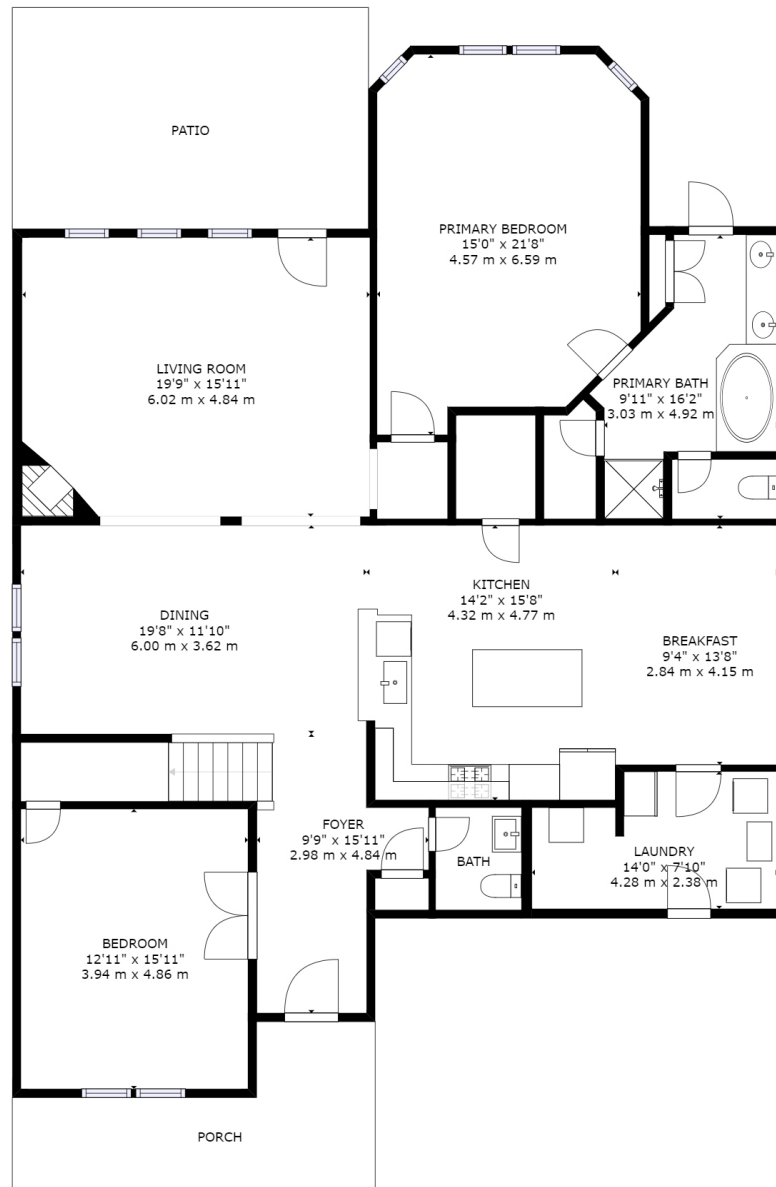

FLOOR 1

FLOOR 2

GROSS INTERNAL AREA
 FLOOR 1: 1974 sq. ft, 183 m2, FLOOR 2: 1344 sq. ft, 125 m2
 TOTAL: 3318 sq. ft, 308 m2
 SIZES AND DIMENSIONS ARE APPROXIMATE, ACTUAL MAY VARY.

FLOOR 1

GROSS INTERNAL AREA
 FLOOR 1: 1974 sq. ft, 183 m², FLOOR 2: 1344 sq. ft, 125 m²
 TOTAL: 3318 sq. ft, 308 m²
 SIZES AND DIMENSIONS ARE APPROXIMATE, ACTUAL MAY VARY.

GROSS INTERNAL AREA
 FLOOR 1: 1974 sq. ft, 183 m2, FLOOR 2: 1344 sq. ft, 125 m2
 TOTAL: 3318 sq. ft, 308 m2
 SIZES AND DIMENSIONS ARE APPROXIMATE, ACTUAL MAY VARY.