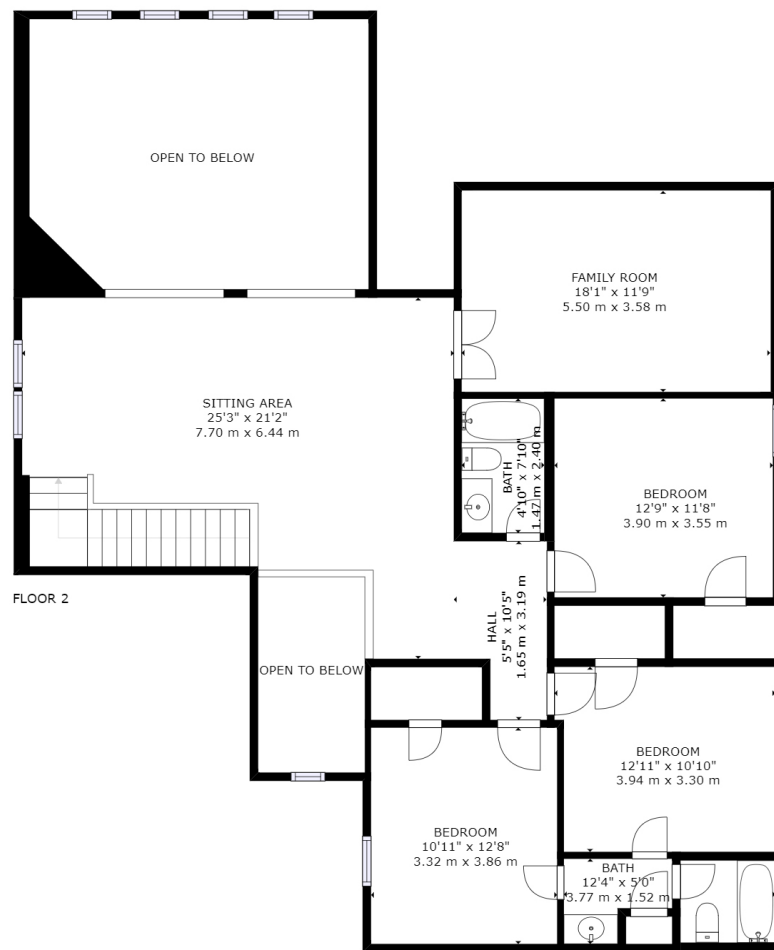

FLOOR 1

FLOOR 2

GROSS INTERNAL AREA
 FLOOR 1: 1974 sq. ft, 183 m2, FLOOR 2: 1344 sq. ft, 125 m2
 TOTAL: 3318 sq. ft, 308 m2
 SIZES AND DIMENSIONS ARE APPROXIMATE, ACTUAL MAY VARY.

FLOOR 1

GROSS INTERNAL AREA
 FLOOR 1: 1974 sq. ft, 183 m², FLOOR 2: 1344 sq. ft, 125 m²
 TOTAL: 3318 sq. ft, 308 m²
 SIZES AND DIMENSIONS ARE APPROXIMATE, ACTUAL MAY VARY.

GROSS INTERNAL AREA
 FLOOR 1: 1974 sq. ft, 183 m2, FLOOR 2: 1344 sq. ft, 125 m2
 TOTAL: 3318 sq. ft, 308 m2
 SIZES AND DIMENSIONS ARE APPROXIMATE, ACTUAL MAY VARY.