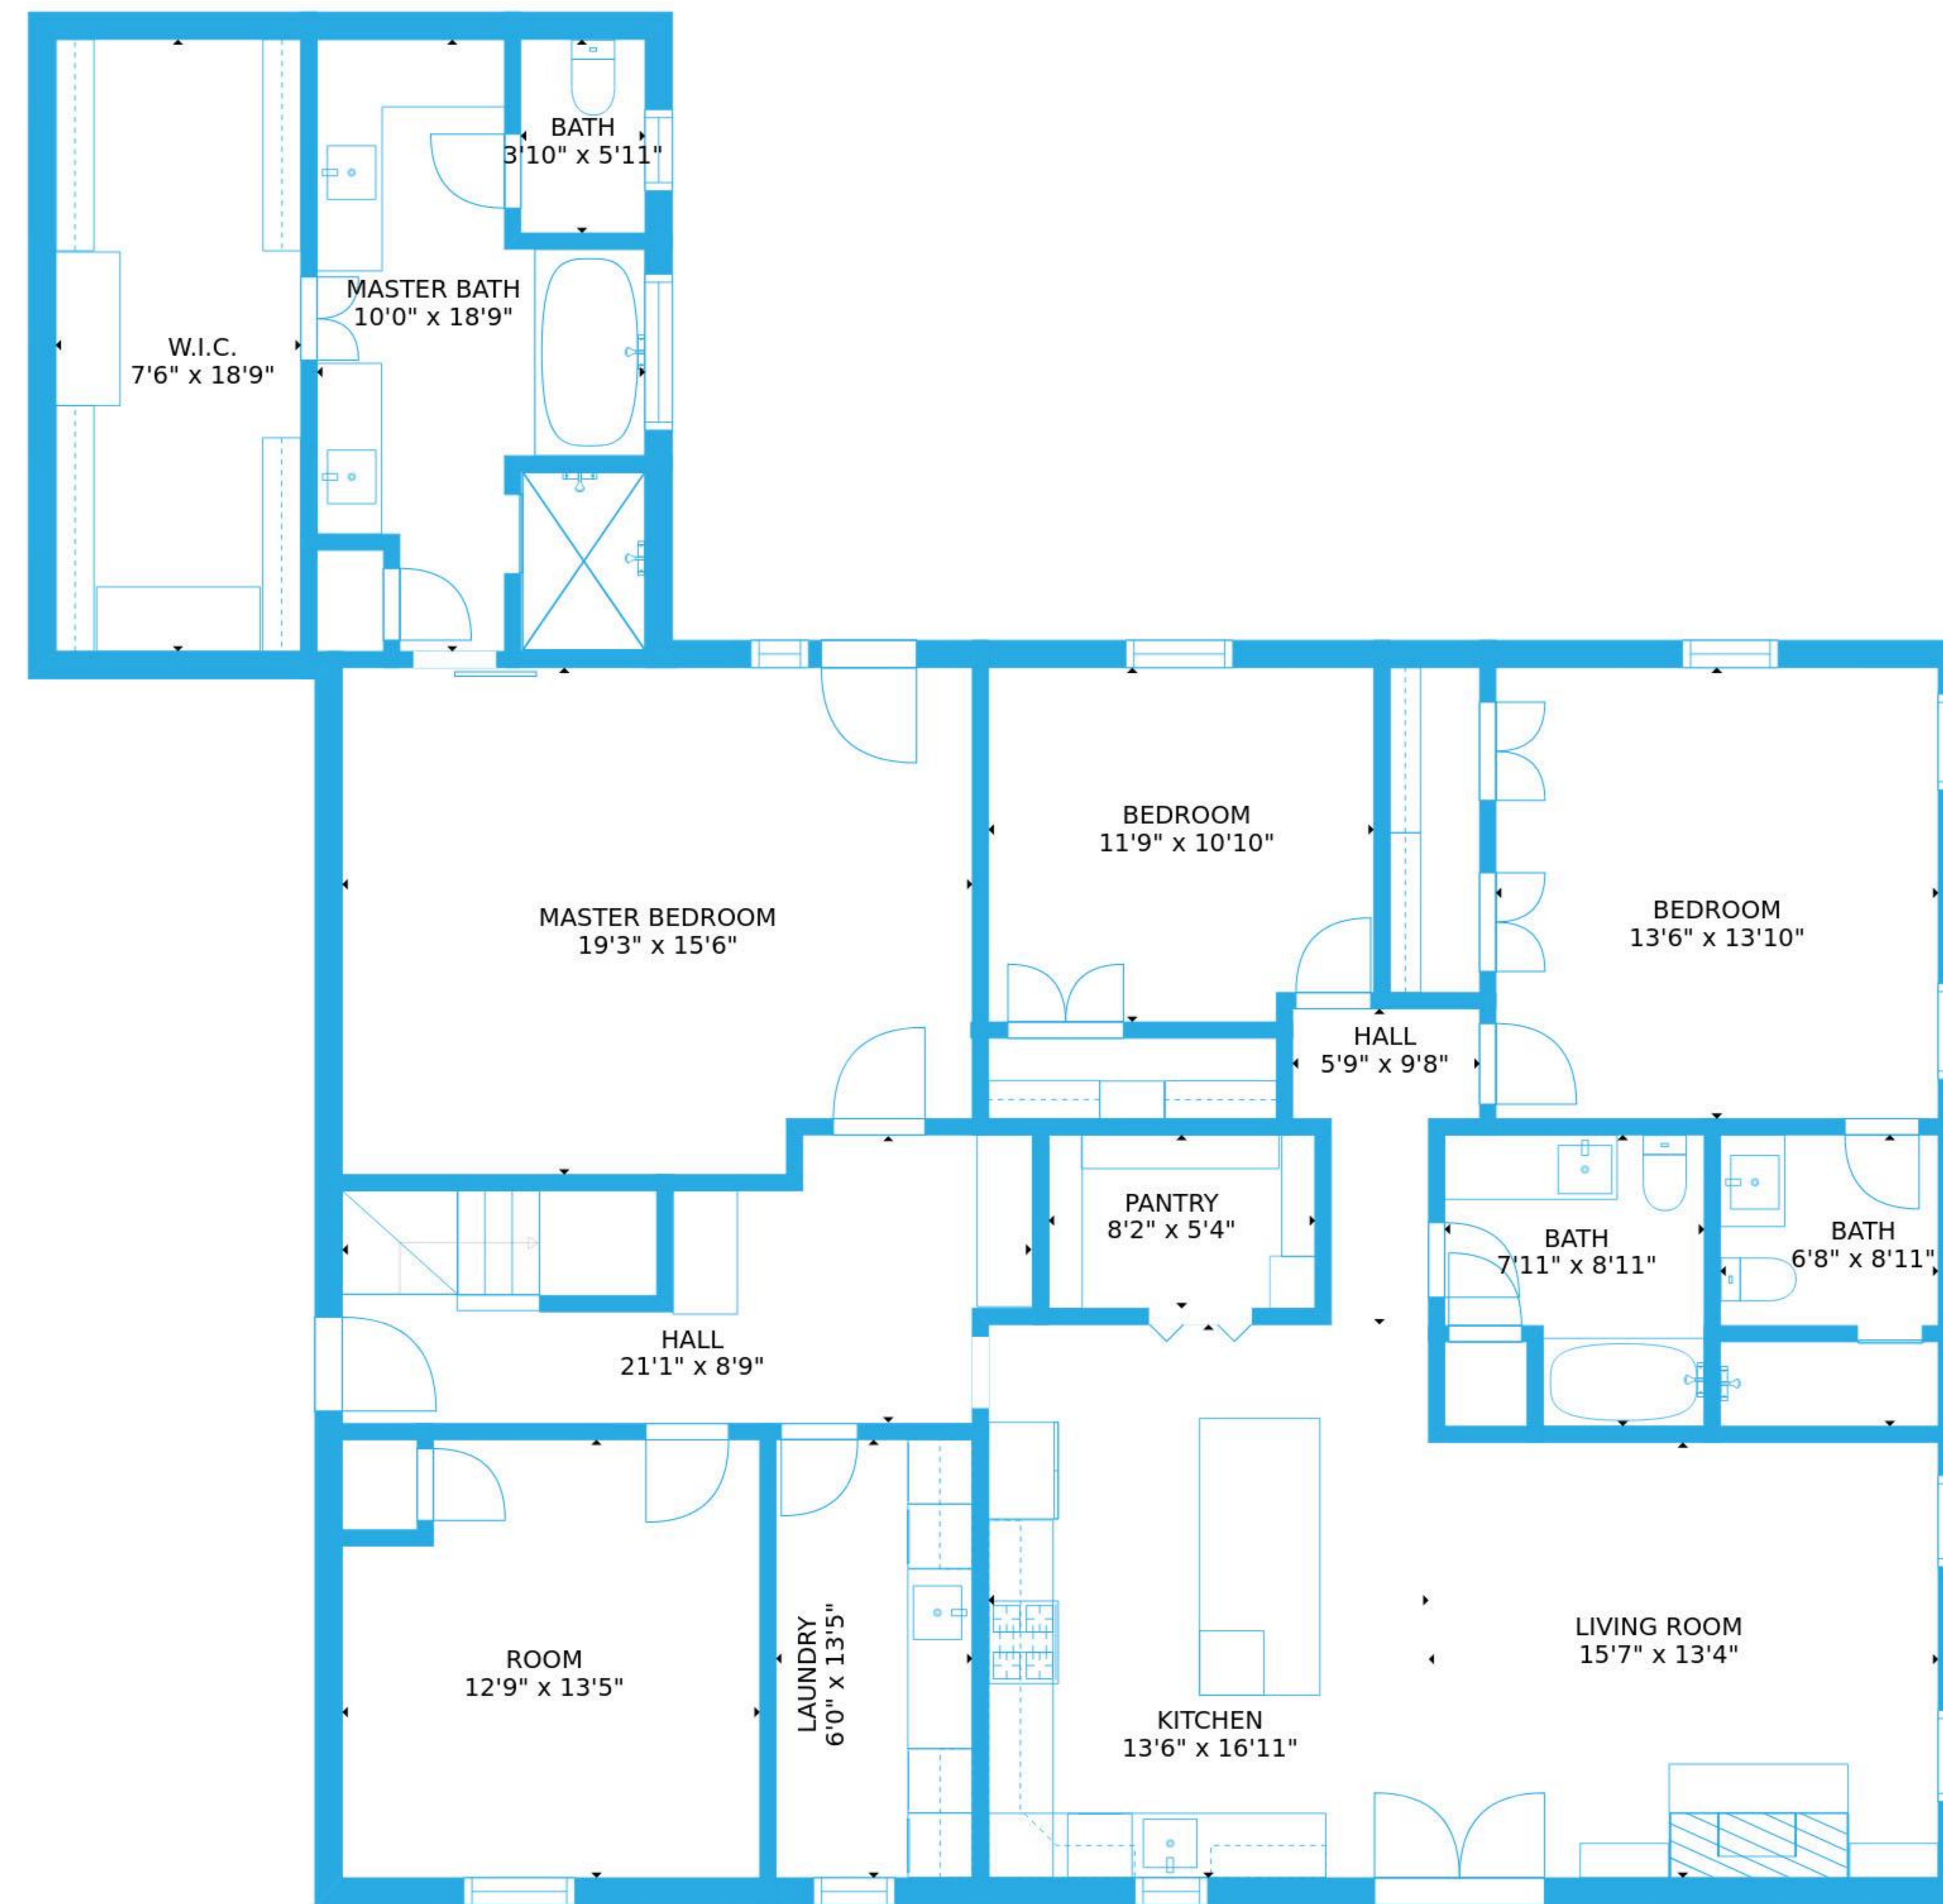

FLOOR 2

FLOOR 1

Gross Internal Area | Total: 3,600 sq. ft.
 SIZES AND DIMENSIONS ARE APPROXIMATE, ACTUAL MAY VARY.