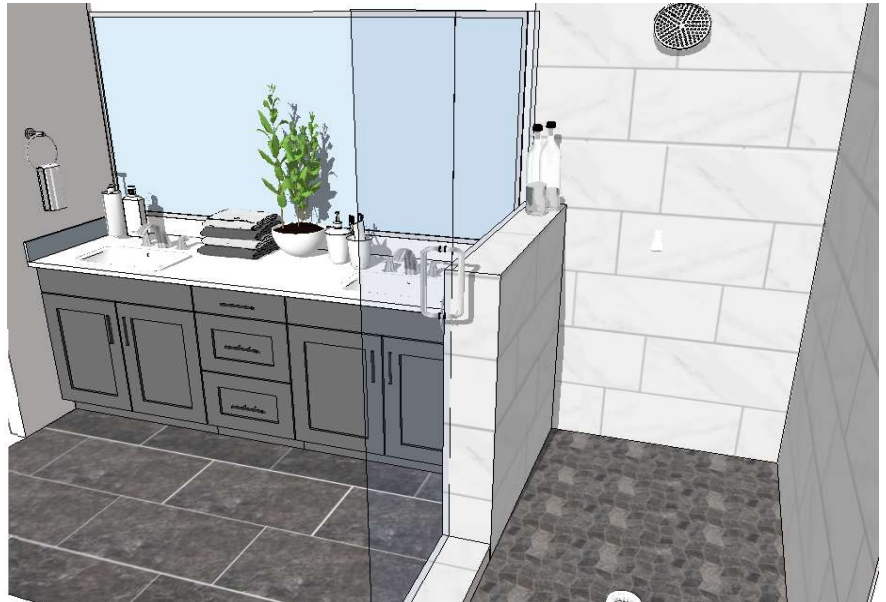

Mood Board Package # 2

Faucet

Sink

Pendants lights above Island

Kitchen Elevation from Plan # 9231

➤ Agents, Fridge is an Optional Upgrade, see Options Packet for Available Models and Pricing

Backsplash

Dark Gray (Paint)

All Countertops:
Arctic White

Standard Appliances

Cabinet Hardware

Mood Board Package # 2

Dark Gray (Paint)

All Countertops:
Artic White

Cabinet Hardware

PRIME SUITE BATH

Secondary
Bathrooms Faucets

Bath 2 Shower
& Tub Fixtures

White Tubs

SECONDARY BATH