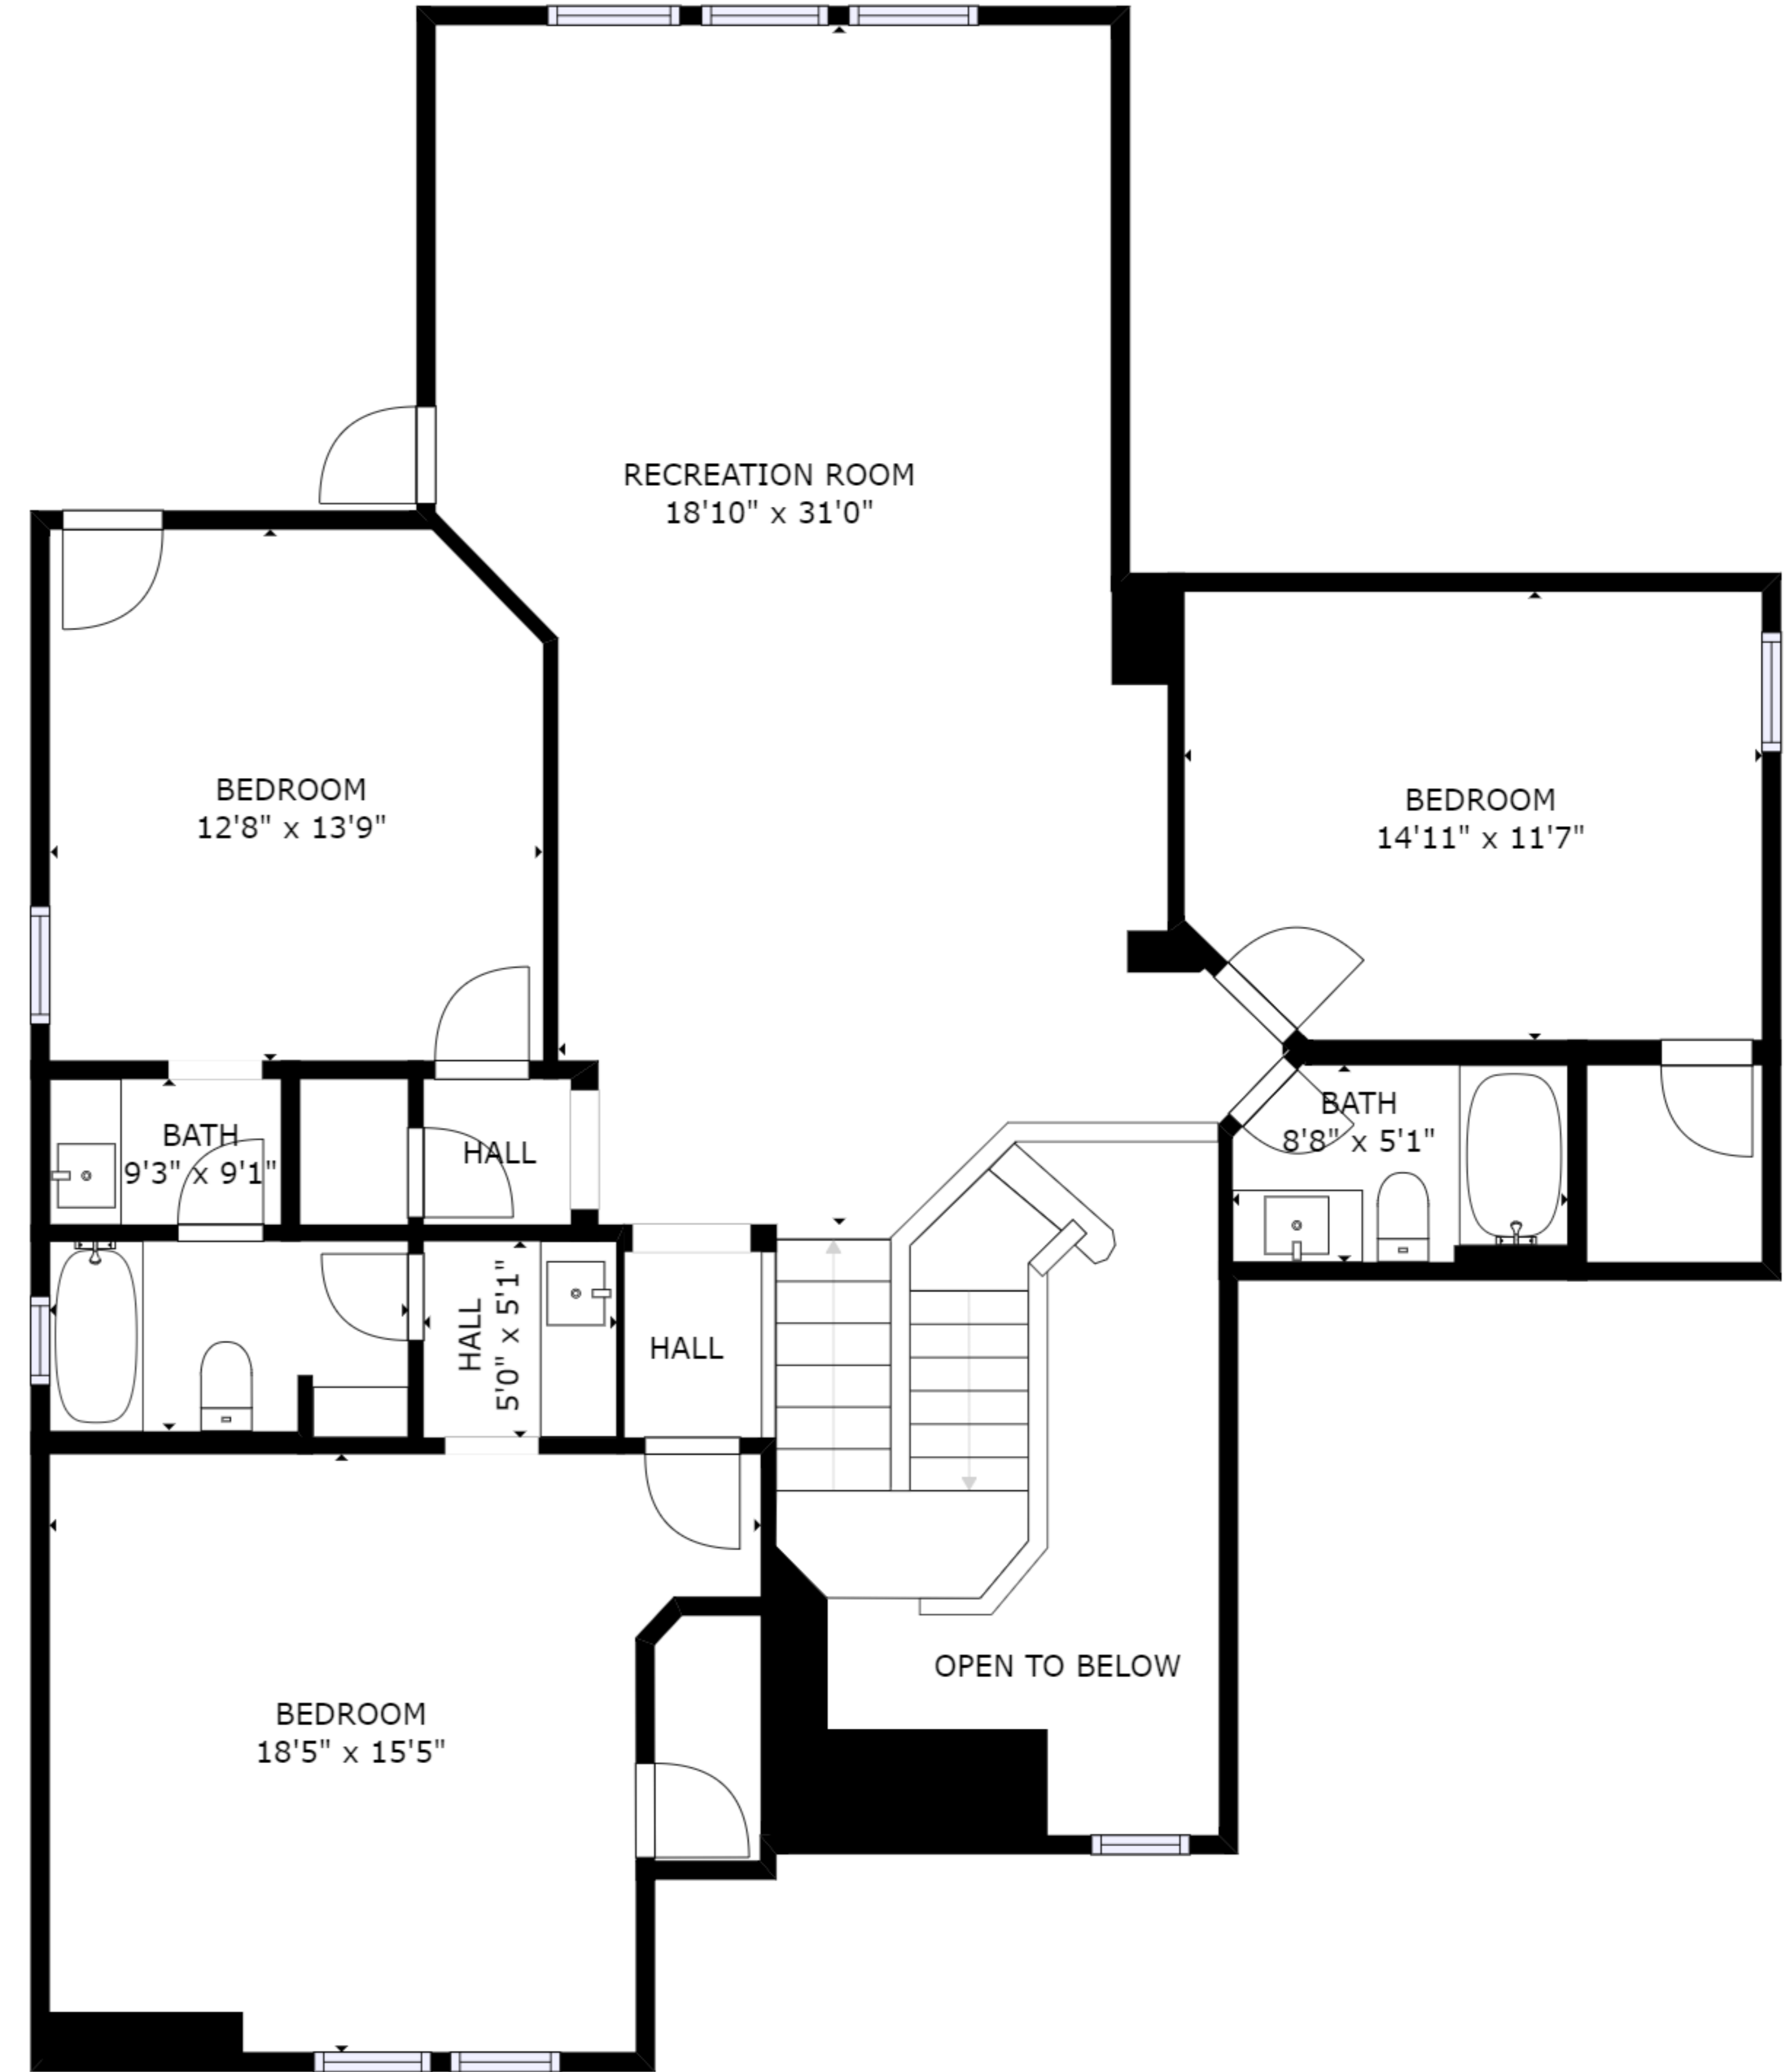

FLOOR 1

FLOOR 2

GROSS INTERNAL AREA
 FLOOR 1: 1707 sq. ft, FLOOR 2: 1443 sq. ft
 EXCLUDED AREAS: , GARAGE: 385 sq. ft
 TOTAL: 3151 sq. ft
 SIZES AND DIMENSIONS ARE APPROXIMATE, ACTUAL MAY VARY.