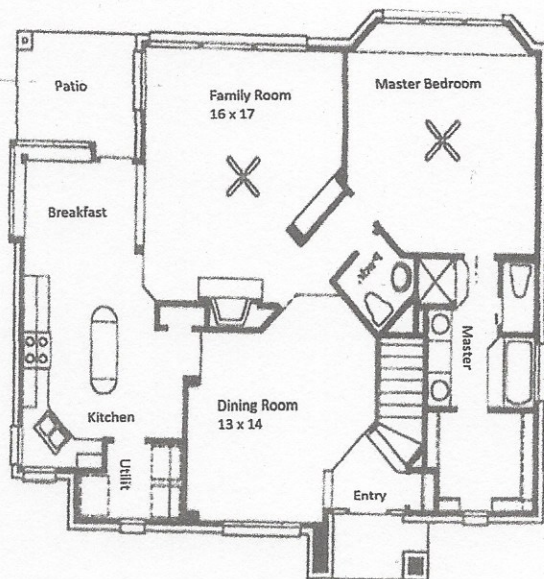

# The Nottingham

- This home has the Master Bedroom downstairs, a Guest Suite (or Second Master Bedroom) upstairs, plus your choice of two additional Bedrooms and a Game Room or three additional Bedrooms.
- Three and one half Baths mean privacy and convenience.
- The Garden Window above the Kitchen sink has a formica surface making it an ideal place for your collection of plants and flowers.

- Your Dining Room has a two-story high ceiling, from which hangs your Dining Room chandelier.
- The detached garage enhances the exterior appeal of this beautiful home.
- Large secondary Bedrooms give the youngsters plenty of room to study or relax without cramping their development.
- Nine foot high ceilings downstairs are standard in your new Imperial Home.