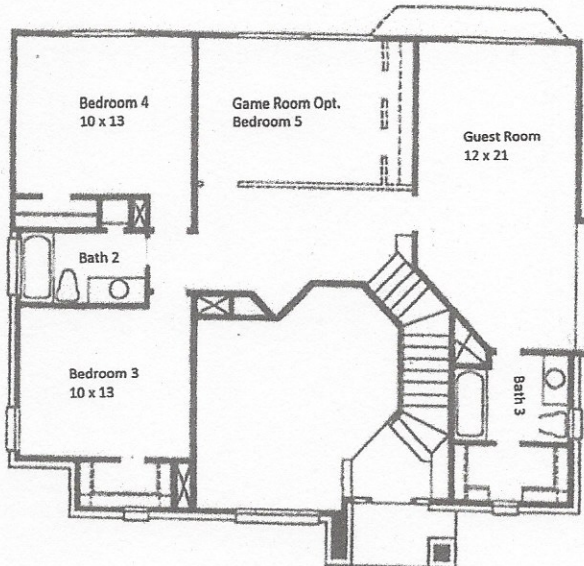

# The Nottingham

- This home has the Master Bedroom downstairs, a Guest Suite (or Second Master Bedroom) upstairs, plus your choice of two additional Bedrooms and a Game Room or three additional Bedrooms.
- Three and one half Baths mean privacy and convenience.
- The Garden Window above the Kitchen sink has a formica surface making it an ideal place for your collection of plants and flowers.

- Your Dining Room has a two-story high ceiling, from which hangs your Dining Room chandelier.
- The detached garage enhances the exterior appeal of this beautiful home.
- Large secondary Bedrooms give the youngsters plenty of room to study or relax without cramping their development.
- Nine foot high ceilings downstairs are standard in your new Imperial Home.