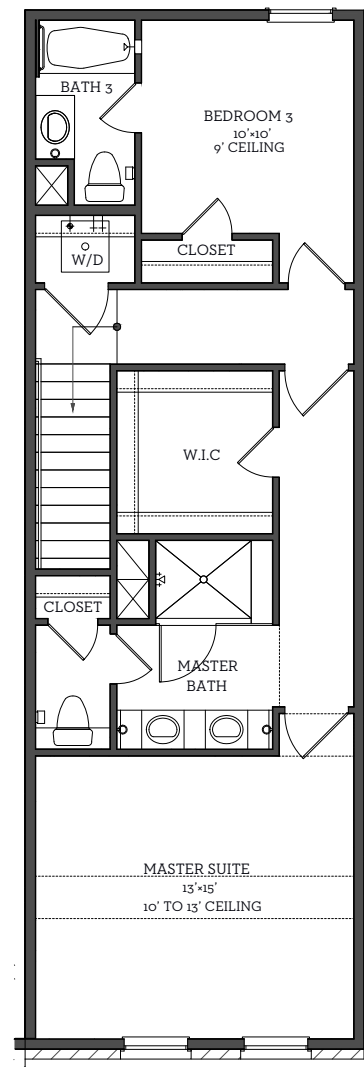

# INTOWN

— HOMES —

2718 Dolce Oaks Dr.

1,514 sq.ft.

2 Bedrooms/2.5 Baths

**First Floor**  
80 sq.ft.

**Second Floor**  
696 sq.ft.

**Third Floor**  
738 sq.ft.