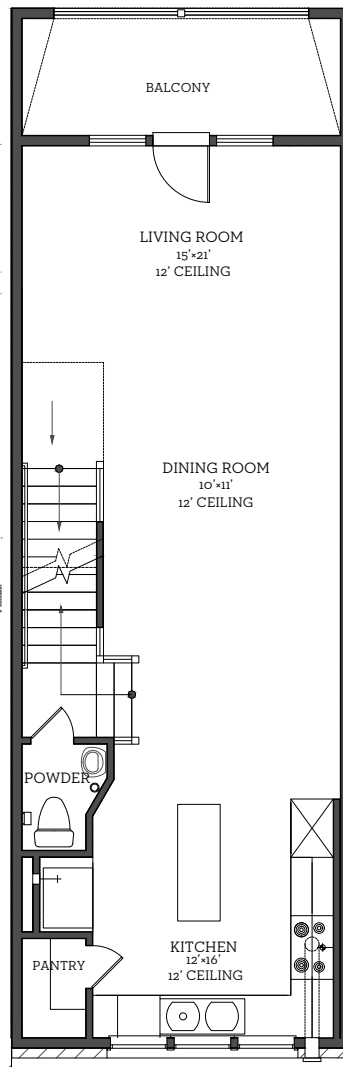

# INTOWN

— HOMES —

2718 Dolce Oaks Dr.

1,514 sq.ft.

2 Bedrooms/2.5 Baths

**First Floor**  
80 sq.ft.

**Second Floor**  
696 sq.ft.

**Third Floor**  
738 sq.ft.

All prices, features and plans are subject to change without notice. Square footage is approximate. No representation or warranties either expressed or implied. Are made as to the accuracy of the information herein or with respect to the suitability, usability, merchantability or conditions of any property herein described. All rights Reserved. InTownHomes 2020