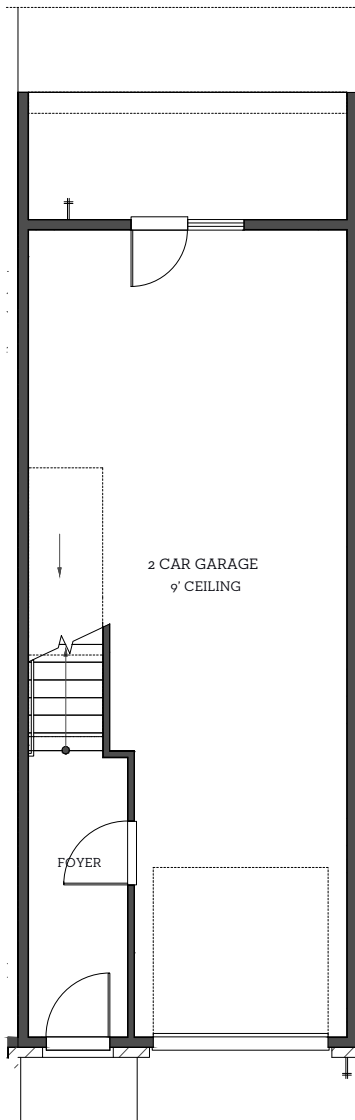

# INTOWN

— HOMES —

2718 Dolce Oaks Dr.

1,514 sq.ft.

2 Bedrooms/2.5 Baths

**First Floor**  
80 sq.ft.

**Second Floor**  
696 sq.ft.

**Third Floor**  
738 sq.ft.

All prices, features and plans are subject to change without notice. Square footage is approximate. No representation or warranties either expressed or implied. Are made as to the accuracy of the information herein or with respect to the suitability, usability, merchantability or conditions of any property herein described. All rights Reserved. InTownHomes 2020