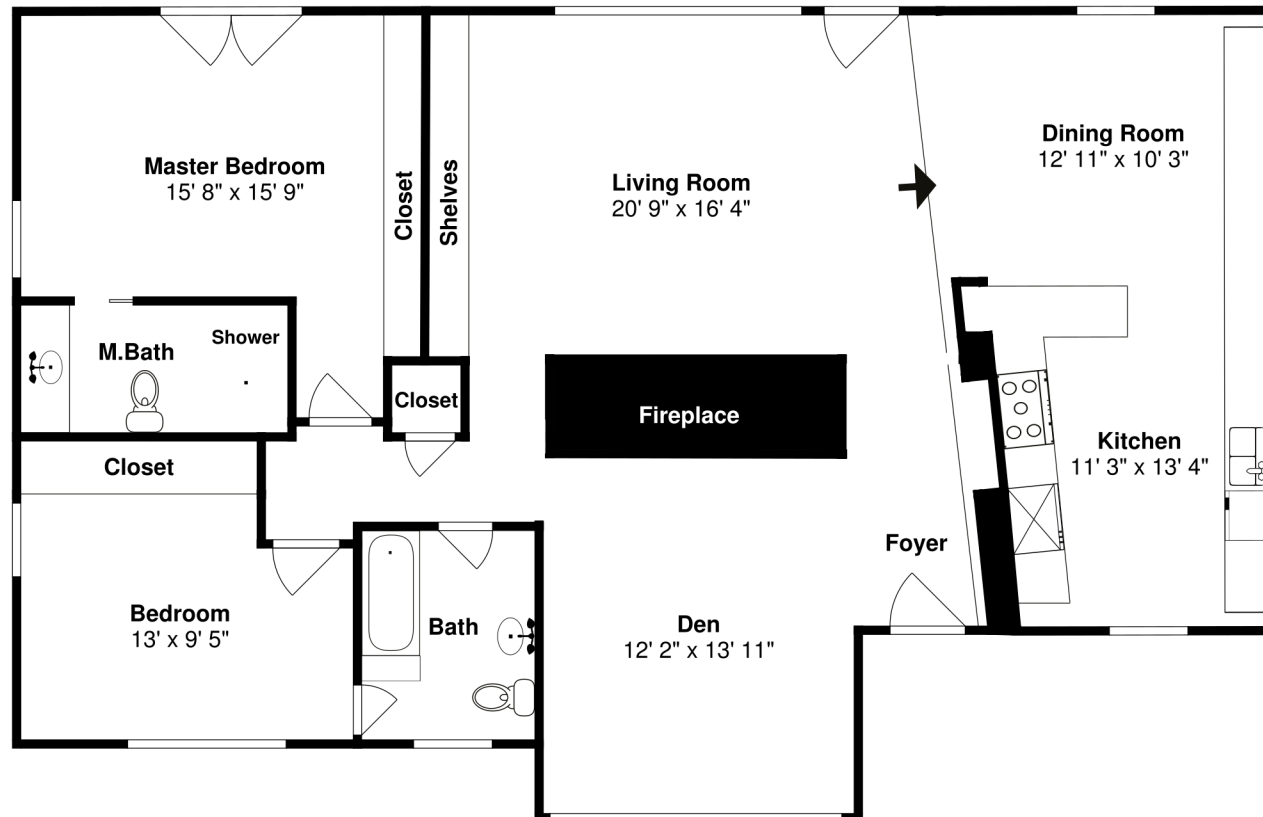

Pool

GLA Square Footage - 1398 sq. ft.

Total Finished Non GLA Square Footage - 43 sq. ft.

Total Unfinished Square Footage - 0 sq. ft.

Total Square Footage - 1441 sq. ft.

Disclaimer: The floorplans depicted and the stated dimensions in this illustration are indicative only and serve as an approximation of existing structures and features.