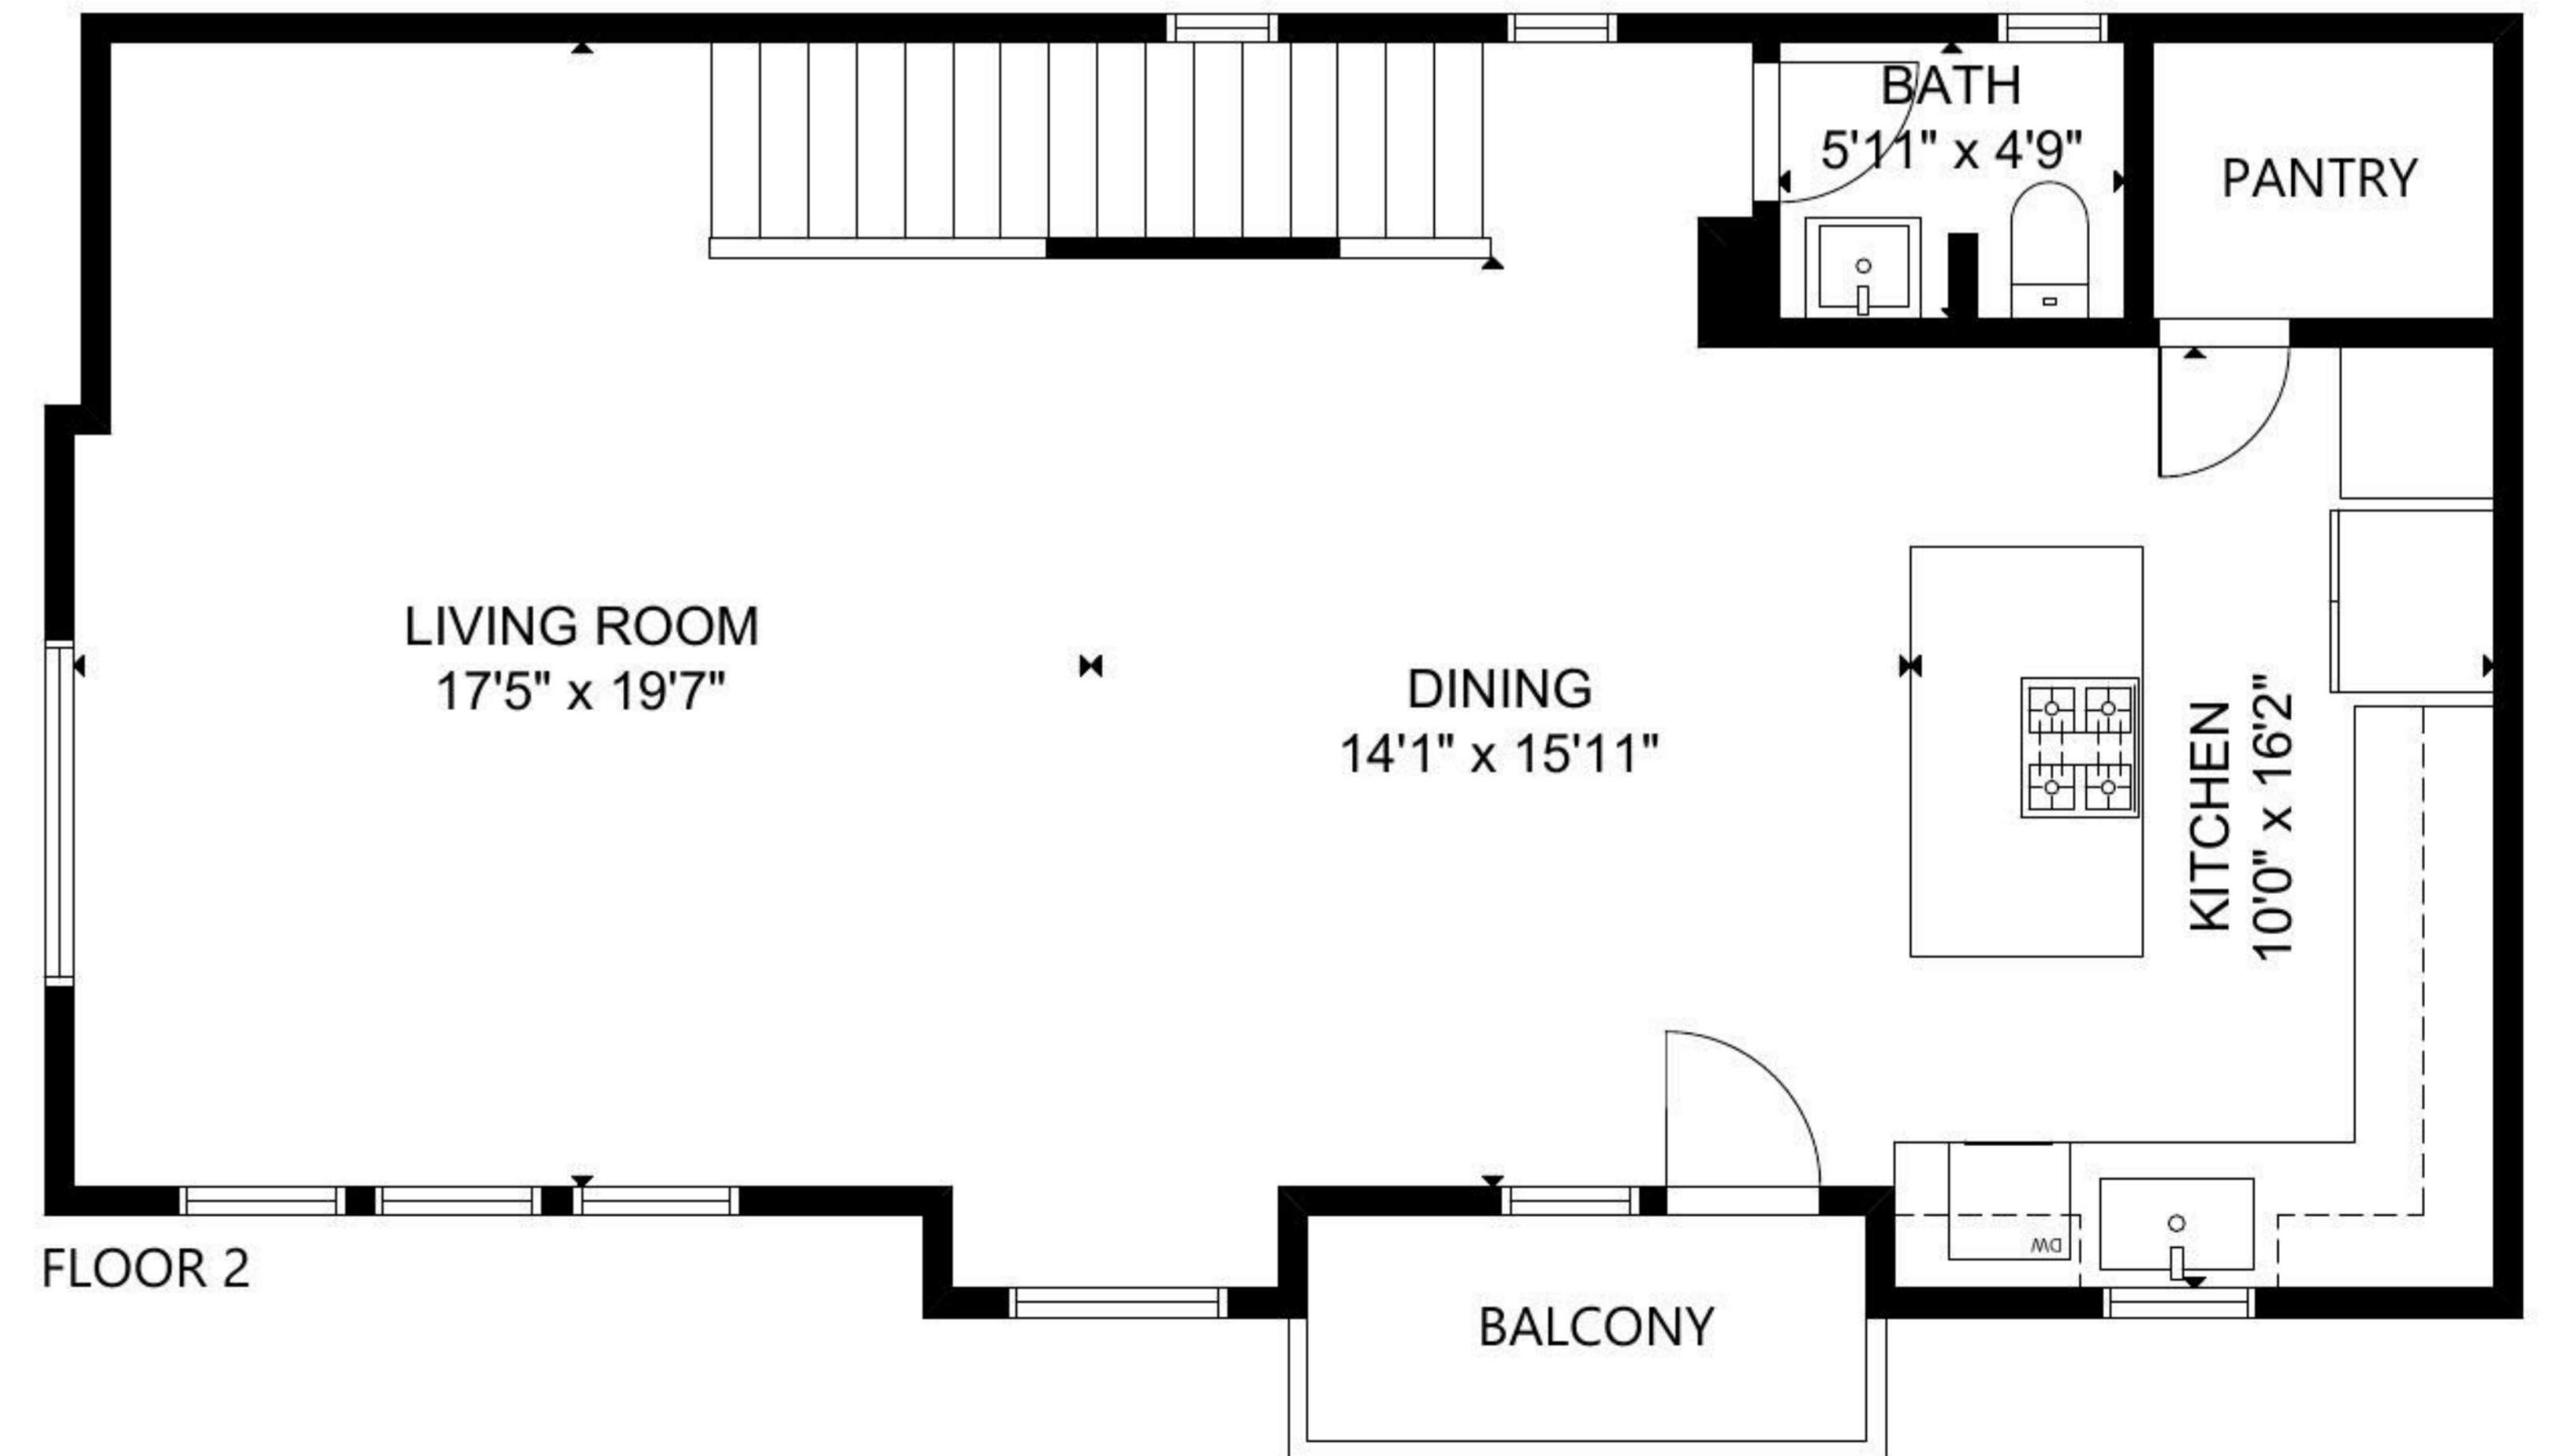

5531 Venice Street, Houston, TX, 77007

GROSS INTERNAL AREA
TOTAL: 2,083 sq ft
FLOOR 1: 384 sq ft, FLOOR 2: 838 sq ft
FLOOR 3: 861 sq ft
EXCLUDED AREA: GARAGE: 405 sq ft

SIZE AND DIMENSIONS ARE APPROXIMATE, ACTUAL MAY VARY.