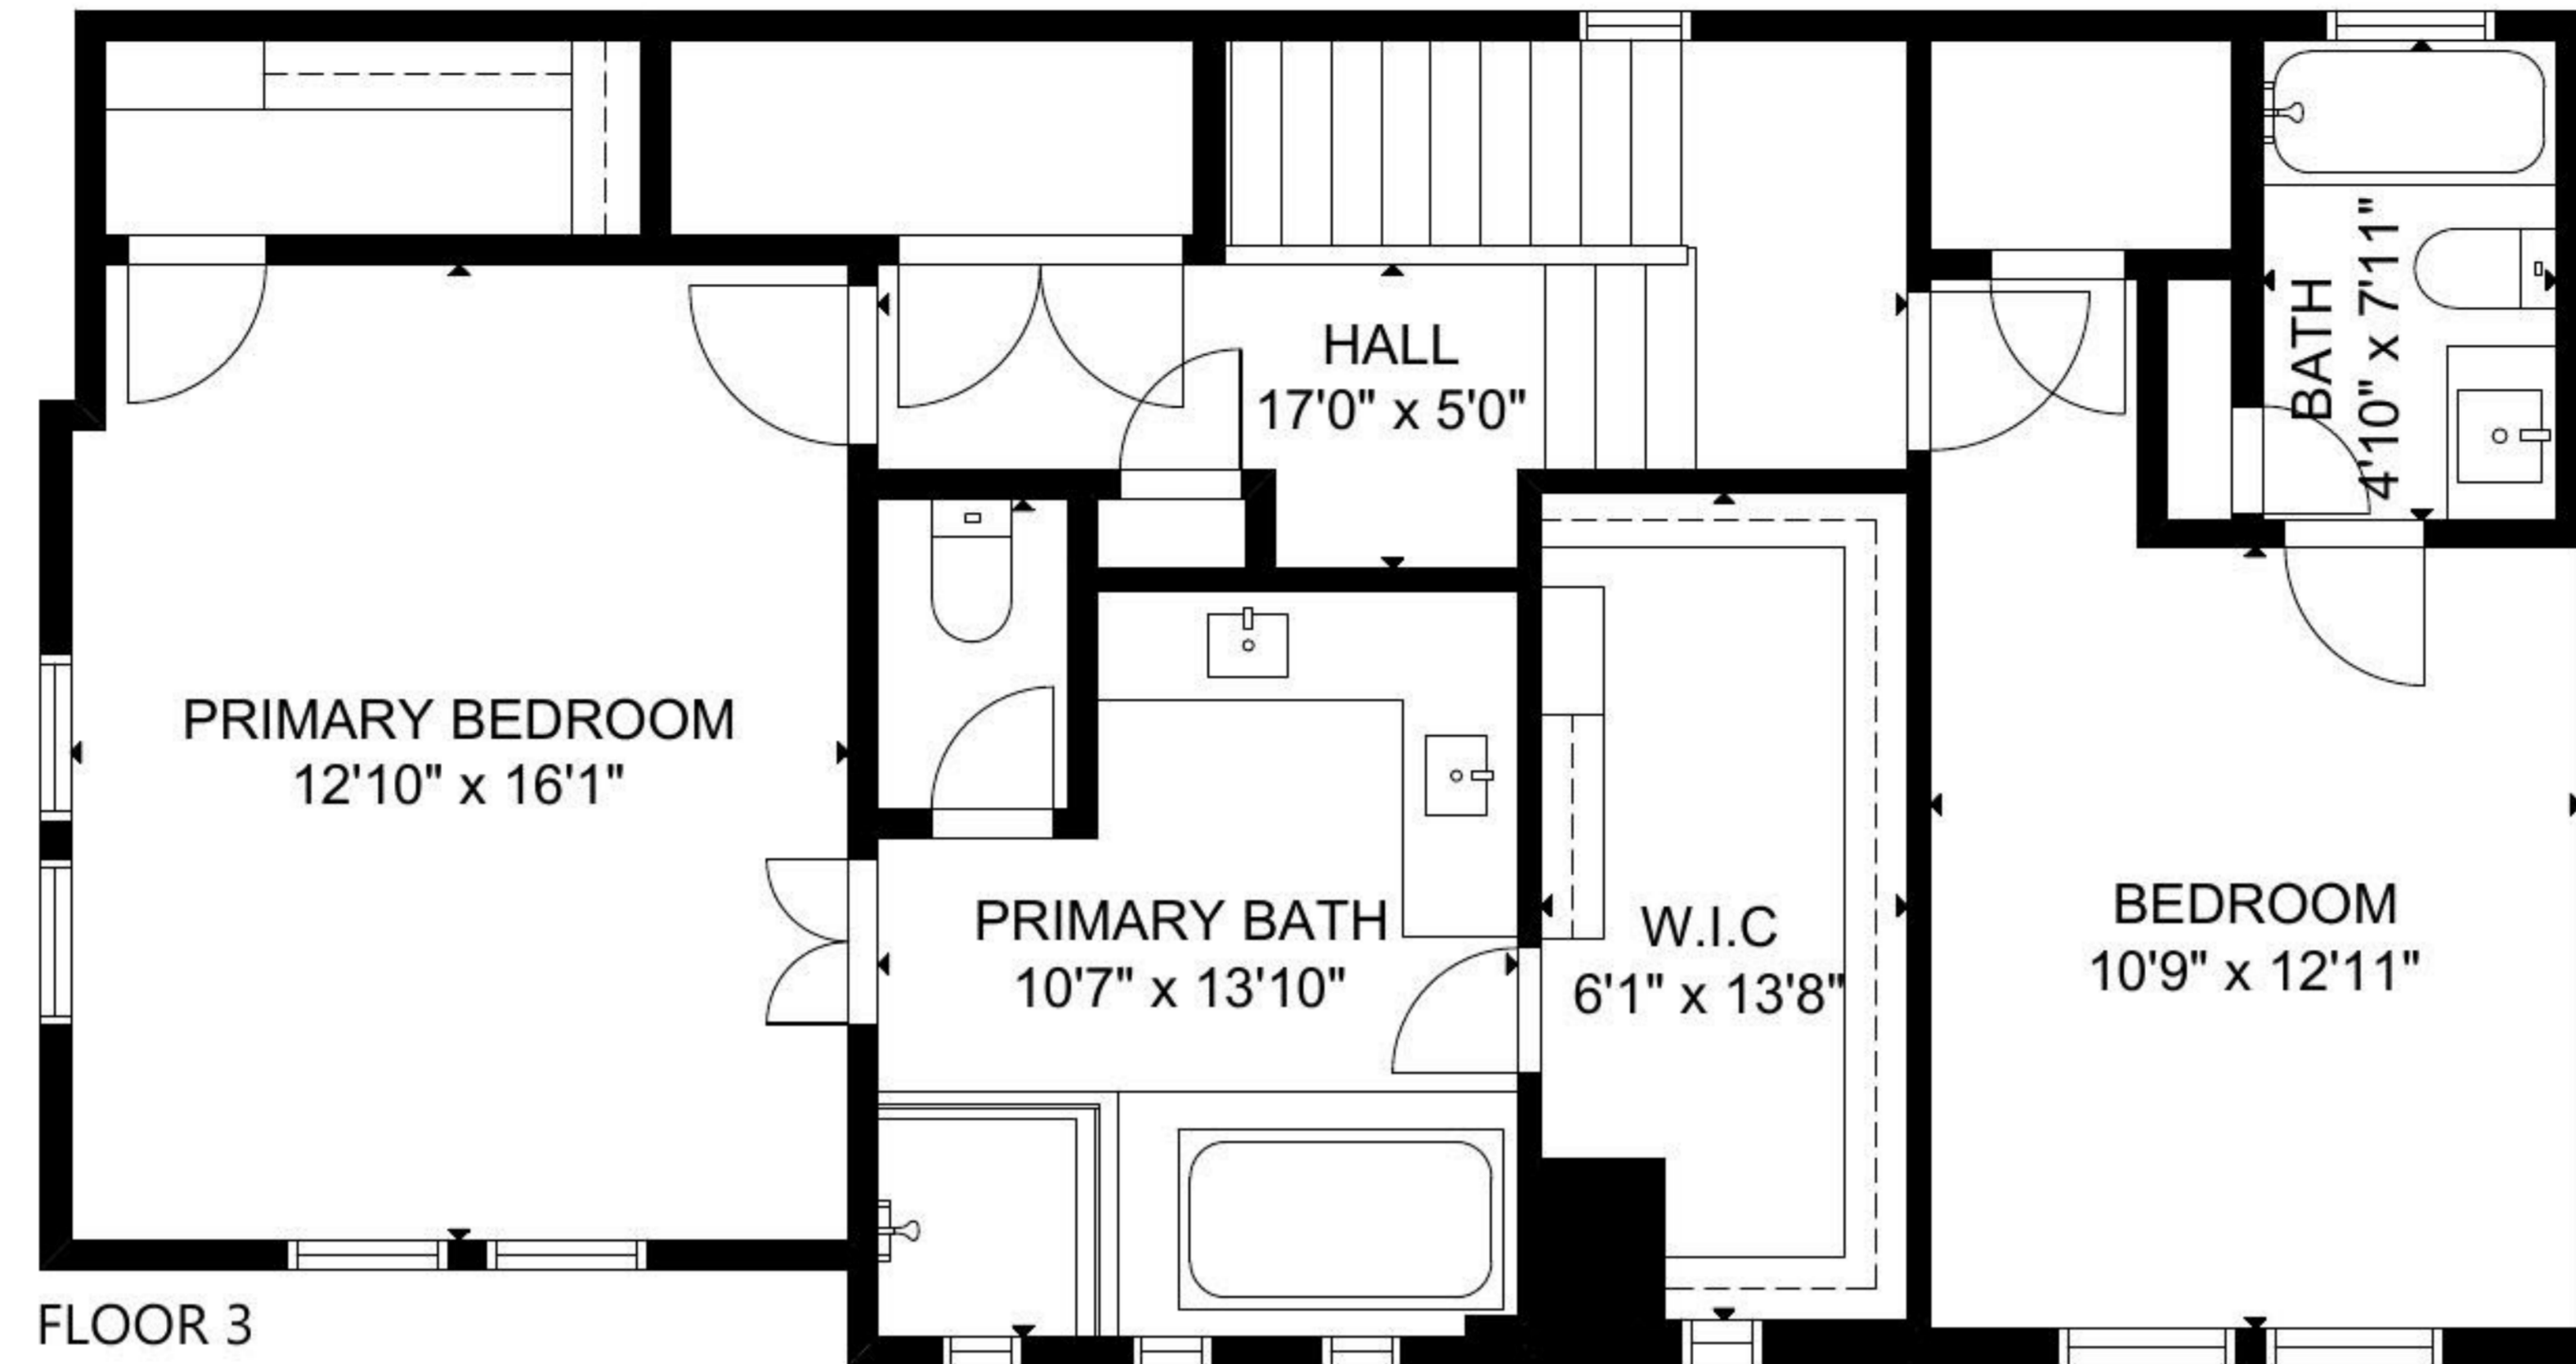

5531 Venice Street, Houston, TX, 77007

GROSS INTERNAL AREA
TOTAL: 2,083 sq ft
FLOOR 1: 384 sq ft, FLOOR 2: 838 sq ft
FLOOR 3: 861 sq ft
EXCLUDED AREA: GARAGE: 405 sq ft

SIZE AND DIMENSIONS ARE APPROXIMATE, ACTUAL MAY VARY.