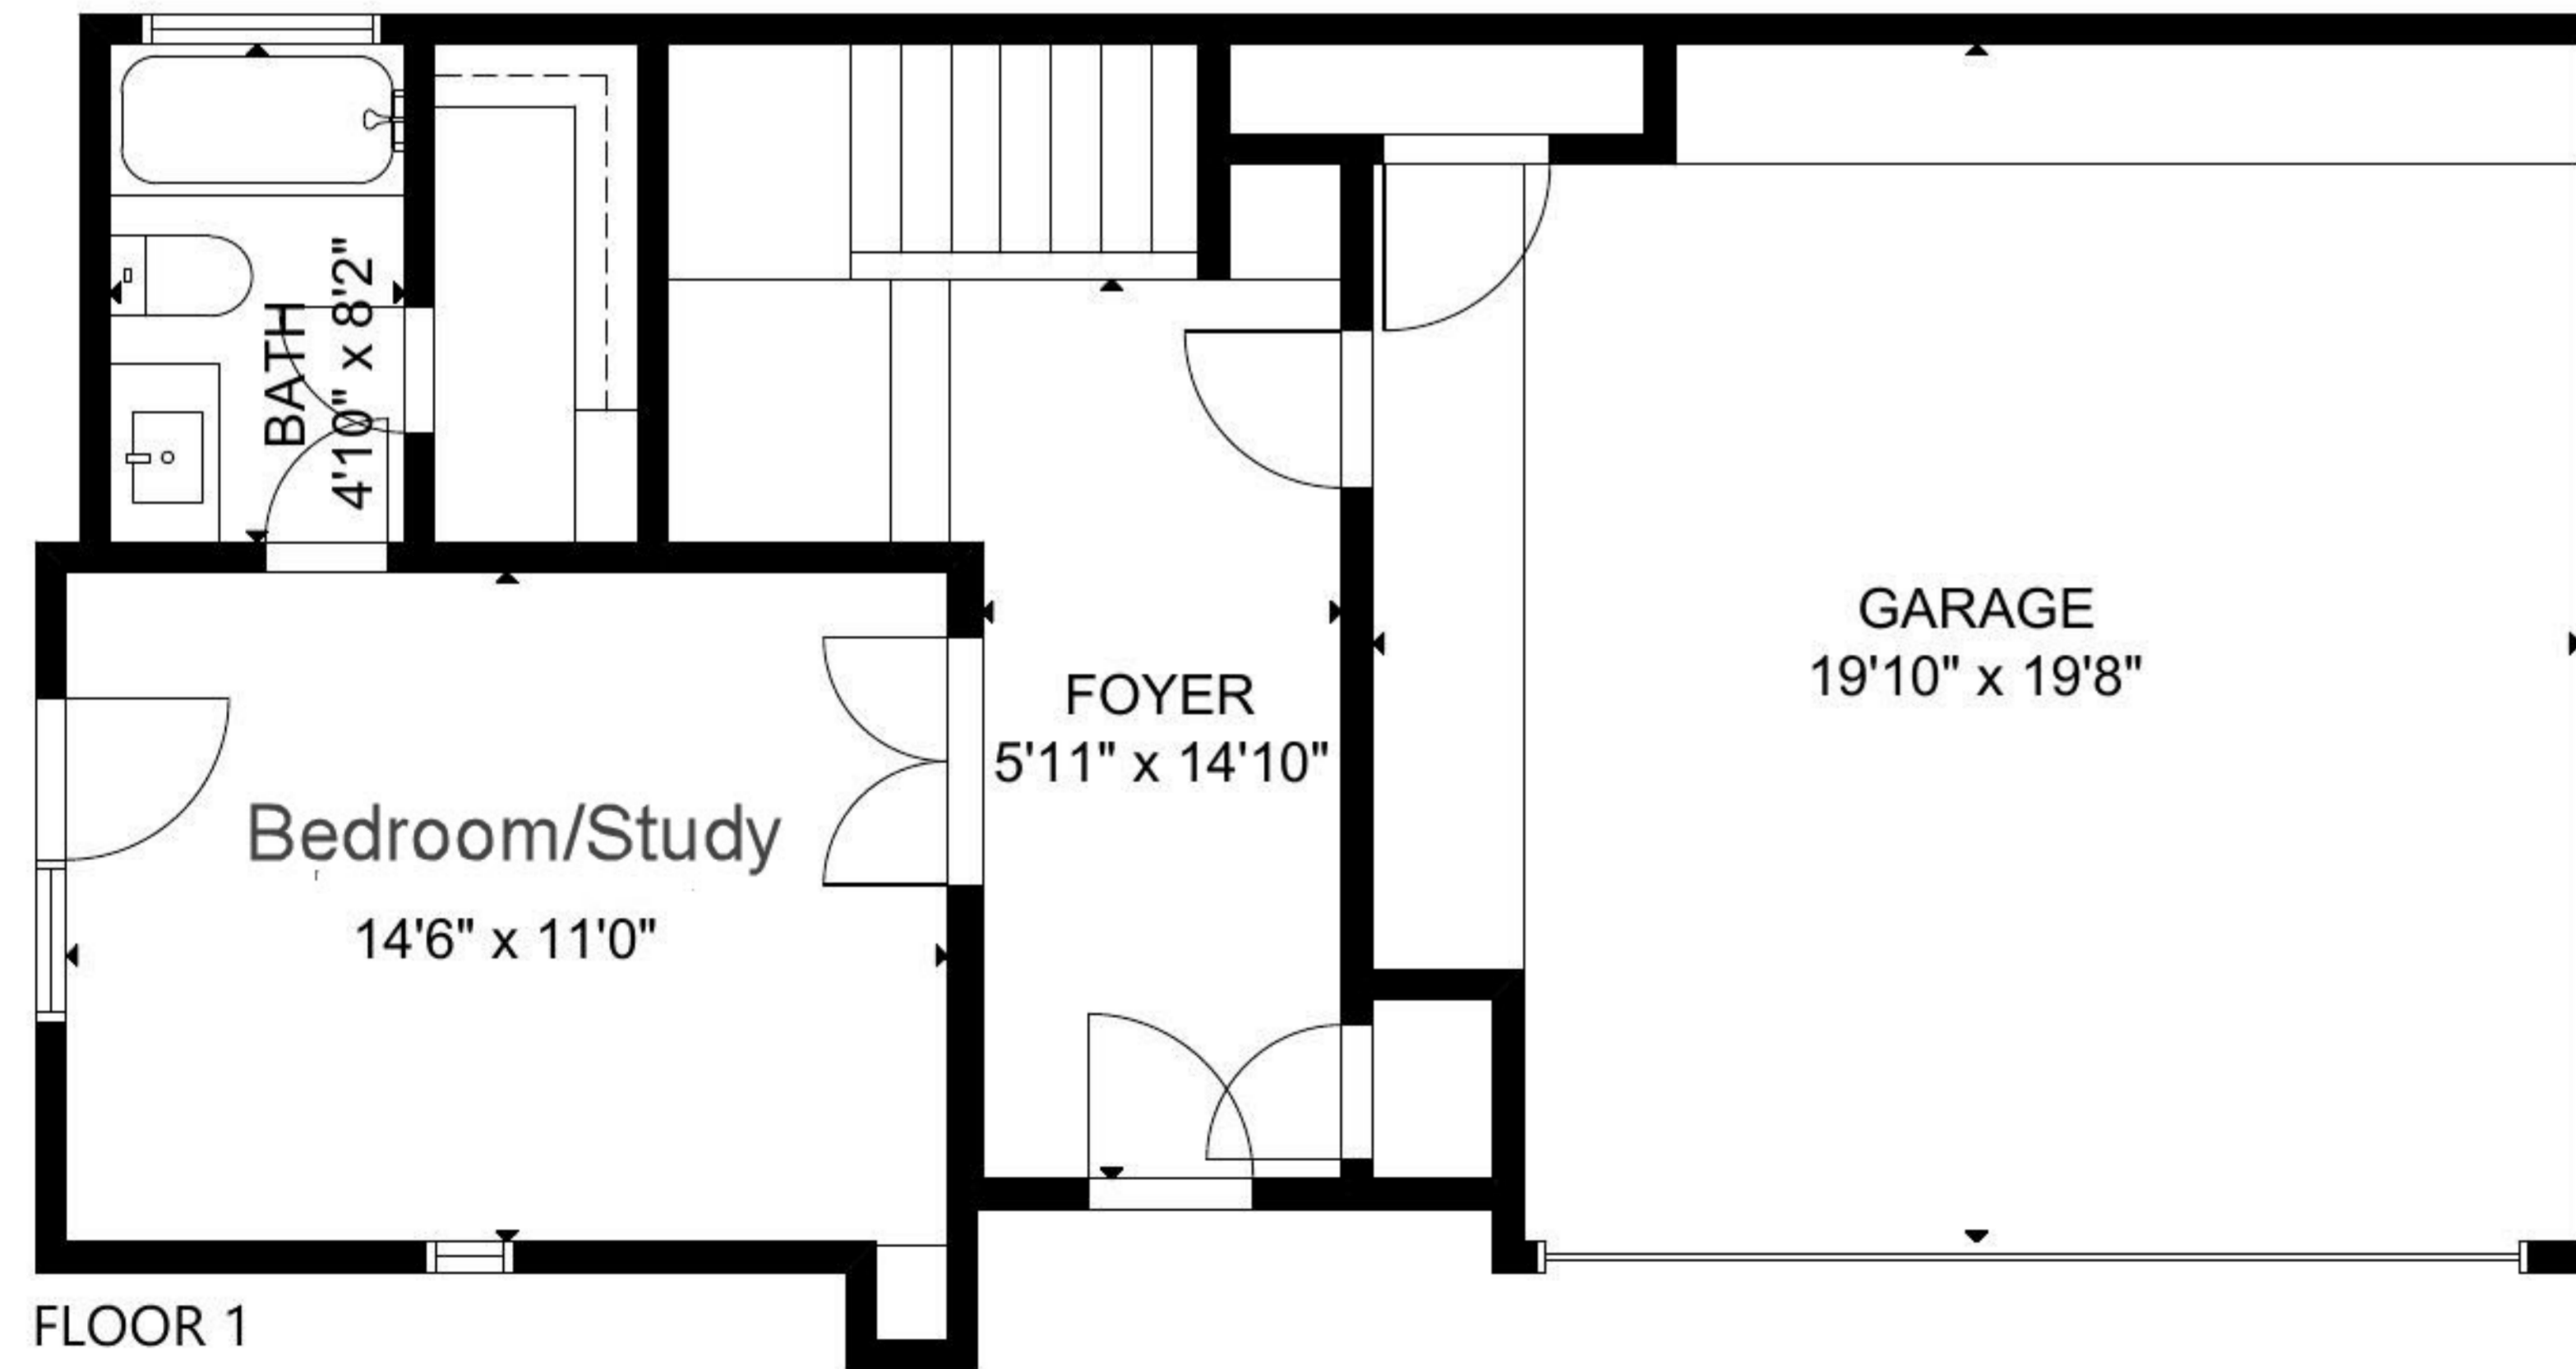

5531 Venice Street, Houston, TX, 77007

GROSS INTERNAL AREA
TOTAL: 2,083 sq ft
FLOOR 1: 384 sq ft, FLOOR 2: 838 sq ft
FLOOR 3: 861 sq ft
EXCLUDED AREA: GARAGE: 405 sq ft

SIZE AND DIMENSIONS ARE APPROXIMATE, ACTUAL MAY VARY.