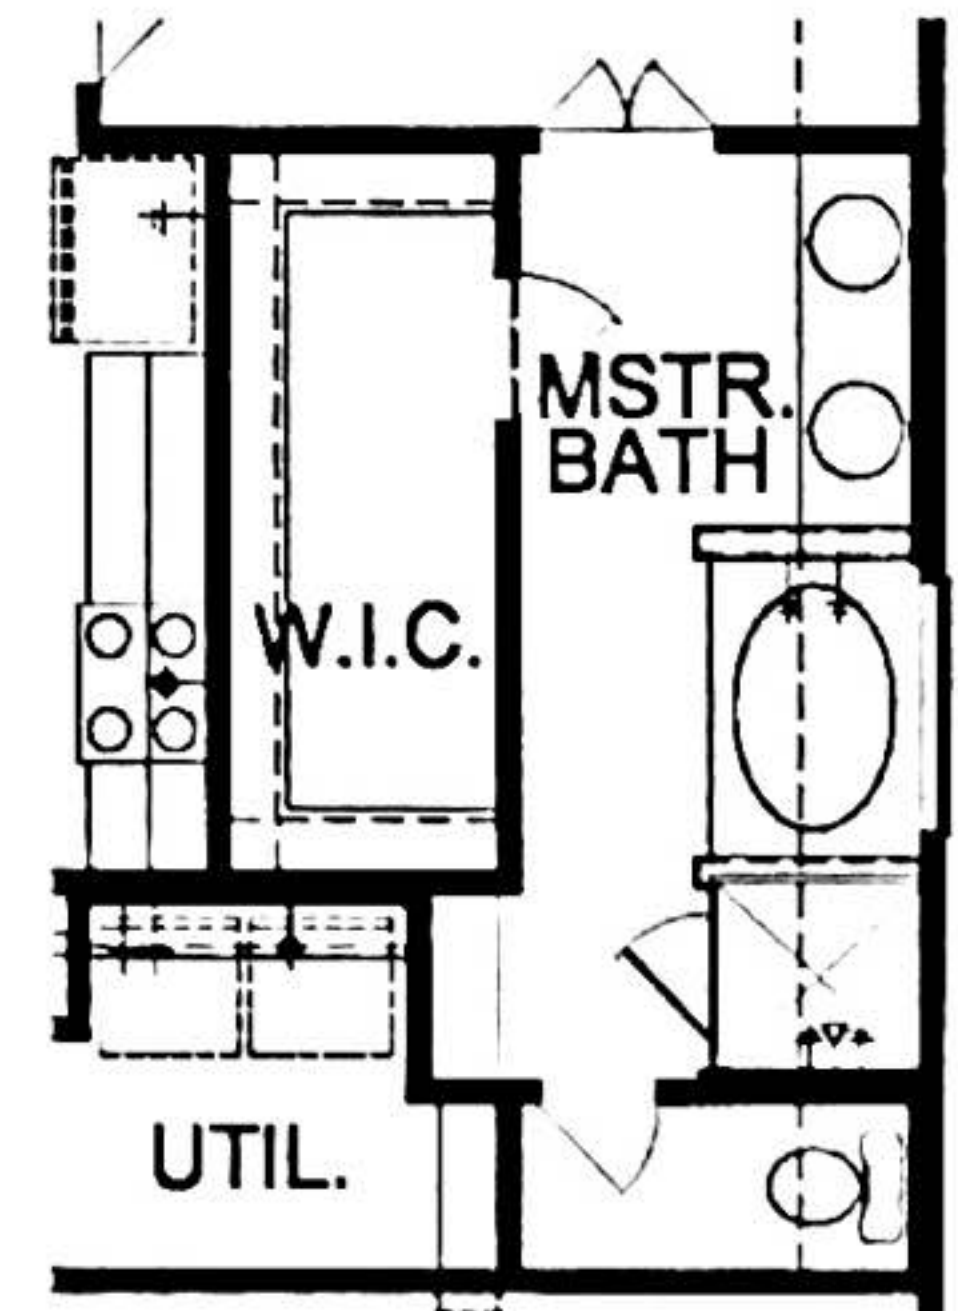

Adams

1,619 sq. ft. Plan 5161

OPTIONS

OPTIONAL MASTER BATH OPTION

Pantry Door
 1ft 11 7/8 inches
 6ft 7 3/4 inches