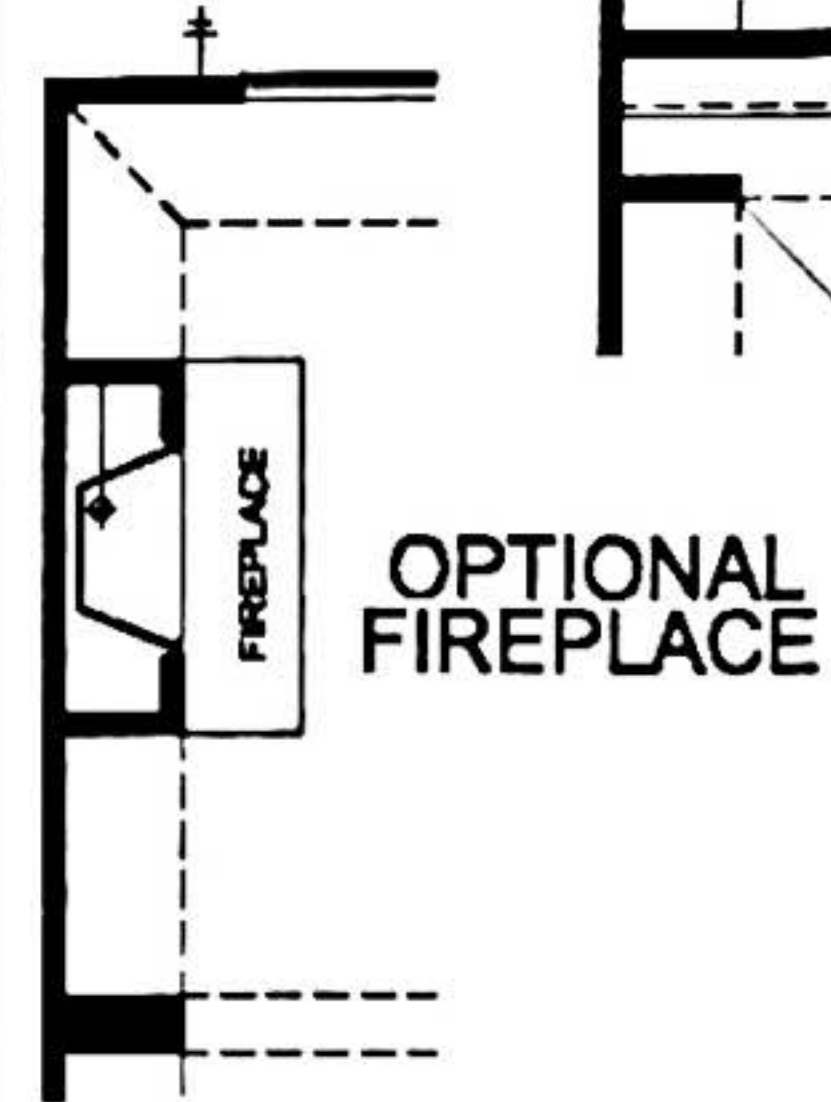

Adams

1,619 sq. ft. Plan 5161

OPTIONS

OPTIONAL MASTER BATH OPTION

Pantry Door
 1ft 11 7/8 inches
 6ft 7 3/4 inches