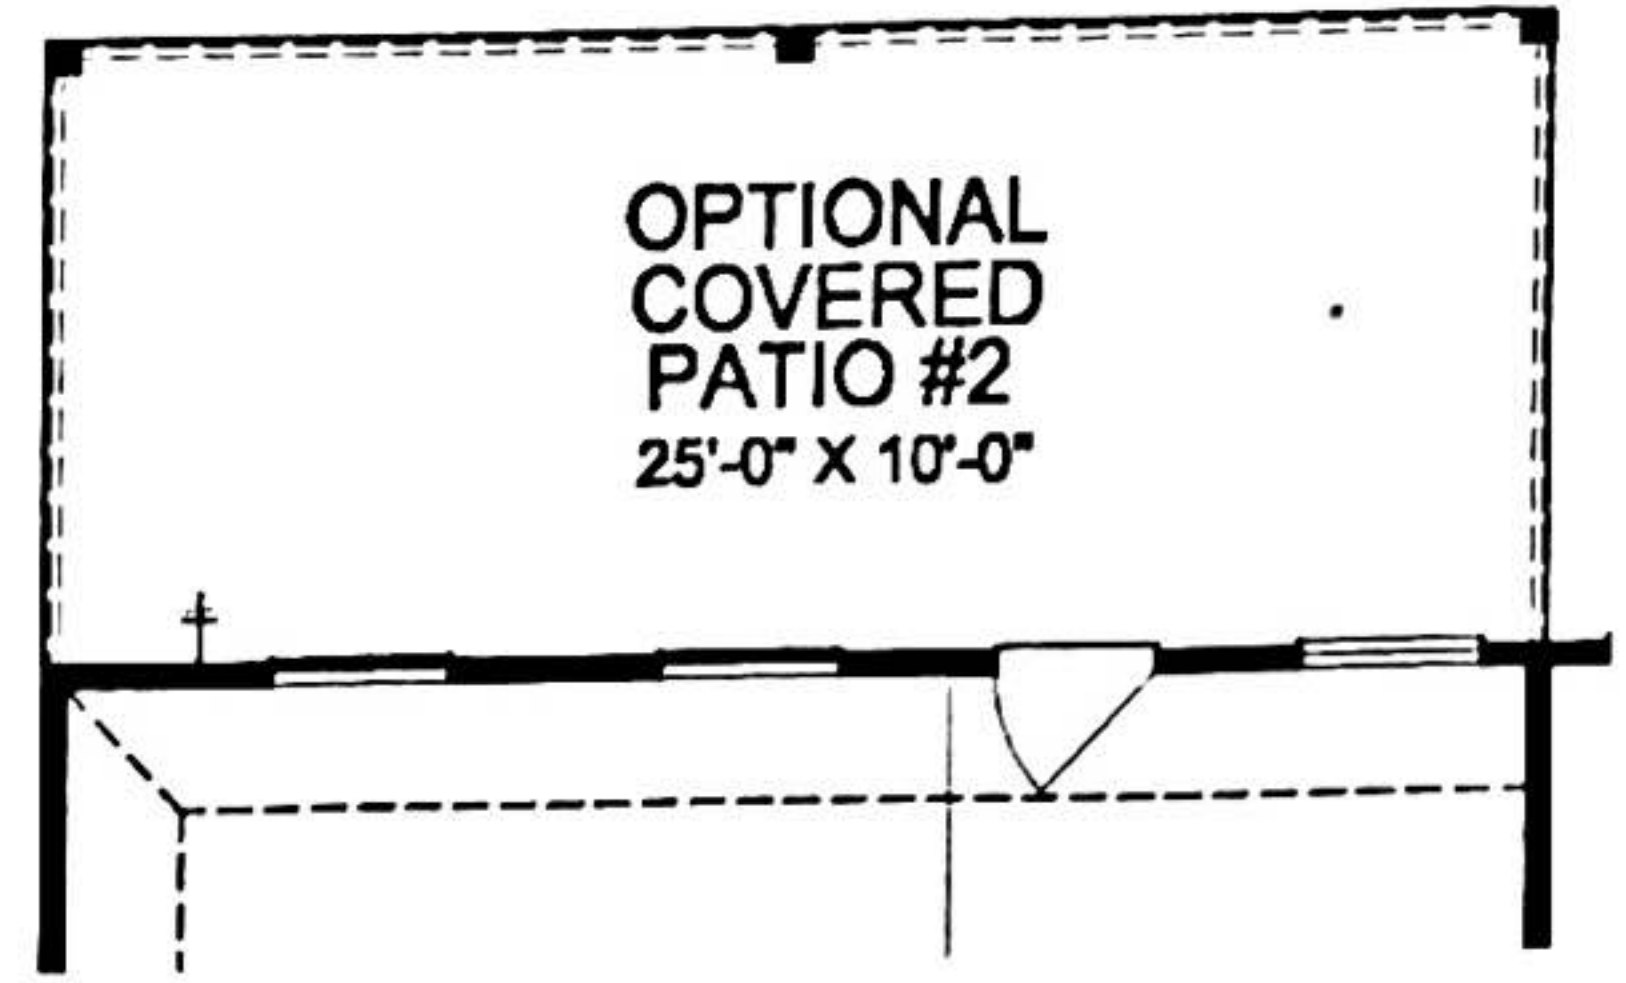

Adams

1,619 sq. ft. Plan 5161

OPTIONS

OPTIONAL MASTER BATH OPTION

Pantry Door
 1ft 11 7/8 inches
 6ft 7 3/4 inches