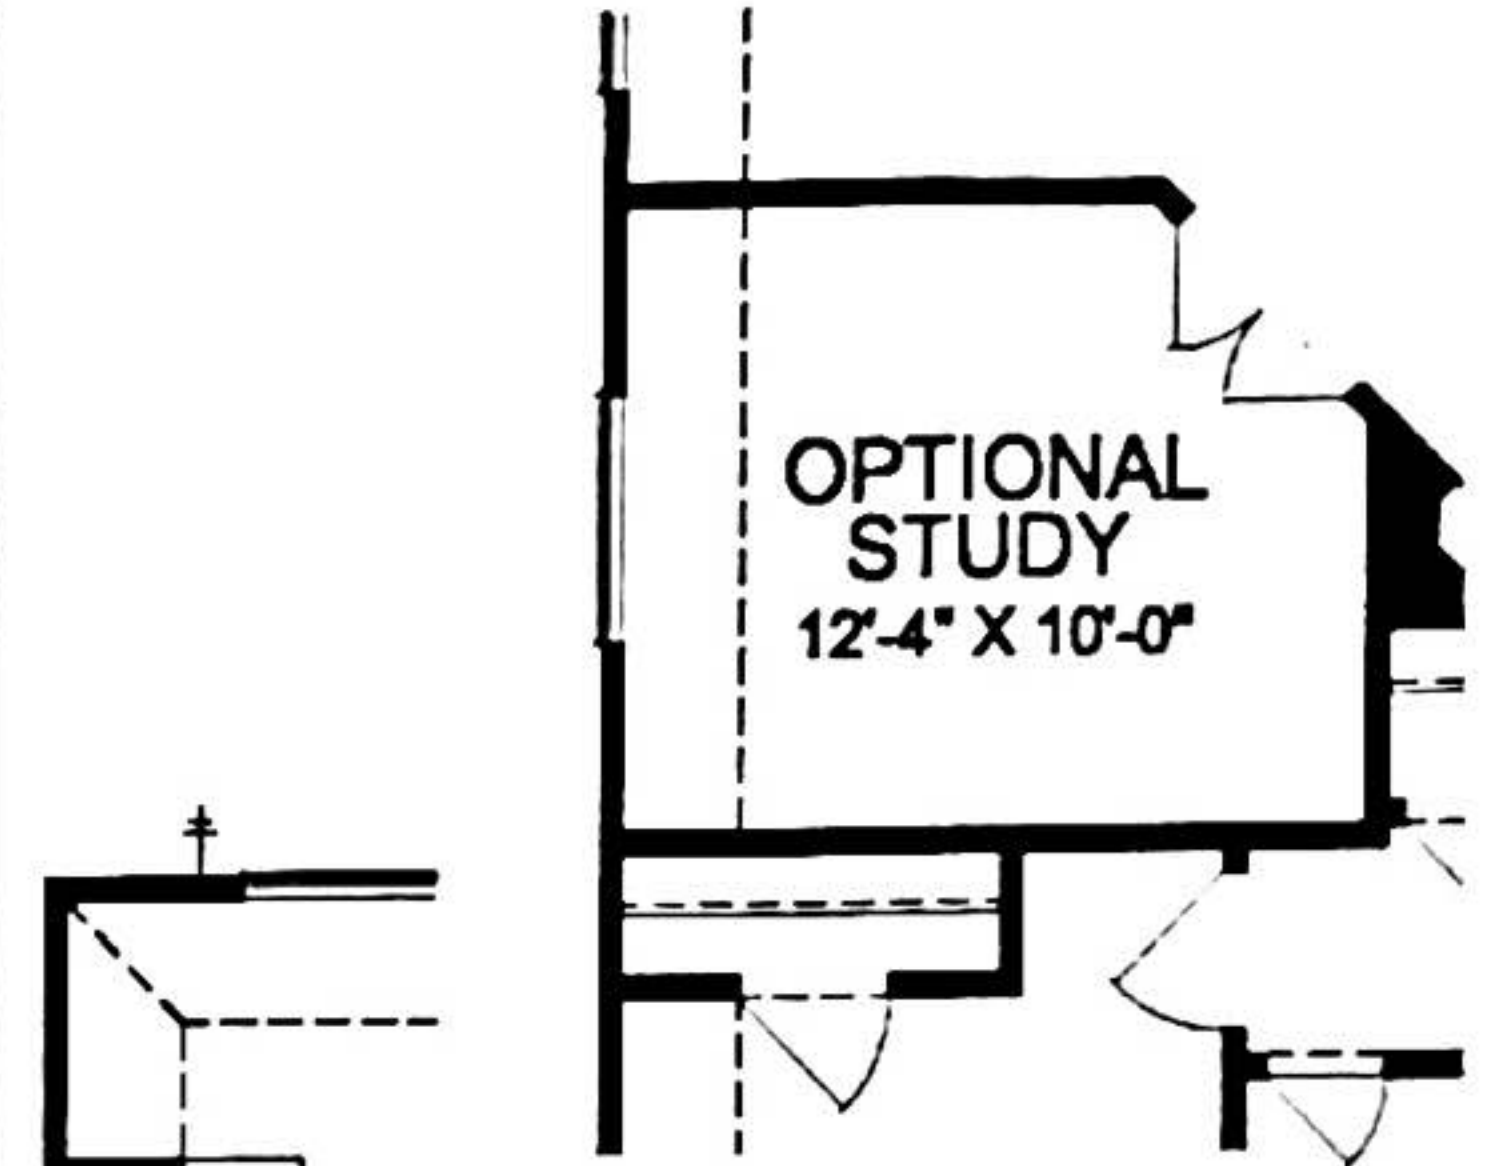

Adams

1,619 sq. ft. Plan 5161

OPTIONS

OPTIONAL MASTER BATH OPTION

Pantry Door
 1ft 11 7/8 inches
 6ft 7 3/4 inches