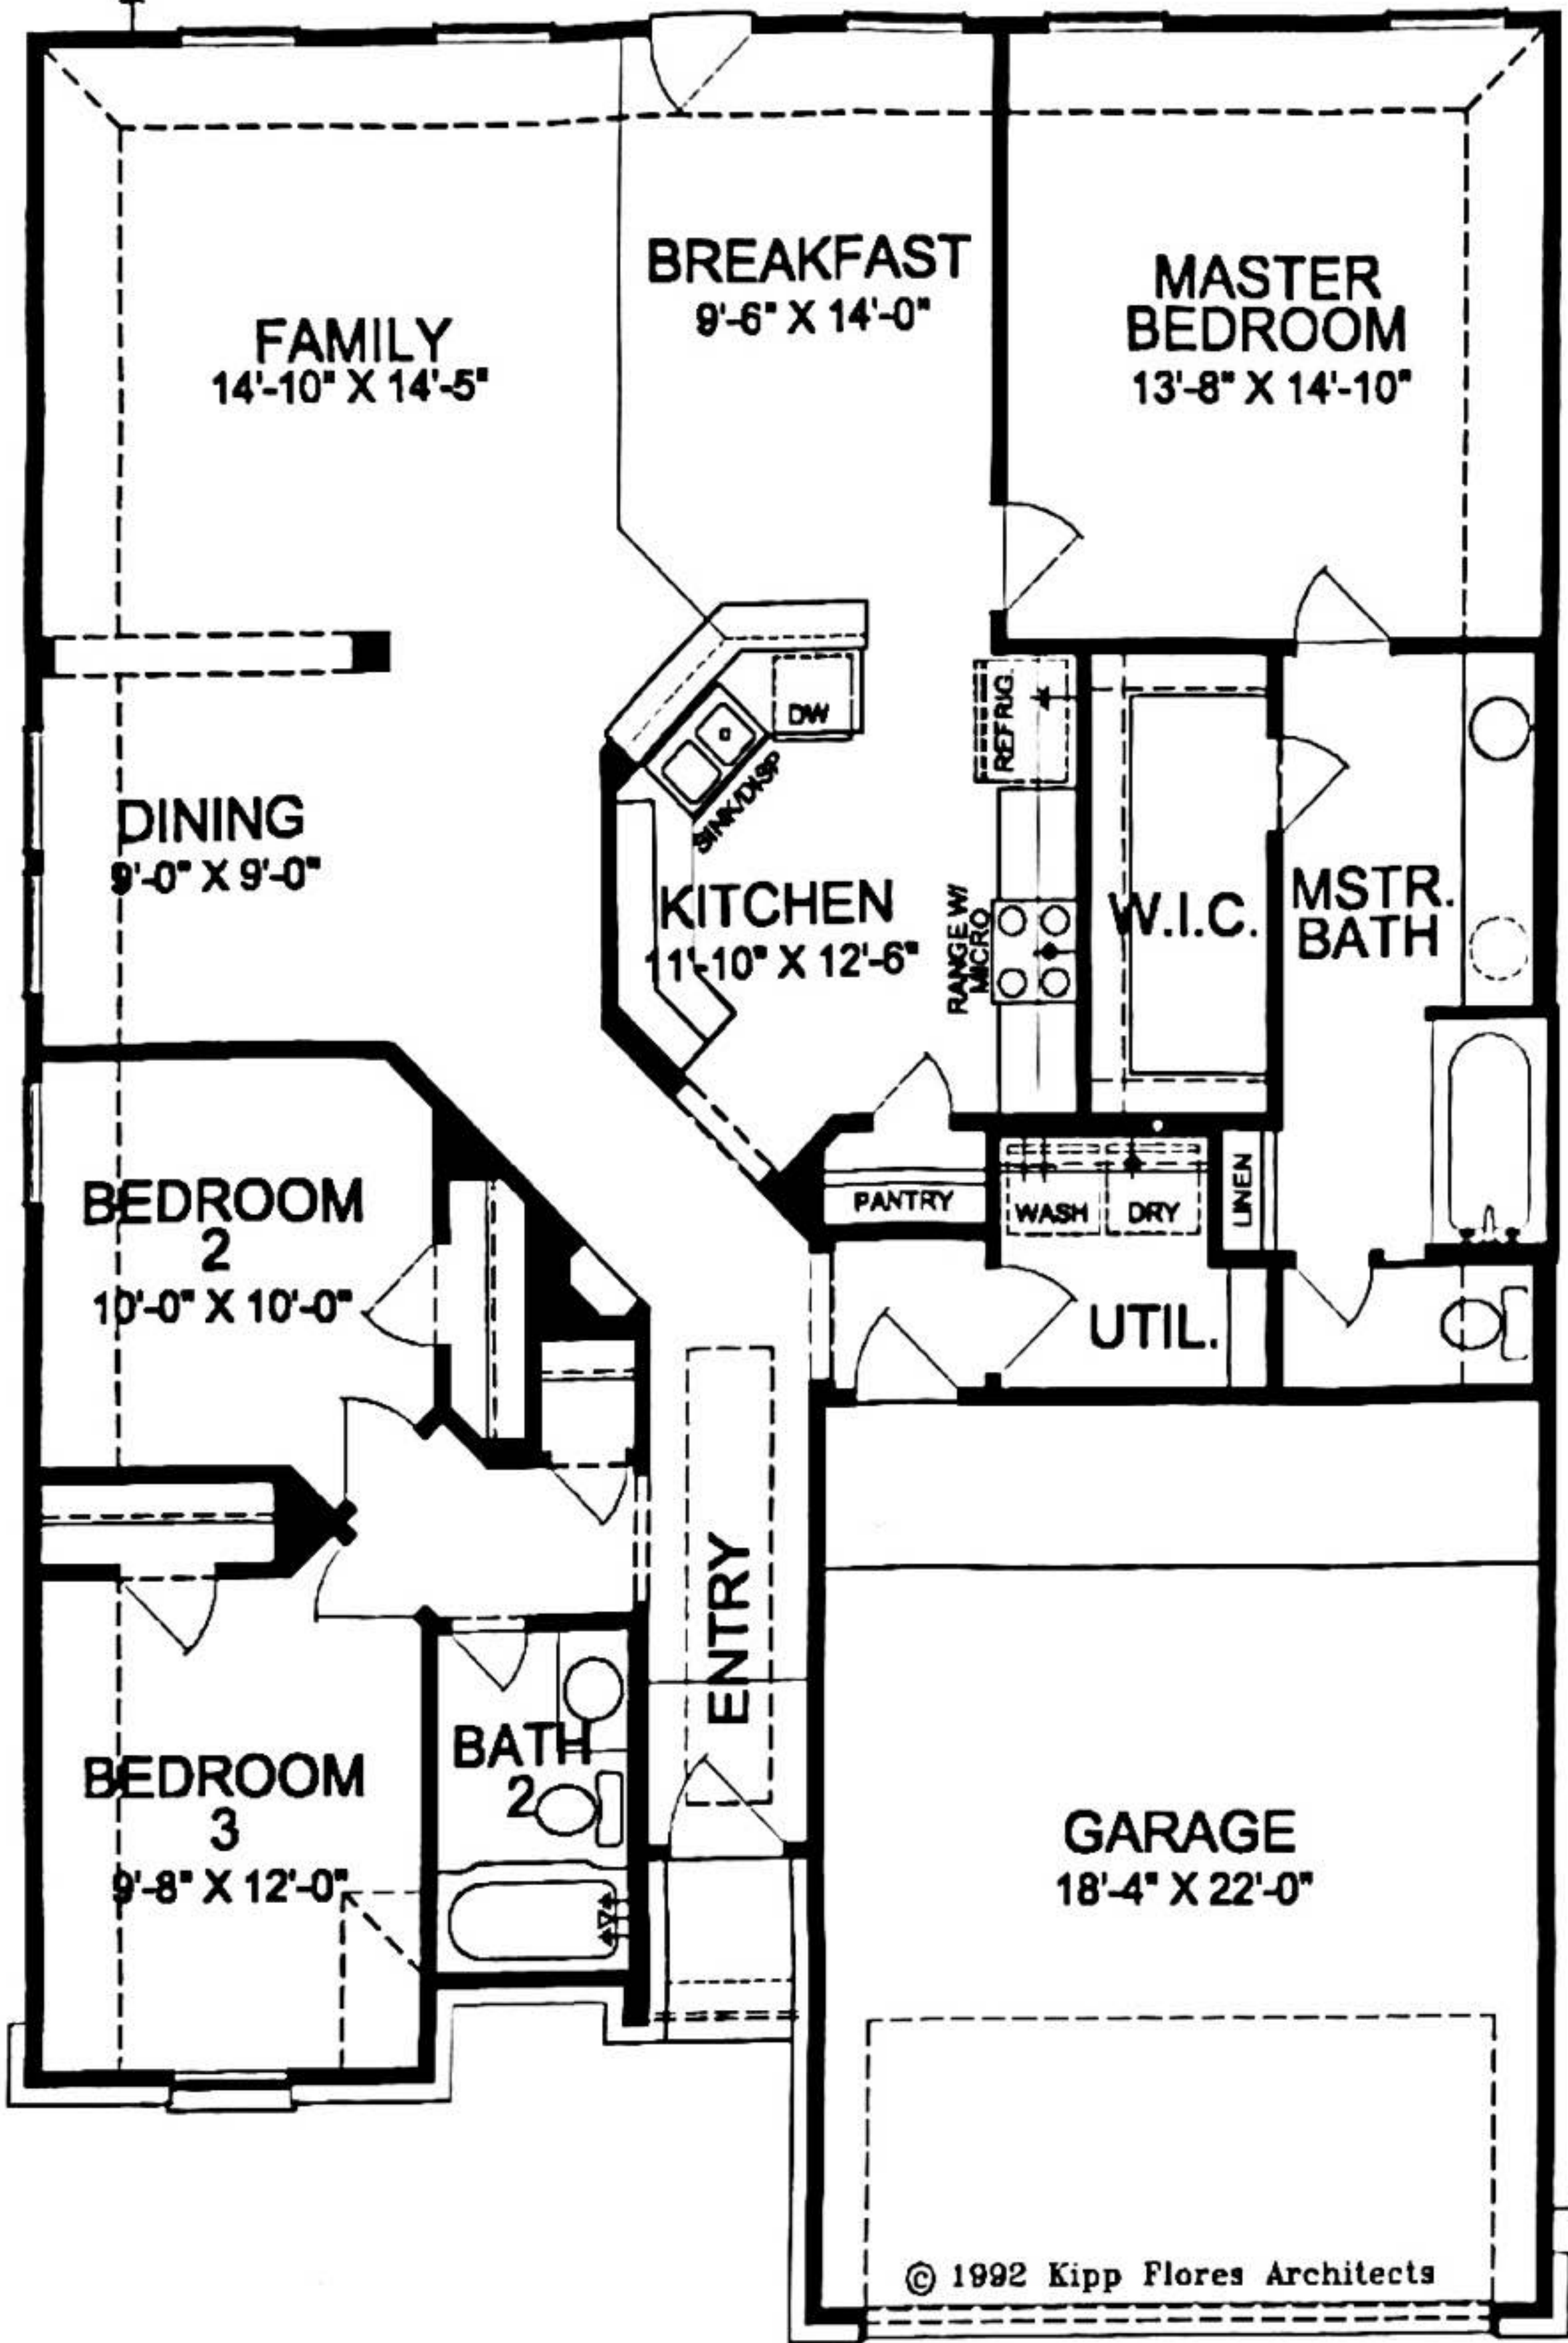

Adams

1,619 sq. ft. Plan 5161

OPTIONS

OPTIONAL MASTER BATH OPTION

Pantry Door
 1ft 11 7/8 inches
 6ft 7 3/4 inches