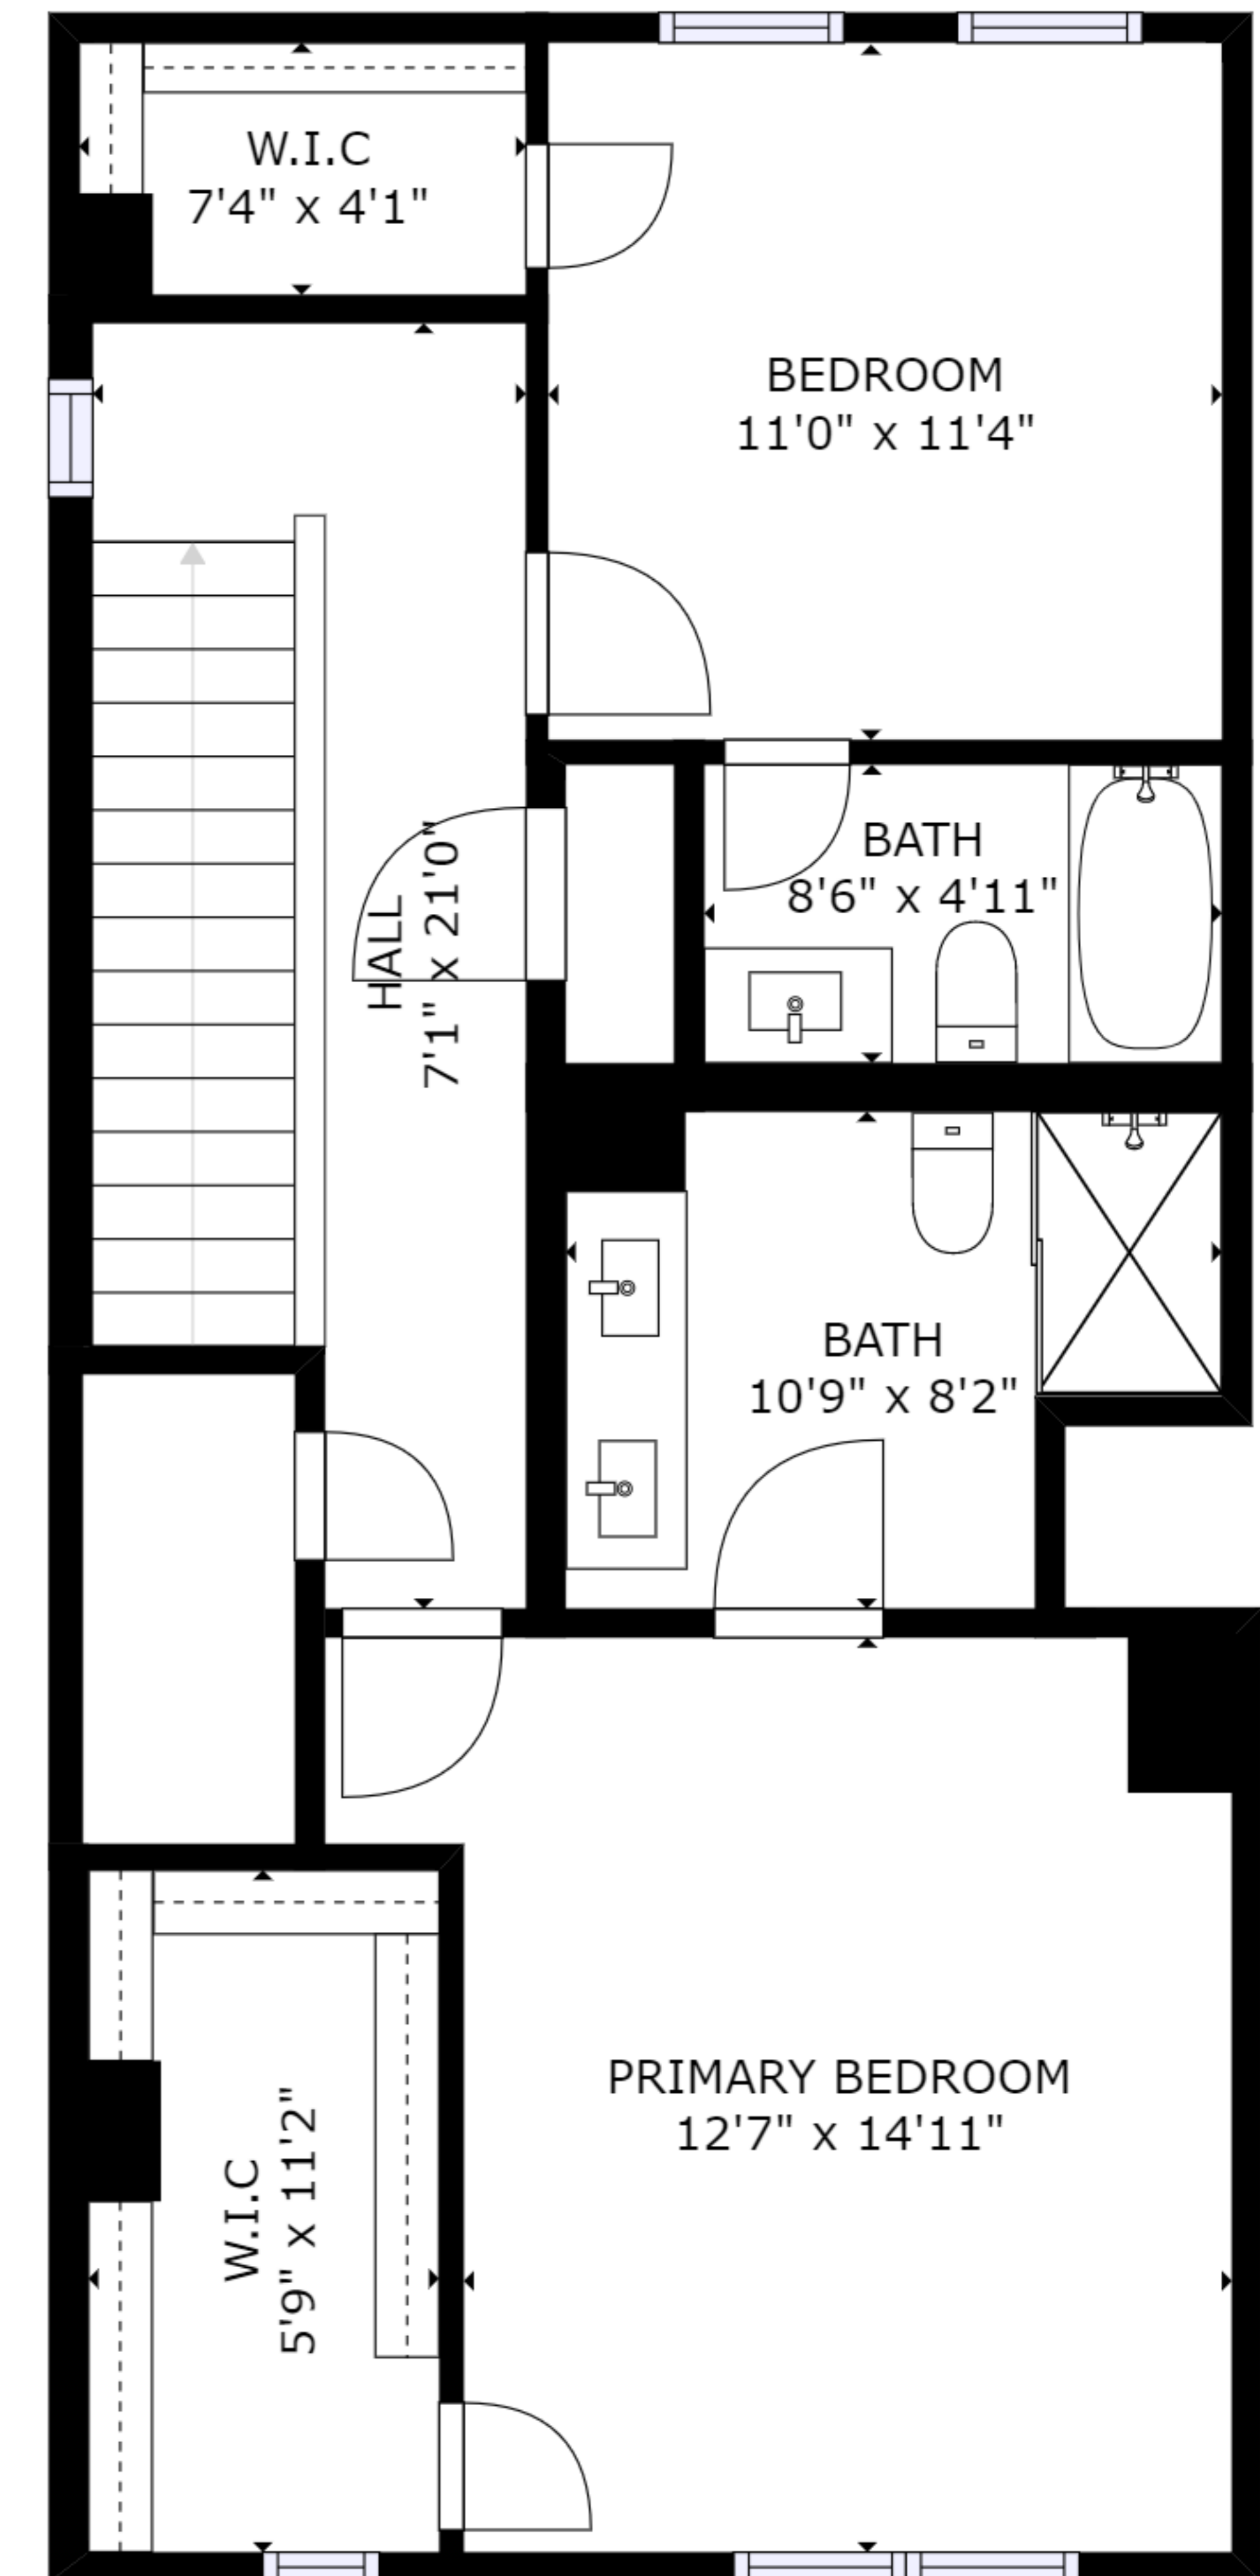

FLOOR 1

FLOOR 2

FLOOR 3

GROSS INTERNAL AREA  
 FLOOR 1: 343 sq. ft, FLOOR 2: 705 sq. ft  
 FLOOR 3: 751 sq. ft  
 TOTAL: 1799 sq. ft

SIZES AND DIMENSIONS ARE APPROXIMATE, ACTUAL MAY VARY.