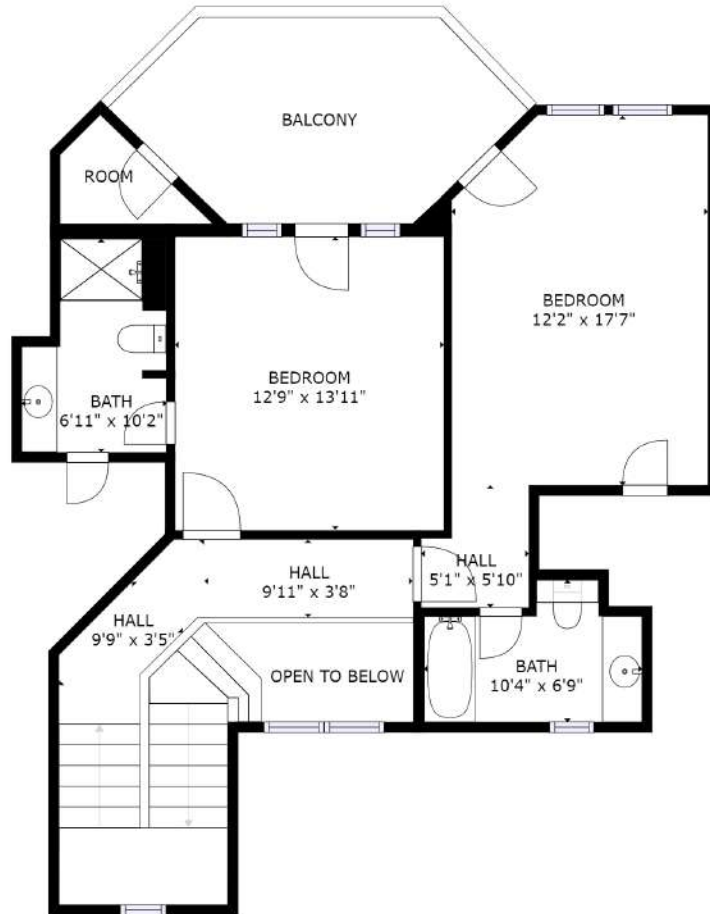

GROSS INTERNAL AREA  
 FLOOR 1: 1476 sq. ft, FLOOR 2: 713 sq. ft  
 EXCLUDED AREAS: DECK: 415 sq. ft  
 PORCH: 325 sq. ft, BALCONY: 148 sq. ft  
 TOTAL: 2189 sq. ft

SIZES AND DIMENSIONS ARE APPROXIMATE, ACTUAL MAY VARY.

FLOOR 1

GROSS INTERNAL AREA  
 FLOOR 1: 1476 sq. ft, FLOOR 2: 713 sq. ft  
 EXCLUDED AREAS: DECK: 415 sq. ft  
 PORCH: 325 sq. ft, BALCONY: 148 sq. ft  
 TOTAL: 2189 sq. ft

SIZES AND DIMENSIONS ARE APPROXIMATE, ACTUAL MAY VARY.

FLOOR 2