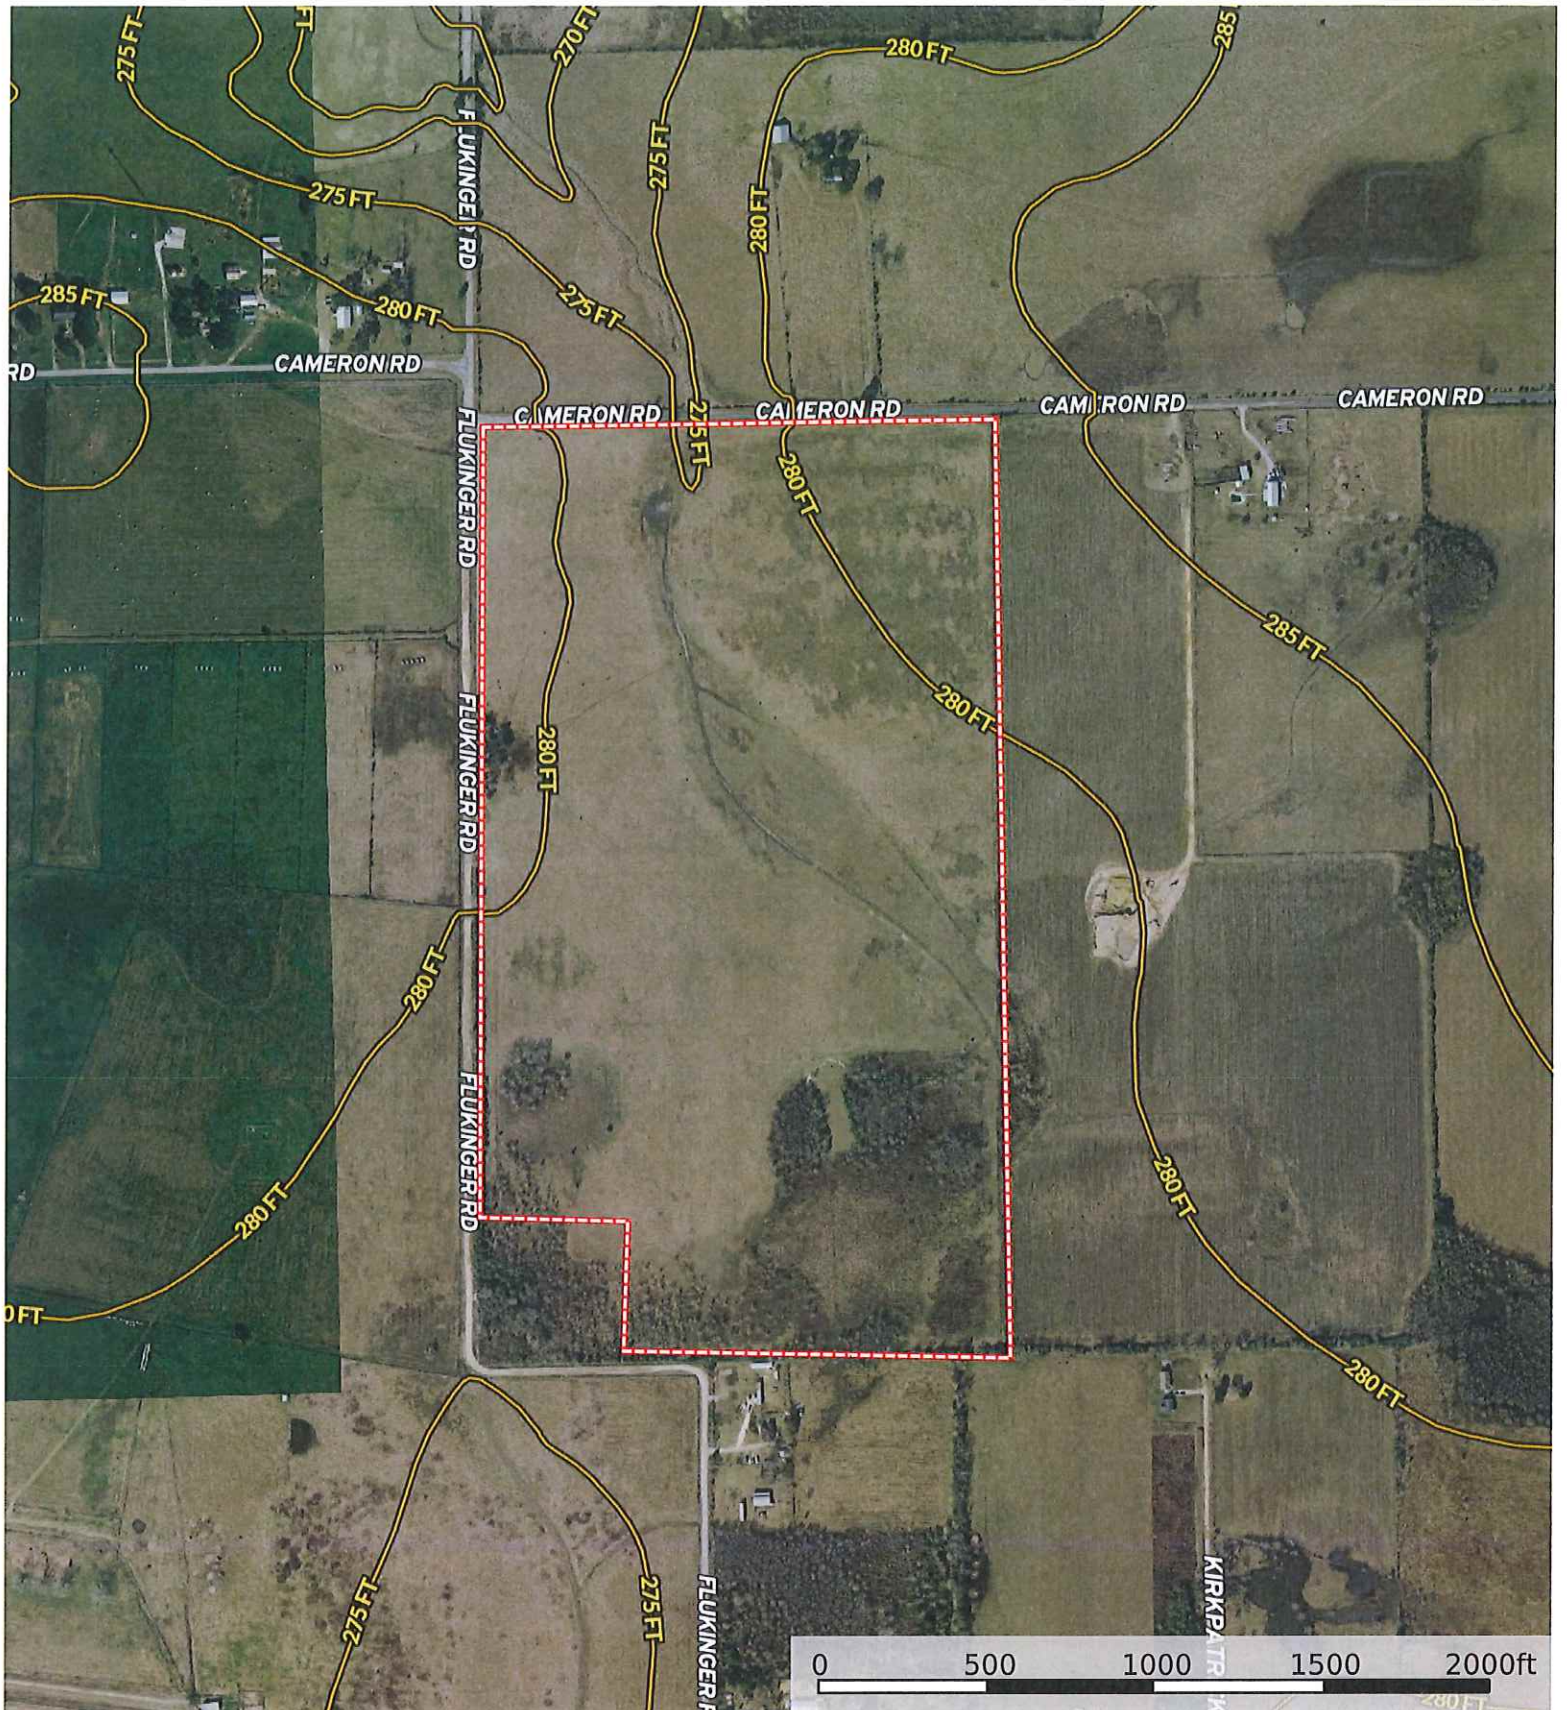

22276 Flukinger Rd.  
Waller County, Texas, AC +/-

 Boundary

- Boundary
- 100 Year Floodplain
- 500 Year Floodplain
- Floodway
- Special
- Unmapped/ Not Included

22276 Flukinger Rd.  
Waller County, Texas, AC +/-

- Boundary
- 100 Year Floodplain
- 500 Year Floodplain
- Floodway
- Special
- Unmapped/ Not Included