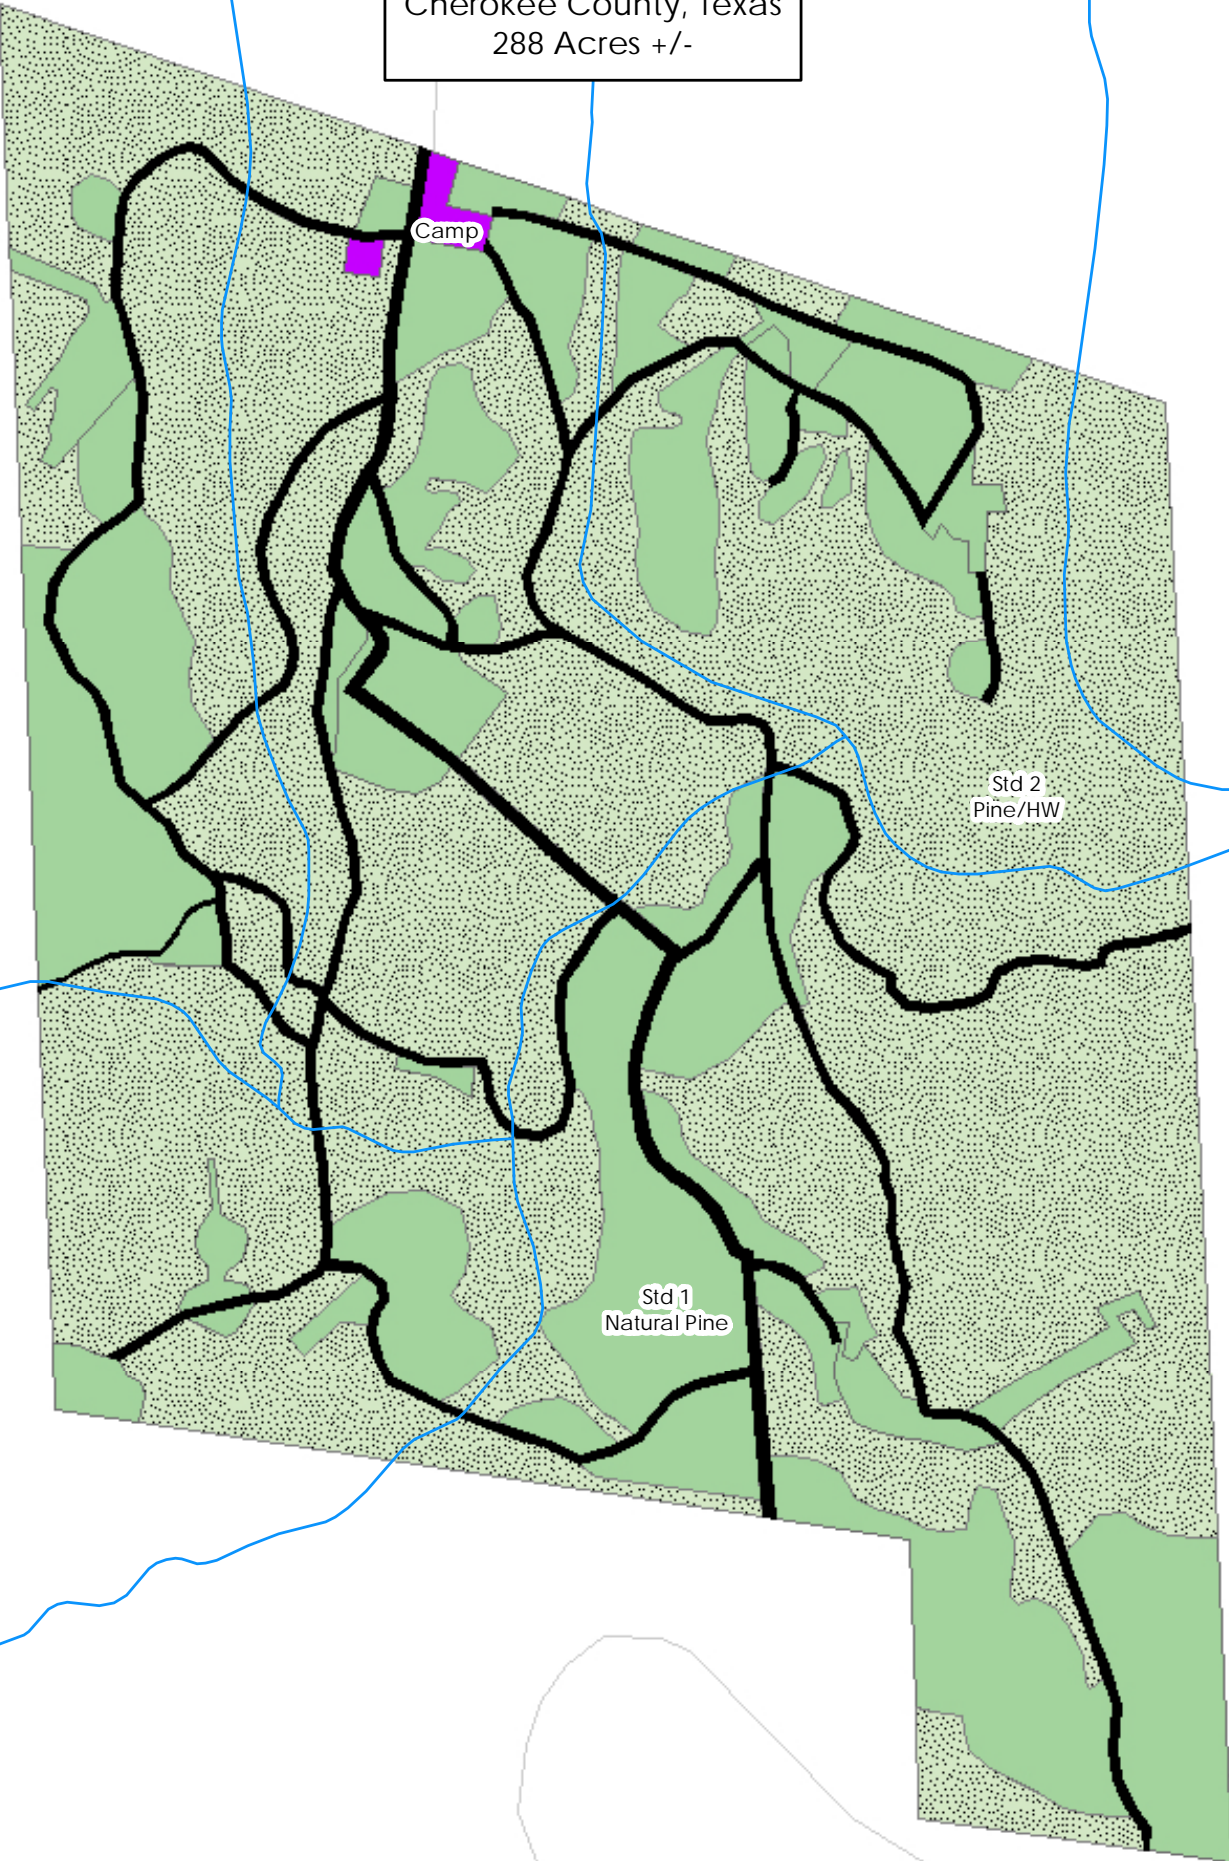

Findlay Tract  
Cherokee County, Texas  
288 Acres +/-

Disclaimer: This map is not  
intended to be used as an official document.  
It is provided for reference only.

**Findlay Tract**  
**Cherokee County, Texas**  
**SUM OF THE PARTS**

	<b>COMPONENT</b>	<b>PER ACRE</b>	<b>TOTAL</b>
	<b>Land</b>	<b>\$0</b>	<b>\$0</b>
	<b>Timber</b>	<b>\$0</b>	<b>\$0</b>
	<b>TOTAL LAND &amp; TIMBER</b>	<b>\$0</b>	<b>\$0</b>