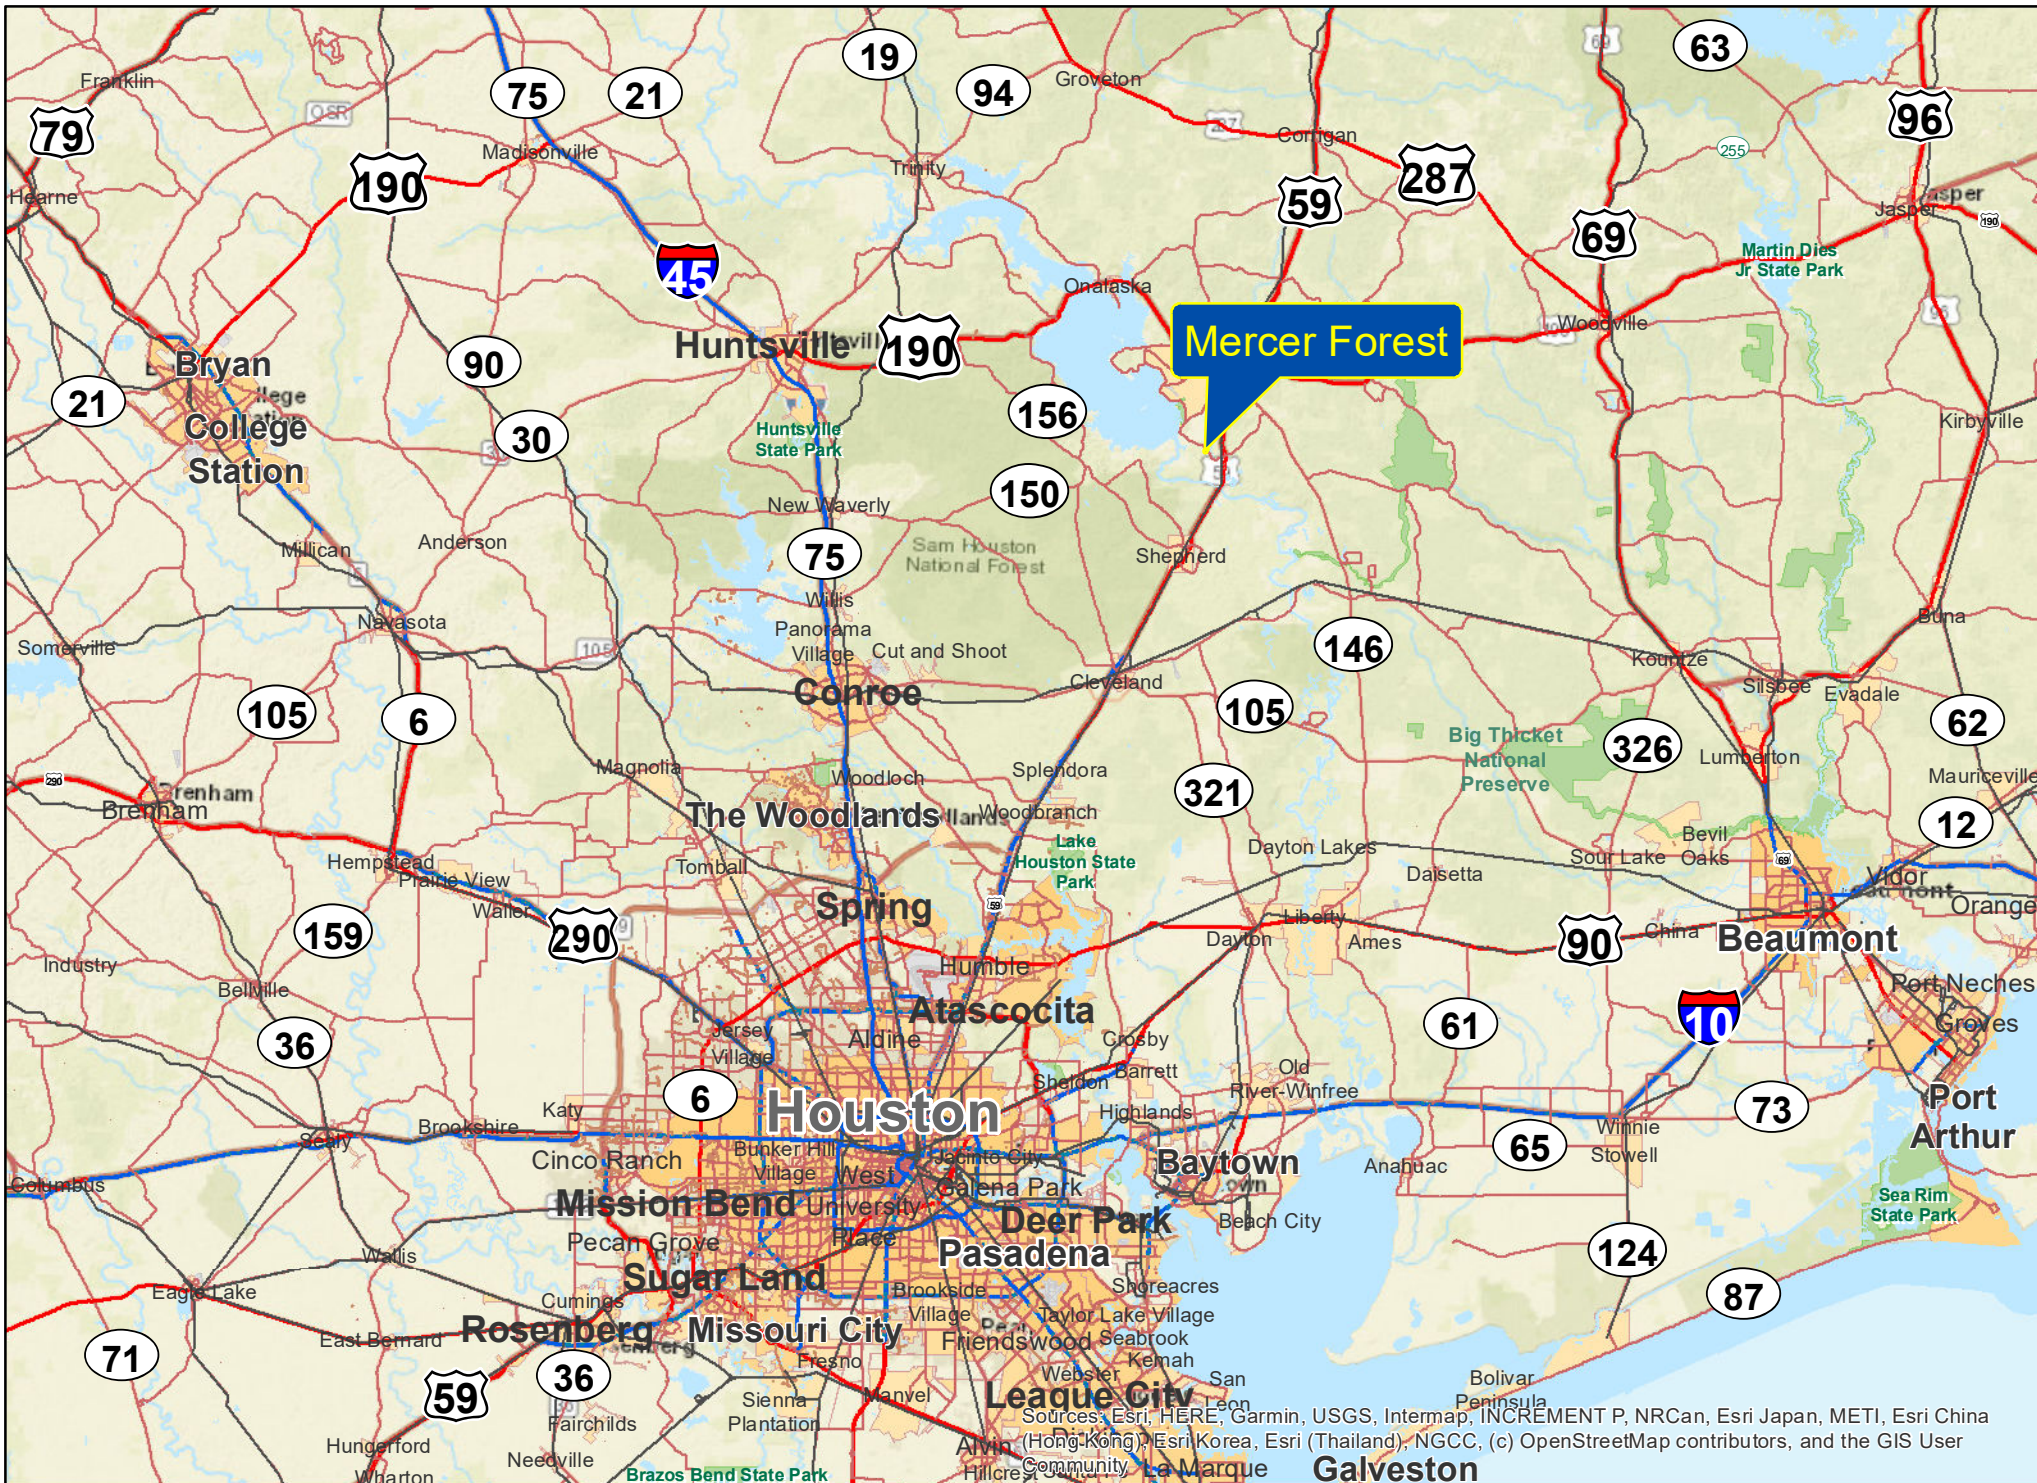

Mercer Forest

Sources: Esri, DeLorme, NAVTEQ, USGS, Intermap, iPC, NRCAN, Esri Japan, METI, Esri China (Hong Kong), Esri (Thailand), TomTom, 2013

Mercer Forest | Livingston, Polk Co., TX

For illustration purposes only.

Mercer Forest | Livingston, Polk Co., TX

For illustration purposes only.

Sources: Esri, HERE, Garmin, USGS, Intermap, INCREMENT P, NRCan, Esri Japan, METI, Esri China (Hong Kong), Esri Korea, Esri (Thailand), NGCC, (c) OpenStreetMap contributors, and the GIS User Community