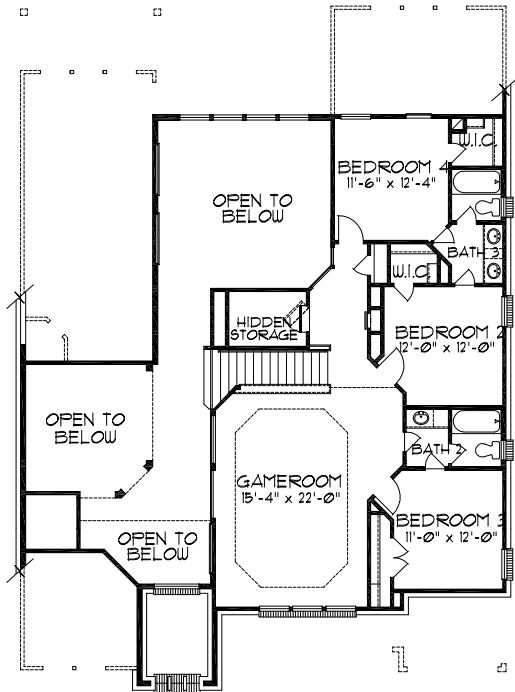

PLAN - F630 - 3,398 sq.ft.

OPTIONS

SECOND FLOOR PLAN

MEDIA ROOM OPTION

OUTDOOR KITCHEN OPTION

FIRST FLOOR PLAN

BDROOM 5/BATH 4 OPTION

OPTIONAL KITCHEN