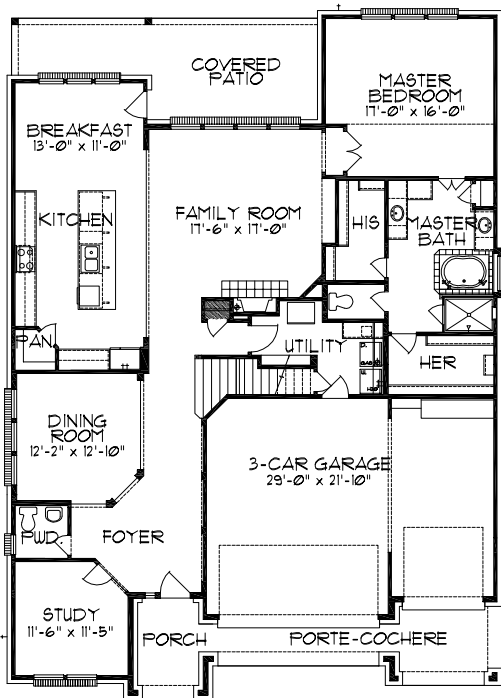

PLAN - F630 - 3,398 sq.ft.

OPTIONS

SECOND FLOOR PLAN

MEDIA ROOM OPTION

OUTDOOR KITCHEN OPTION

FIRST FLOOR PLAN

BDROOM 5/BATH 4 OPTION

OPTIONAL KITCHEN