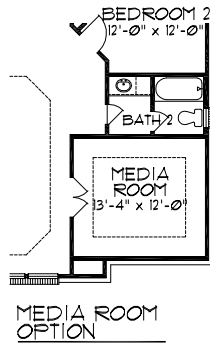

PLAN - F630 - 3,398 sq.ft.

OPTIONS

SECOND FLOOR PLAN

MEDIA ROOM OPTION

OUTDOOR KITCHEN OPTION

FIRST FLOOR PLAN

BDROOM 5/BATH 4 OPTION

OPTIONAL KITCHEN