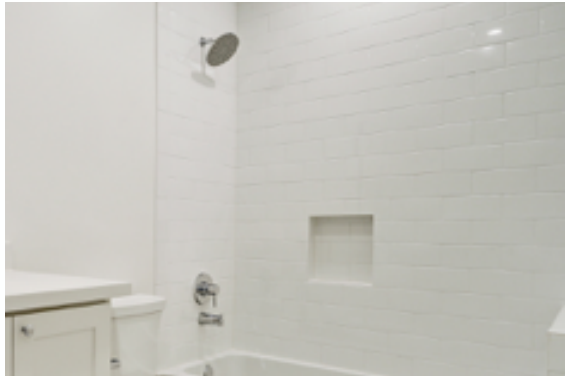

# BOYS BATHROOM OPTION

VANITY LIGHT

SHOWER WALLS

MIRROR

HARDWARE

FLOORING

All selections subject to change without notice.

# GIRLS BATHROOM OPTION

SHOWER WALLS

FAUCETS

FLOORING

VANITY COLOR

HARDWARE

VANITY LIGHT

All selections subject to change without notice.

# NEUTRAL BATHROOM OPTION

SHOWER WALLS

TUB SURROUND

FLOORING

VANITY STYLE

HARDWARE

FAUCETS

VANITY COLOR