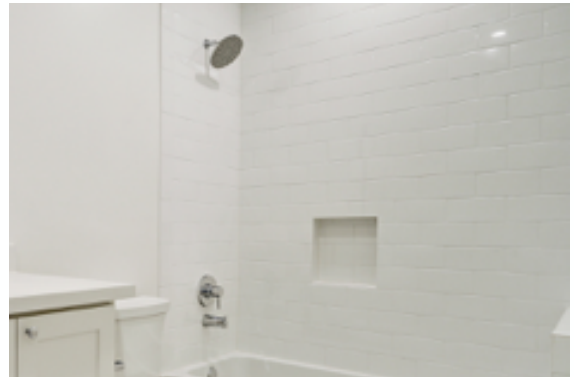

SHOWER WALLS