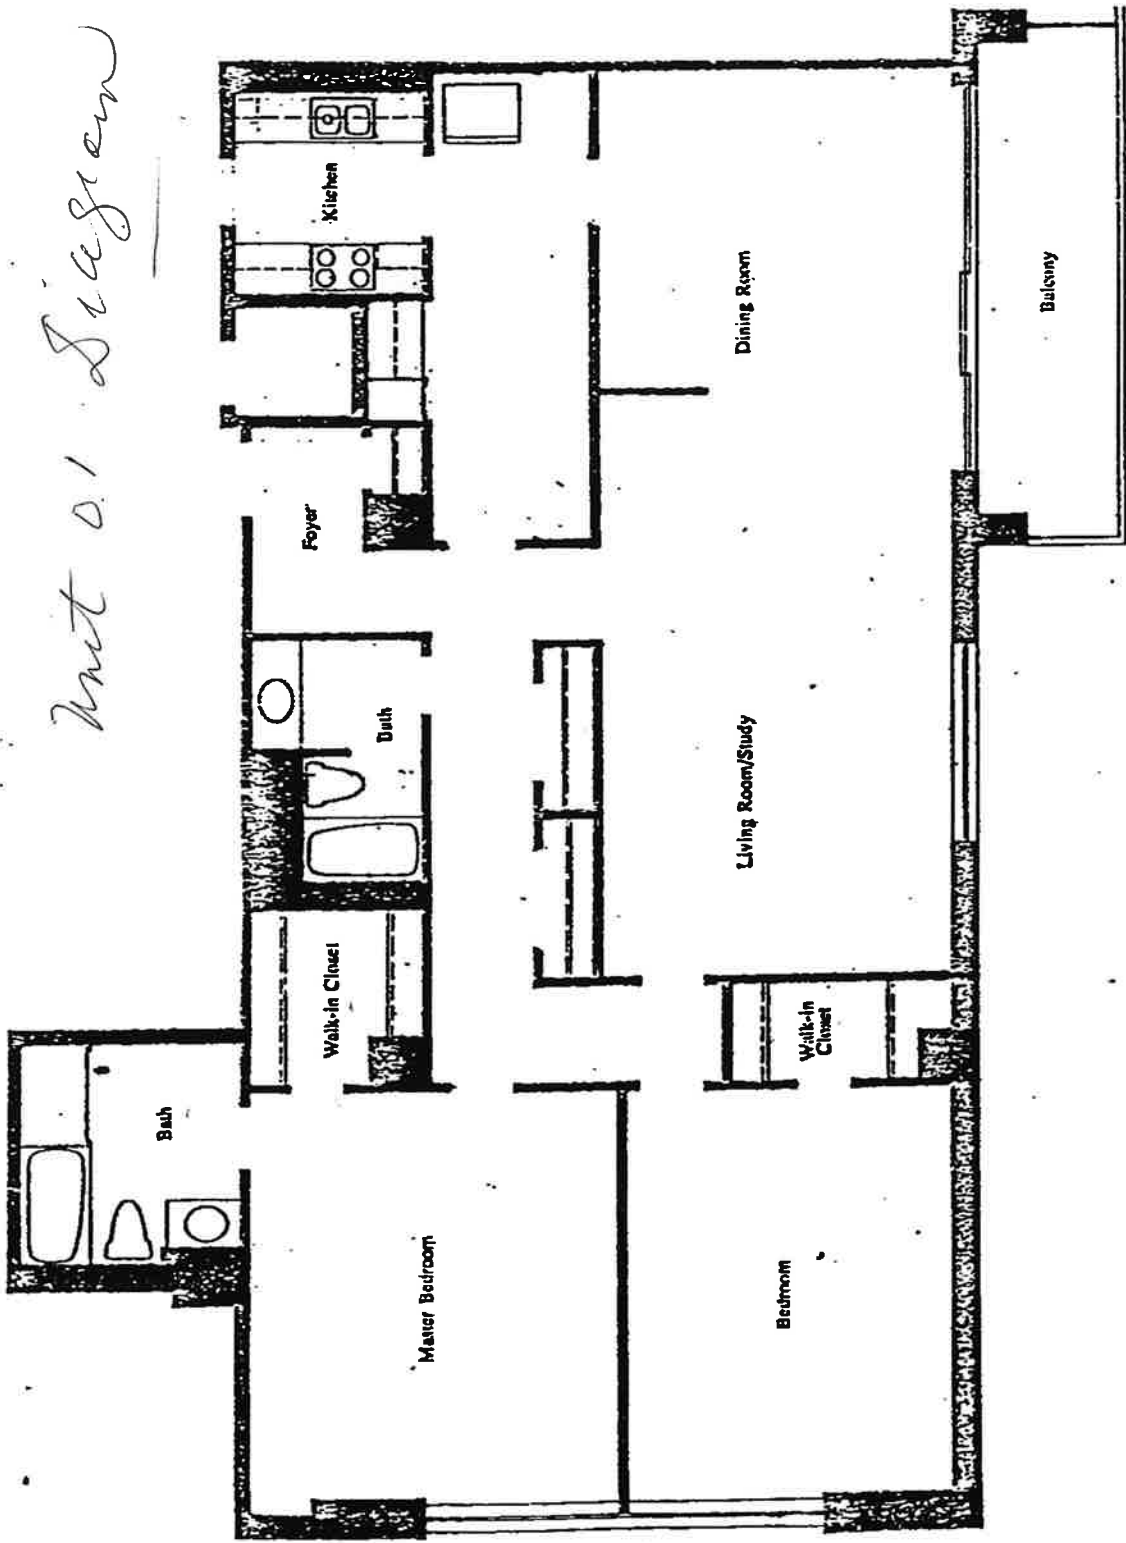

Mit 01 Siegen

Life Tower
 a Kier Club address

2-3 Bedrooms - 2 Baths
 VISITORS ONLY
 All dimensions are approximate and may change
 very little from the floor and wall to wall.

14-13-01-02

1/4" equals 1'