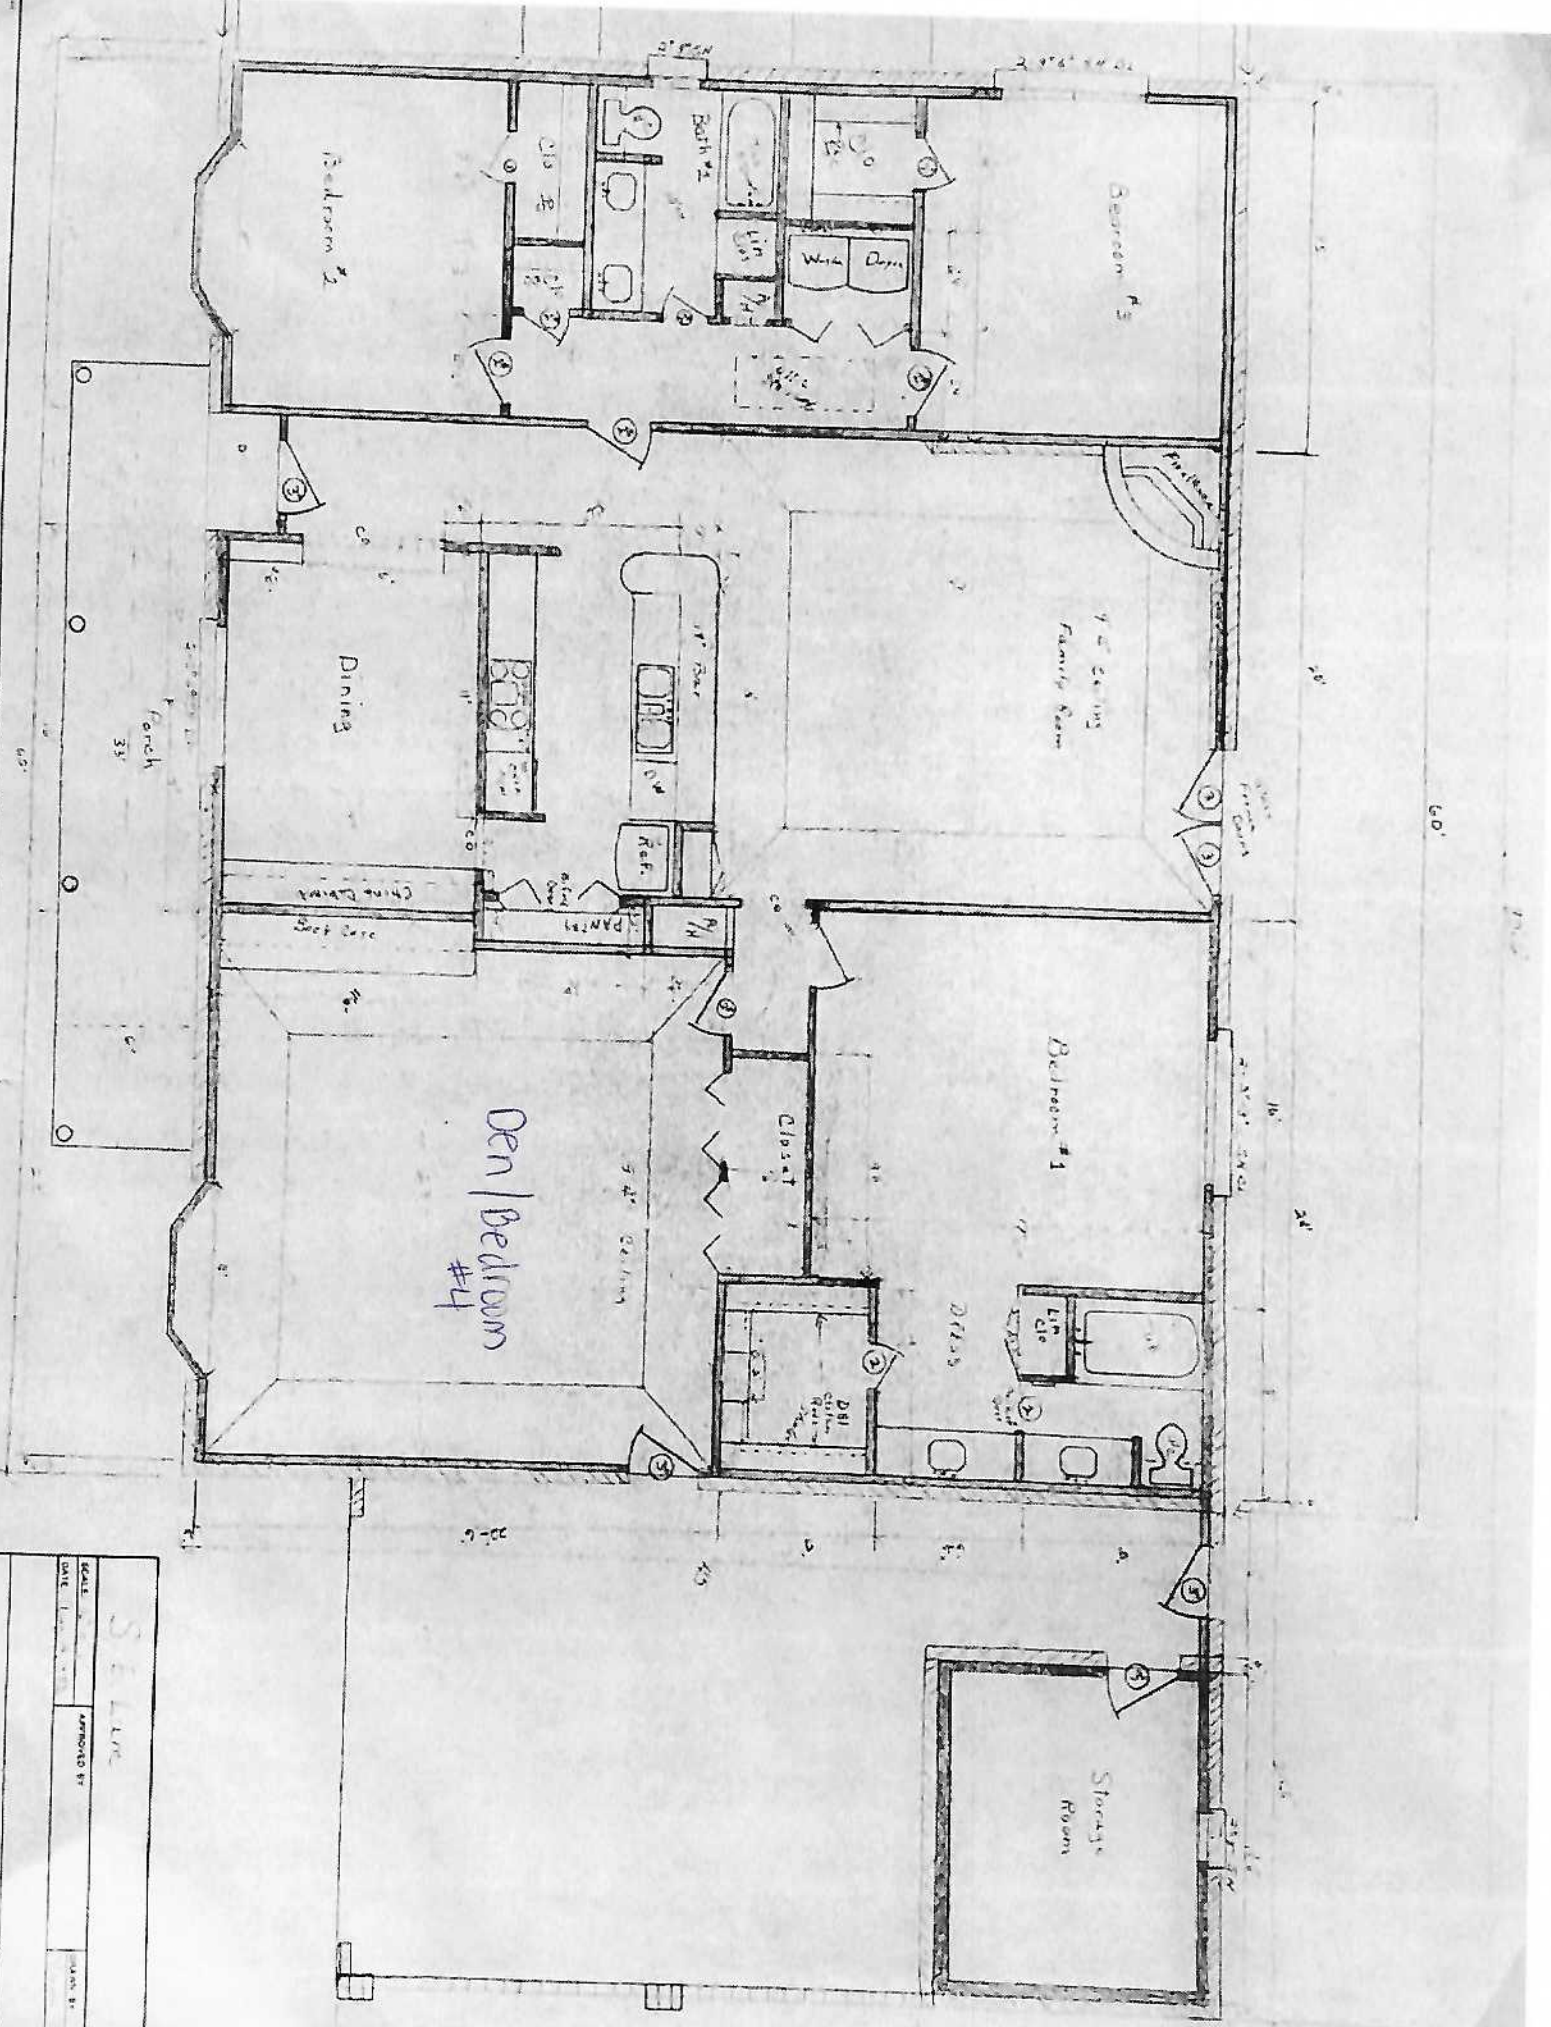

- Living Area**
- First Floor
- Nonliving Area**
- 3 Car Attached
  - Covered Porch
  - Covered Patio
  - 3 Car Detached

**Area Calculation**

Area	Dimensions	Area	Multiplier	Total Area
2945.63 ft²	First Floor		1.00 =	2945.63 ft²
1202.13 ft²	2' 6" x 81' 11" x	41' 6" x 45' 3" x	1.00 =	103.75 ft²
215.06 ft²	2' 8" x 264 ft²	16' x	1.00 =	2801.88 ft²
875.00 ft²			1.00 =	40 ft²