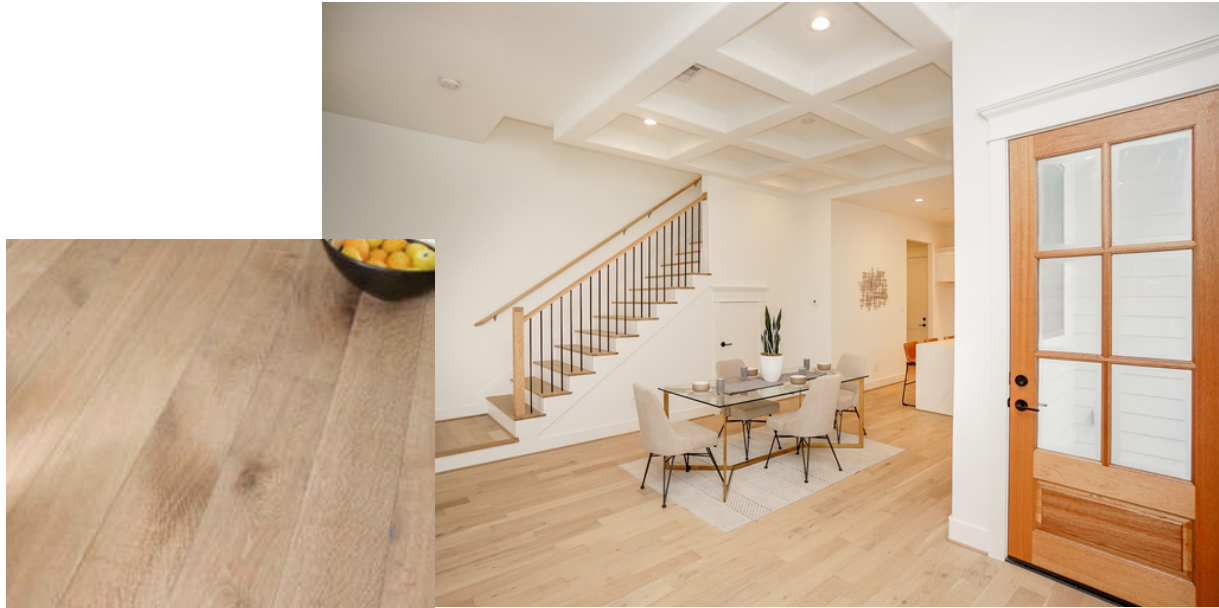

ENGINEERED HARDWOOD FLOORS THROUGHOUT THE HOUSE