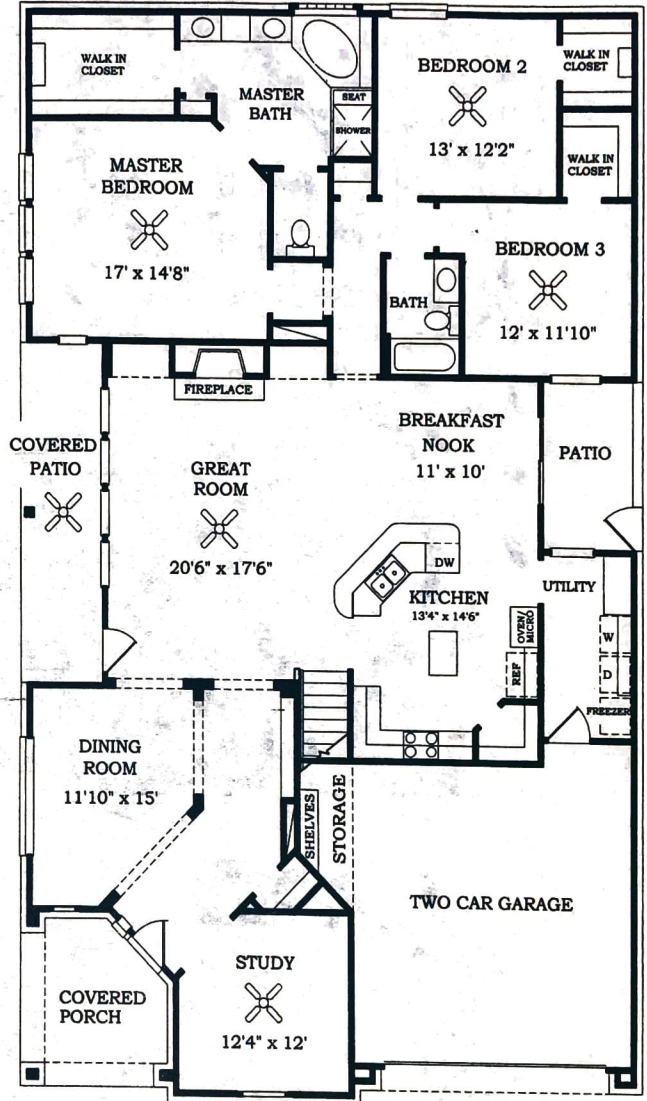

The Remington

C

E

F

The Remington

MODEL #7171 - 2820 SQ. FT.

SECOND FLOOR

FIRST FLOOR

In our continuing efforts to improve our product, Lennar Homes reserves the right to revise specifications and dimensions without notice. All dimensions are approximate. Layout may be revised. Landscaping shown is for conceptual purposes only.