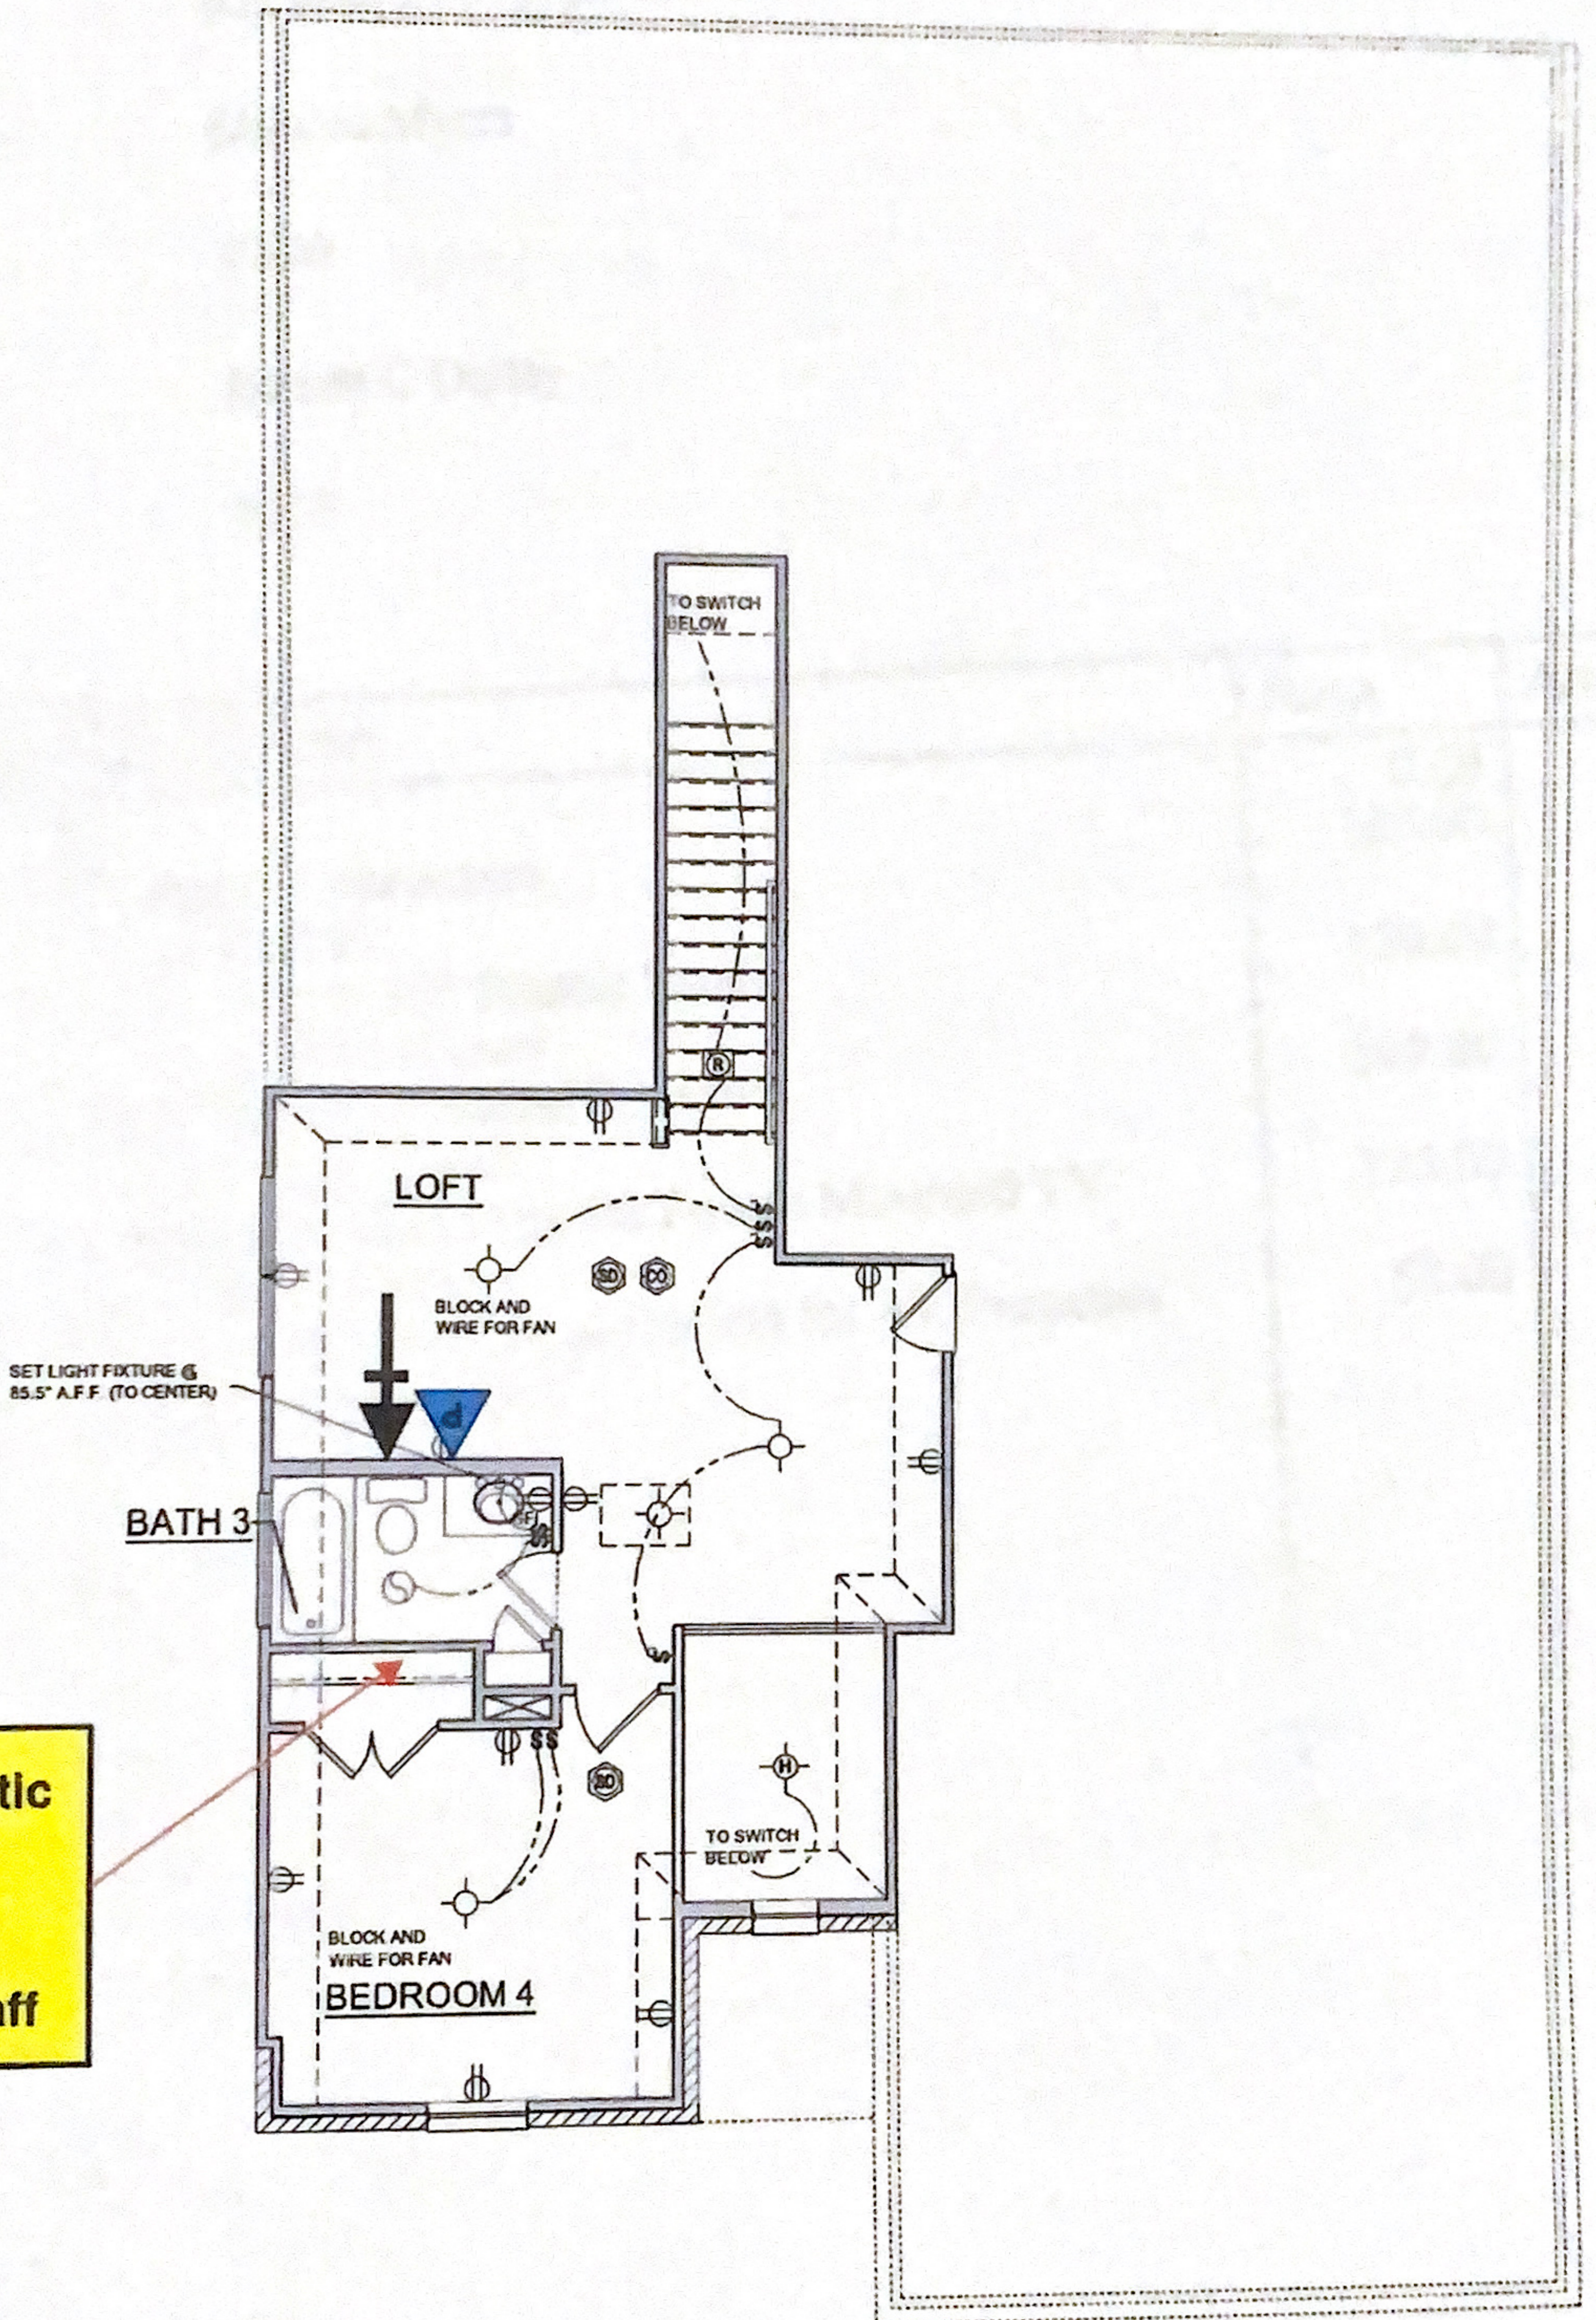

① FIRST FLOOR PLAN ELEC. PLAN - TRL
 SCALE: 1/8"=1'-0" (11"x17" SHEET SIZE)
 SCALE: 1/4"=1'-0" (24"x36" SHEET SIZE)

30" OnQ Plastic Structured Wiring Panel
Panel @ 34" aff

1 SECOND FLOOR PLAN ELEC. PLAN
SCALE: 1/8"=1'-0" (11"x17" SHEET SIZE)
SCALE: 1/4"=1'-0" (24"x36" SHEET SIZE)