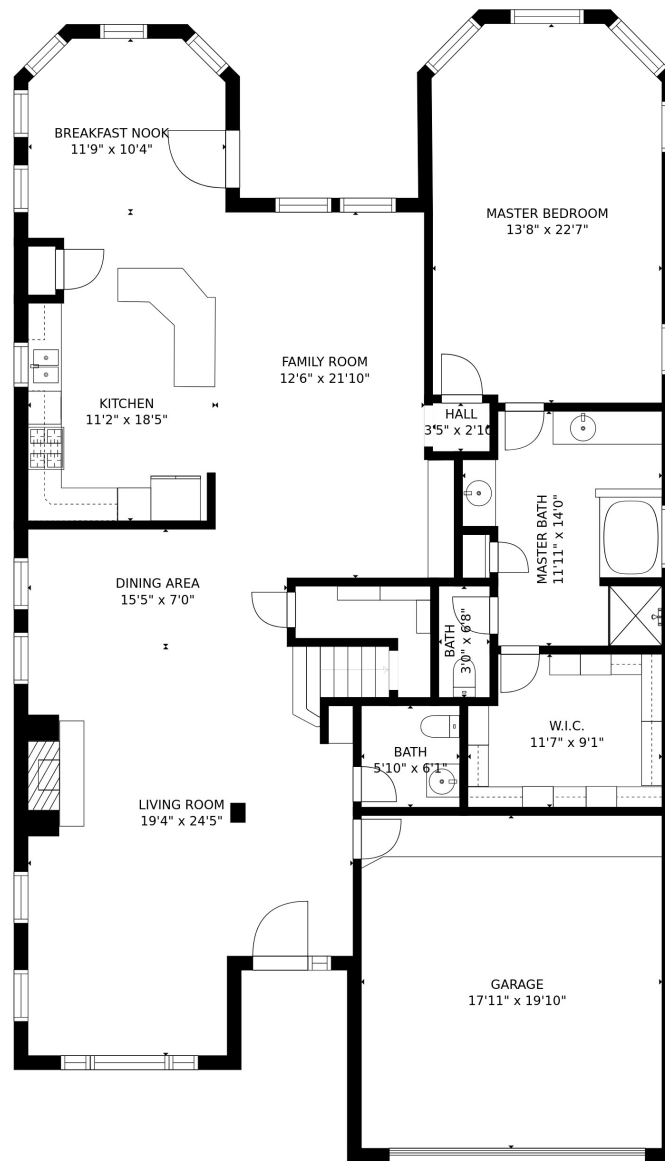

FLOOR 1

FLOOR 2

GROSS INTERNAL AREA
 FLOOR 1: 1839 sq. ft, FLOOR 2: 1326 sq. ft
 EXCLUDED AREAS: , GARAGE: 355 sq. ft
 TOTAL: 3165 sq. ft

SIZES AND DIMENSIONS ARE APPROXIMATE, ACTUAL MAY VARY.

GROSS INTERNAL AREA
 FLOOR 1: 1839 sq. ft, FLOOR 2: 1326 sq. ft
 EXCLUDED AREAS: , GARAGE: 355 sq. ft
 TOTAL: 3165 sq. ft
 SIZES AND DIMENSIONS ARE APPROXIMATE, ACTUAL MAY VARY.

GROSS INTERNAL AREA
 FLOOR 1: 1839 sq. ft, FLOOR 2: 1326 sq. ft
 EXCLUDED AREAS: , GARAGE: 355 sq. ft
 TOTAL: 3165 sq. ft
 SIZES AND DIMENSIONS ARE APPROXIMATE, ACTUAL MAY VARY.