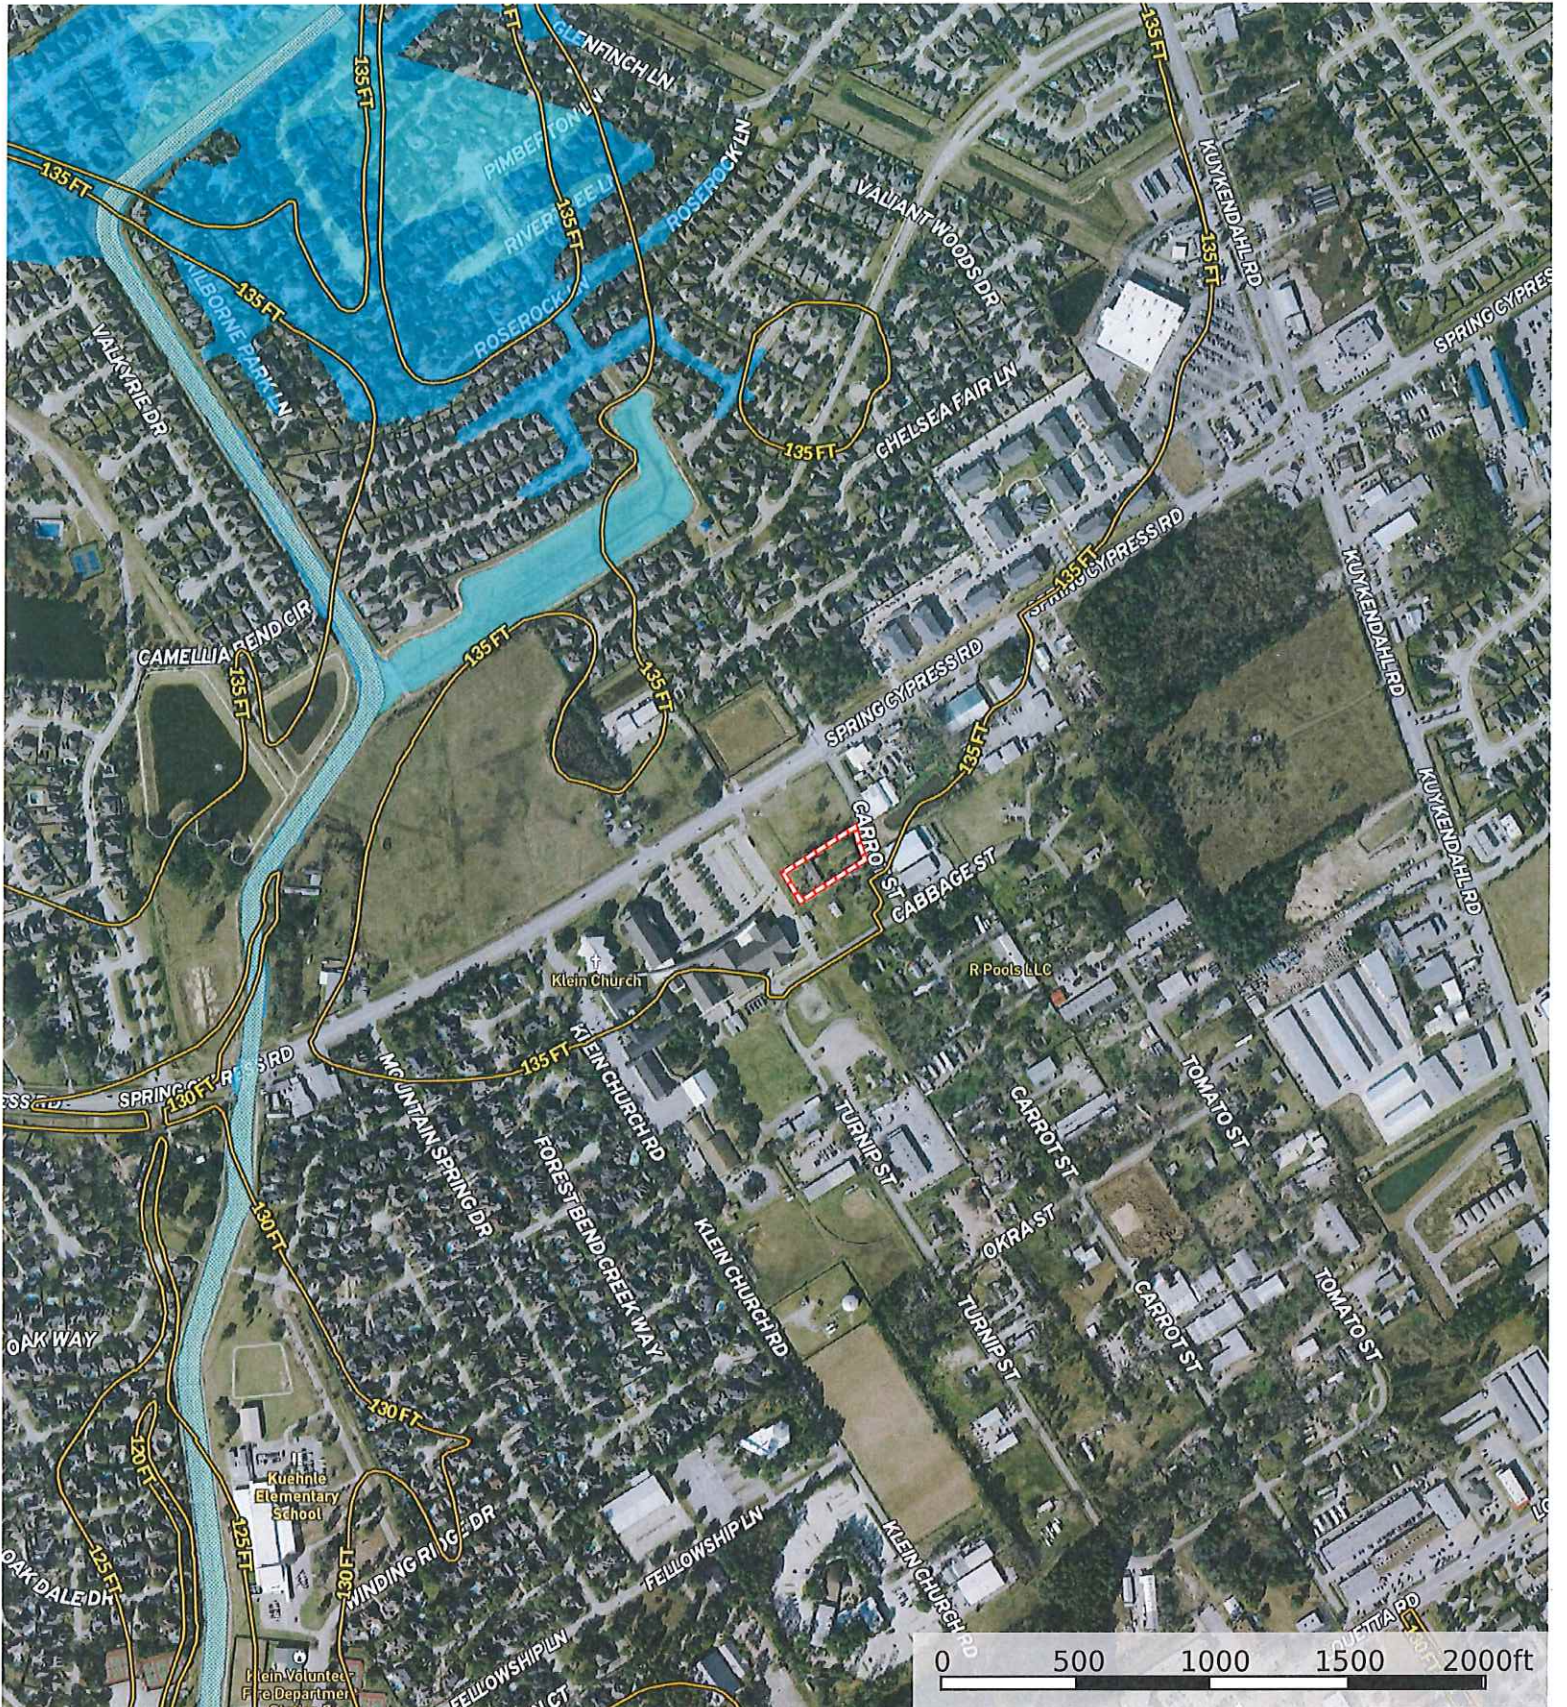

19025 Carrot St.
Harris County, Texas, AC +/-

Boundary

19025 Carrot St.
Harris County, Texas, AC +/-

 Boundary

19025 Carrot St.
 Harris County, Texas, AC +/-

- Boundary
- 100 Year Floodplain
- 500 Year Floodplain
- Floodway
- Special
- Unmapped/ Not Included