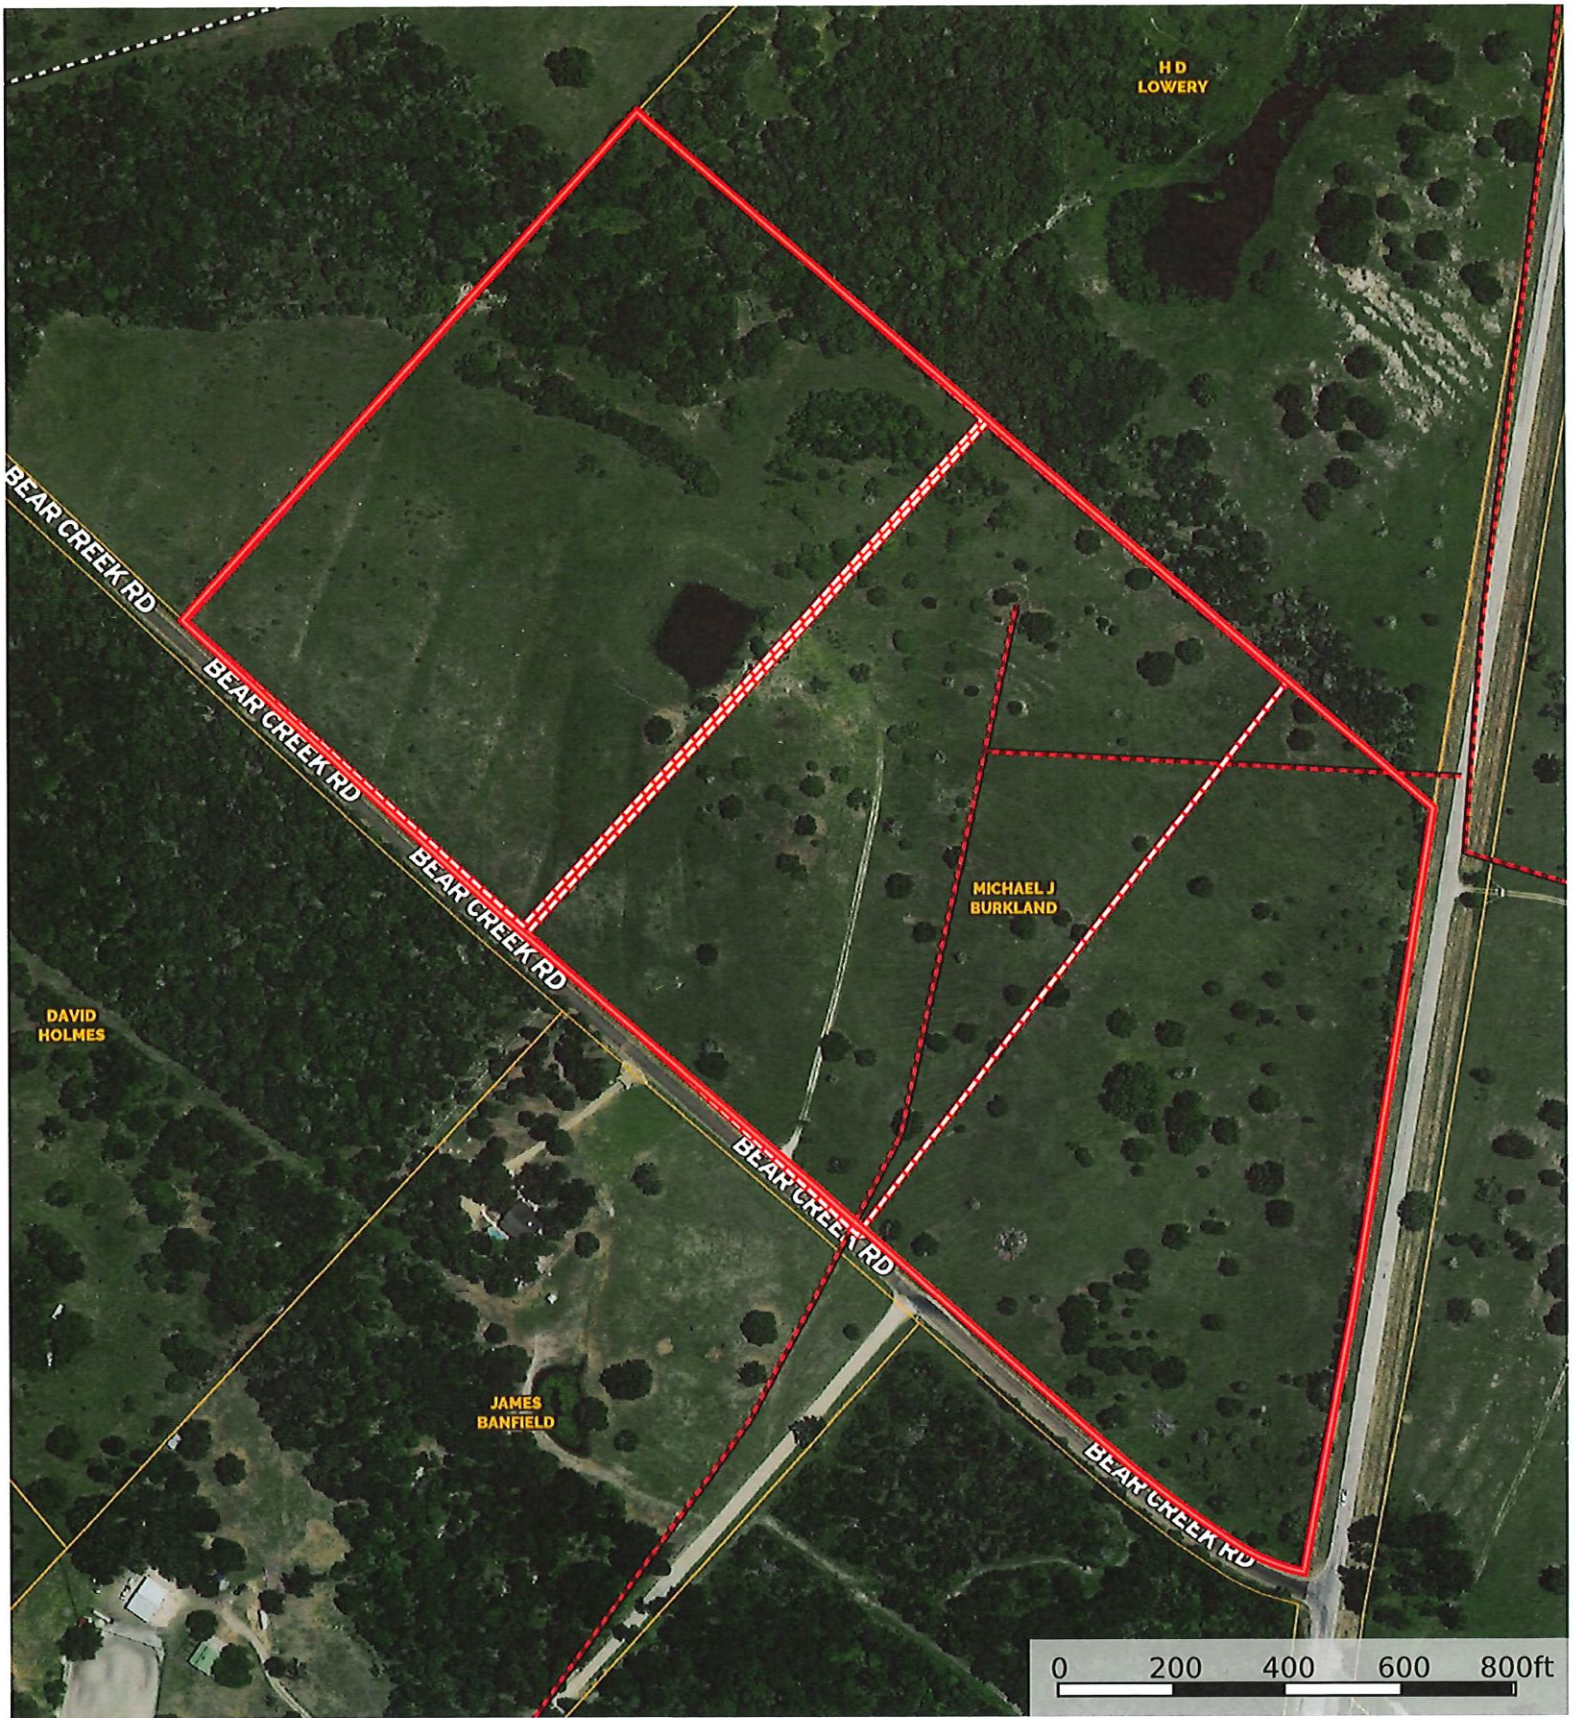

FM 2145 and Bear Creek Rd

Texas, AC +/-

- Boundary
- Boundary
- 100 Year Floodplain
- 500 Year Floodplain
- Floodway
- Special
- Unmapped/ Not Included
- Crude Oil
- Natural Gas
- Other