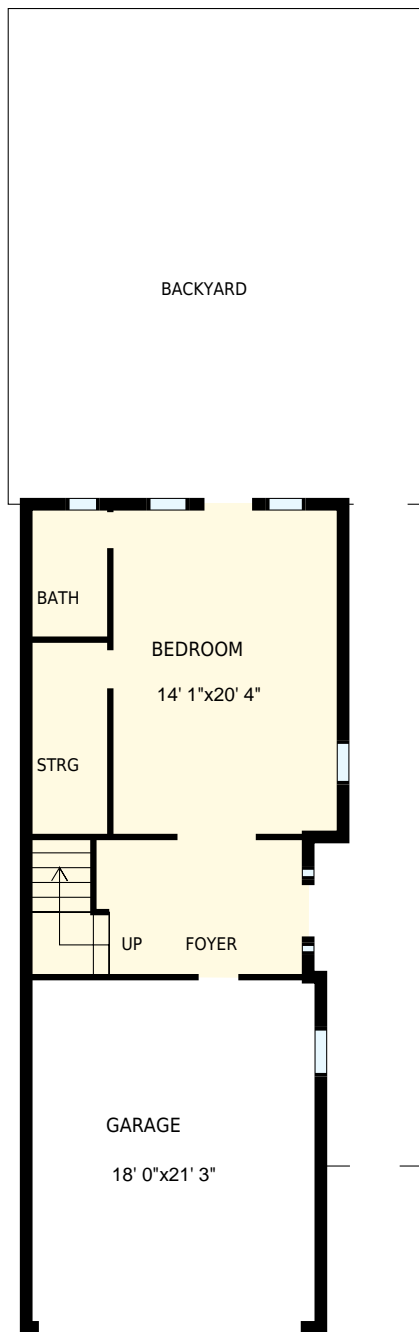

## 1st Floor

Exterior Area 619 sq. ft.

## 3rd Floor

Exterior Area 1213 sq. ft.

## 4th Floor

Exterior Area 478 sq. ft.

Colored regions are included in total floor area. All room dimensions and floor areas must be considered approximate and are subject to independent verification. For method of measurement please see <https://youriguide.com/measure/>.

PREPARED FOR:

<b>1102 Joe Annie St, Houston, TX</b> <b>1st Floor</b>		PREPARED FOR:
Interior Area Exterior Area	540 sq. ft. 619 sq. ft.	PREPARED: Sep, 2017
Colored regions are included in total floor area. All room dimensions and floor areas must be considered approximate and are subject to independent verification. For method of measurement please see <a href="https://youriguide.com/measure/">https://youriguide.com/measure/</a> .		