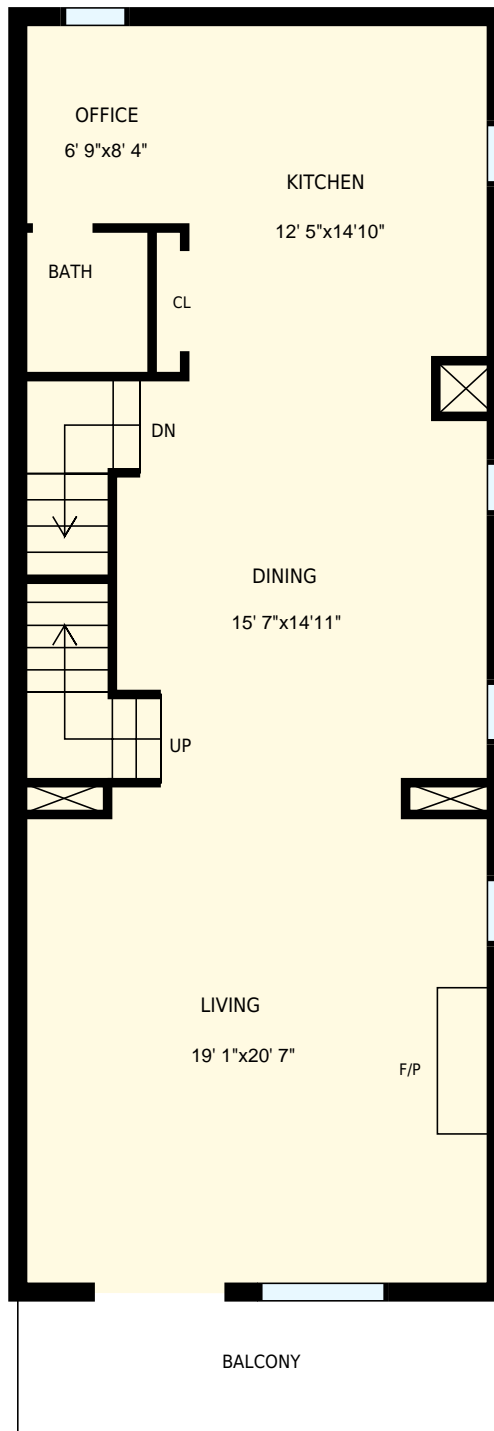

## 4th Floor

Exterior Area 478 sq. ft.

Colored regions are included in total floor area. All room dimensions and floor areas must be considered approximate and are subject to independent verification. For method of measurement please see <https://youriguide.com/measure/>.

PREPARED FOR:

<b>1102 Joe Annie St, Houston, TX</b> <b>1st Floor</b>		PREPARED FOR:
Interior Area Exterior Area	540 sq. ft. 619 sq. ft.	PREPARED: Sep, 2017
Colored regions are included in total floor area. All room dimensions and floor areas must be considered approximate and are subject to independent verification. For method of measurement please see <a href="https://youriguide.com/measure/">https://youriguide.com/measure/</a> .		

 Included Area

1102 Joe Annie St, Houston, TX

PREPARED FOR:

2nd Floor

Interior Area 1017 sq. ft.  
Exterior Area 1135 sq. ft.

 Included Area

PREPARED:  
Sep, 2017

Colored regions are included in total floor area. All room dimensions and floor areas must be considered approximate and are subject to independent verification. For method of measurement please see <https://youriguide.com/measure/>.

1102 Joe Annie St, Houston, TX

PREPARED FOR:

3rd Floor

Interior Area 1087 sq. ft.  
Exterior Area 1213 sq. ft.

 Included Area

PREPARED:  
Sep, 2017

Colored regions are included in total floor area. All room dimensions and floor areas must be considered approximate and are subject to independent verification. For method of measurement please see <https://youriguide.com/measure/>.