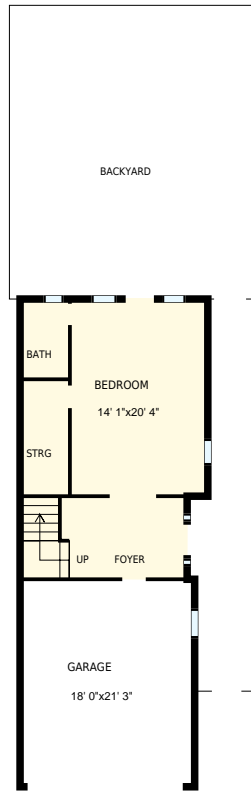

# 1102 Joe Annie St, Houston, TX

Total Exterior Area Above Grade 3446 sq. ft.

## 1st Floor

Exterior Area 619 sq. ft.

PREPARED FOR:

<b>1102 Joe Annie St, Houston, TX</b> <b>1st Floor</b>		PREPARED FOR:
Interior Area Exterior Area	540 sq. ft. 619 sq. ft.	PREPARED: Sep, 2017
Colored regions are included in total floor area. All room dimensions and floor areas must be considered approximate and are subject to independent verification. For method of measurement please see <a href="https://youriguide.com/measure/">https://youriguide.com/measure/</a> .		

 Included Area

1102 Joe Annie St, Houston, TX

PREPARED FOR:

2nd Floor

Interior Area 1017 sq. ft.  
Exterior Area 1135 sq. ft.

 Included Area

PREPARED:  
Sep, 2017

Colored regions are included in total floor area. All room dimensions and floor areas must be considered approximate and are subject to independent verification. For method of measurement please see <https://youriguide.com/measure/>.