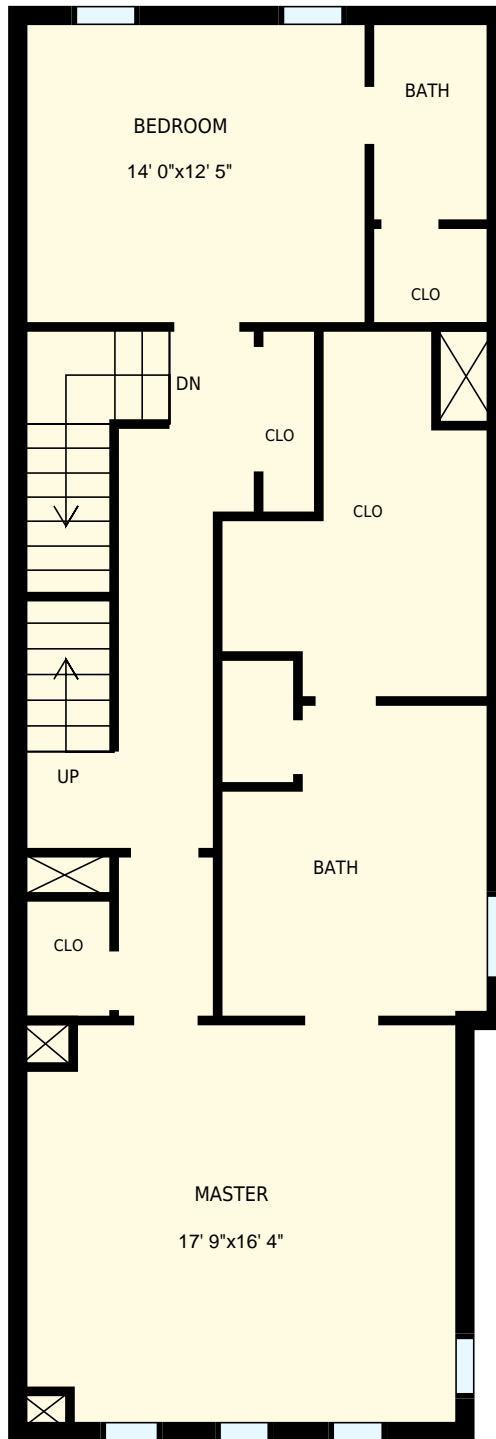

PREPARED FOR:

<b>1102 Joe Annie St, Houston, TX</b> <b>1st Floor</b>		PREPARED FOR:
Interior Area Exterior Area	540 sq. ft. 619 sq. ft.	PREPARED: Sep, 2017
Colored regions are included in total floor area. All room dimensions and floor areas must be considered approximate and are subject to independent verification. For method of measurement please see <a href="https://youriguide.com/measure/">https://youriguide.com/measure/</a> .		

 Included Area

1102 Joe Annie St, Houston, TX

PREPARED FOR:

2nd Floor

Interior Area 1017 sq. ft.  
Exterior Area 1135 sq. ft.

 Included Area

PREPARED:  
Sep, 2017

Colored regions are included in total floor area. All room dimensions and floor areas must be considered approximate and are subject to independent verification. For method of measurement please see <https://youriguide.com/measure/>.

1102 Joe Annie St, Houston, TX

PREPARED FOR:

3rd Floor

Interior Area 1087 sq. ft.  
Exterior Area 1213 sq. ft.

 Included Area

PREPARED:  
Sep, 2017

Colored regions are included in total floor area. All room dimensions and floor areas must be considered approximate and are subject to independent verification. For method of measurement please see <https://youriguide.com/measure/>.

1102 Joe Annie St, Houston, TX

PREPARED FOR:

4th Floor

Interior Area 403 sq. ft.  
Exterior Area 478 sq. ft.

 Included Area

PREPARED:  
Sep, 2017

Colored regions are included in total floor area. All room dimensions and floor areas must be considered approximate and are subject to independent verification. For method of measurement please see <https://youriguide.com/measure/>.