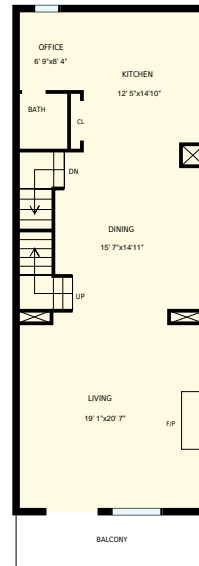

# 1102 Joe Annie St, Houston, TX

Total Exterior Area Above Grade 3446 sq. ft.

PREPARED FOR:

<b>1102 Joe Annie St, Houston, TX</b> <b>1st Floor</b>		PREPARED FOR:
Interior Area Exterior Area	540 sq. ft. 619 sq. ft.	PREPARED: Sep, 2017
Colored regions are included in total floor area. All room dimensions and floor areas must be considered approximate and are subject to independent verification. For method of measurement please see <a href="https://youriguide.com/measure/">https://youriguide.com/measure/</a> .		

 Included Area

1102 Joe Annie St, Houston, TX

PREPARED FOR:

2nd Floor

Interior Area 1017 sq. ft.  
Exterior Area 1135 sq. ft.

 Included Area

PREPARED:  
Sep, 2017

Colored regions are included in total floor area. All room dimensions and floor areas must be considered approximate and are subject to independent verification. For method of measurement please see <https://youriguide.com/measure/>.

1102 Joe Annie St, Houston, TX

PREPARED FOR:

4th Floor

Interior Area 403 sq. ft.  
Exterior Area 478 sq. ft.

 Included Area

PREPARED:  
Sep, 2017

Colored regions are included in total floor area. All room dimensions and floor areas must be considered approximate and are subject to independent verification. For method of measurement please see <https://youriguide.com/measure/>.