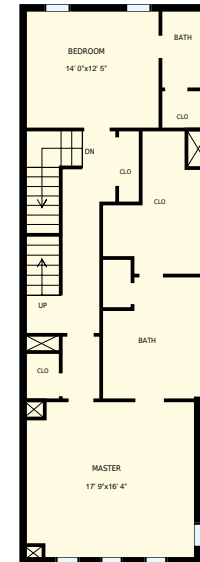

# 1102 Joe Annie St, Houston, TX

Total Exterior Area Above Grade 3446 sq. ft.

## 1st Floor

Exterior Area 619 sq. ft.

PREPARED FOR:

<b>1102 Joe Annie St, Houston, TX</b> <b>1st Floor</b>		PREPARED FOR:
Interior Area Exterior Area	540 sq. ft. 619 sq. ft.	PREPARED: Sep, 2017
Colored regions are included in total floor area. All room dimensions and floor areas must be considered approximate and are subject to independent verification. For method of measurement please see <a href="https://youriguide.com/measure/">https://youriguide.com/measure/</a> .		

 Included Area

1102 Joe Annie St, Houston, TX

PREPARED FOR:

2nd Floor

Interior Area 1017 sq. ft.  
Exterior Area 1135 sq. ft.

 Included Area

PREPARED:  
Sep, 2017

Colored regions are included in total floor area. All room dimensions and floor areas must be considered approximate and are subject to independent verification. For method of measurement please see <https://youriguide.com/measure/>.