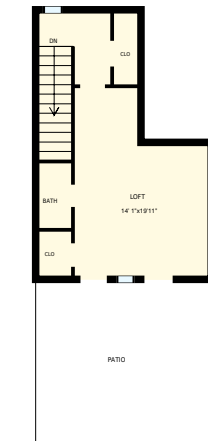

# 1102 Joe Annie St, Houston, TX

Total Exterior Area Above Grade 3446 sq. ft.

## 1st Floor

Exterior Area 619 sq. ft.

PREPARED FOR:

<b>1102 Joe Annie St, Houston, TX</b> <b>1st Floor</b>		PREPARED FOR:
Interior Area Exterior Area	540 sq. ft. 619 sq. ft.	PREPARED: Sep, 2017
Colored regions are included in total floor area. All room dimensions and floor areas must be considered approximate and are subject to independent verification. For method of measurement please see <a href="https://youriguide.com/measure/">https://youriguide.com/measure/</a> .		

1102 Joe Annie St, Houston, TX

PREPARED FOR:

4th Floor

Interior Area 403 sq. ft.  
Exterior Area 478 sq. ft.

 Included Area

PREPARED:  
Sep, 2017

Colored regions are included in total floor area. All room dimensions and floor areas must be considered approximate and are subject to independent verification. For method of measurement please see <https://youriguide.com/measure/>.