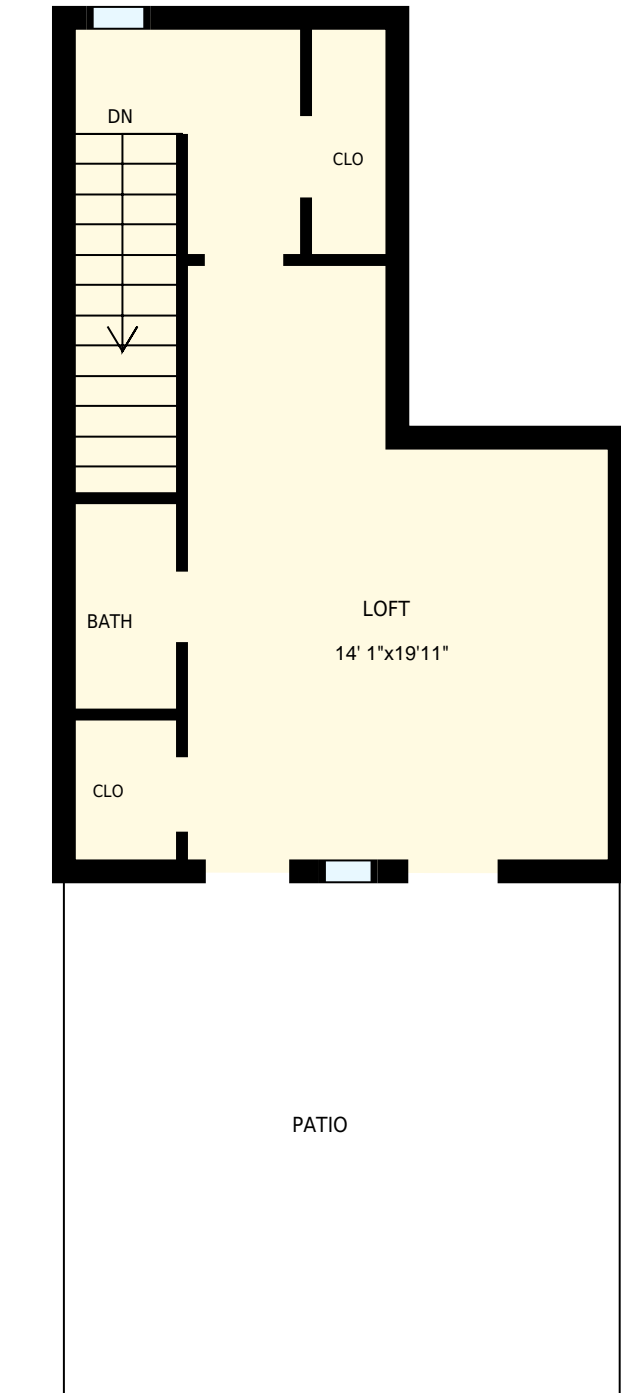

PREPARED FOR:

<b>1102 Joe Annie St, Houston, TX</b> <b>1st Floor</b>		PREPARED FOR:
Interior Area Exterior Area	540 sq. ft. 619 sq. ft.	PREPARED: Sep, 2017
Colored regions are included in total floor area. All room dimensions and floor areas must be considered approximate and are subject to independent verification. For method of measurement please see <a href="https://youriguide.com/measure/">https://youriguide.com/measure/</a> .		

 Included Area

1102 Joe Annie St, Houston, TX

PREPARED FOR:

2nd Floor

Interior Area 1017 sq. ft.  
Exterior Area 1135 sq. ft.

 Included Area

PREPARED:  
Sep, 2017

Colored regions are included in total floor area. All room dimensions and floor areas must be considered approximate and are subject to independent verification. For method of measurement please see <https://youriguide.com/measure/>.

1102 Joe Annie St, Houston, TX

PREPARED FOR:

3rd Floor

Interior Area 1087 sq. ft.  
Exterior Area 1213 sq. ft.

 Included Area

PREPARED:  
Sep, 2017

Colored regions are included in total floor area. All room dimensions and floor areas must be considered approximate and are subject to independent verification. For method of measurement please see <https://youriguide.com/measure/>.

1102 Joe Annie St, Houston, TX

PREPARED FOR:

4th Floor

Interior Area 403 sq. ft.  
Exterior Area 478 sq. ft.

 Included Area

PREPARED:  
Sep, 2017

Colored regions are included in total floor area. All room dimensions and floor areas must be considered approximate and are subject to independent verification. For method of measurement please see <https://youriguide.com/measure/>.