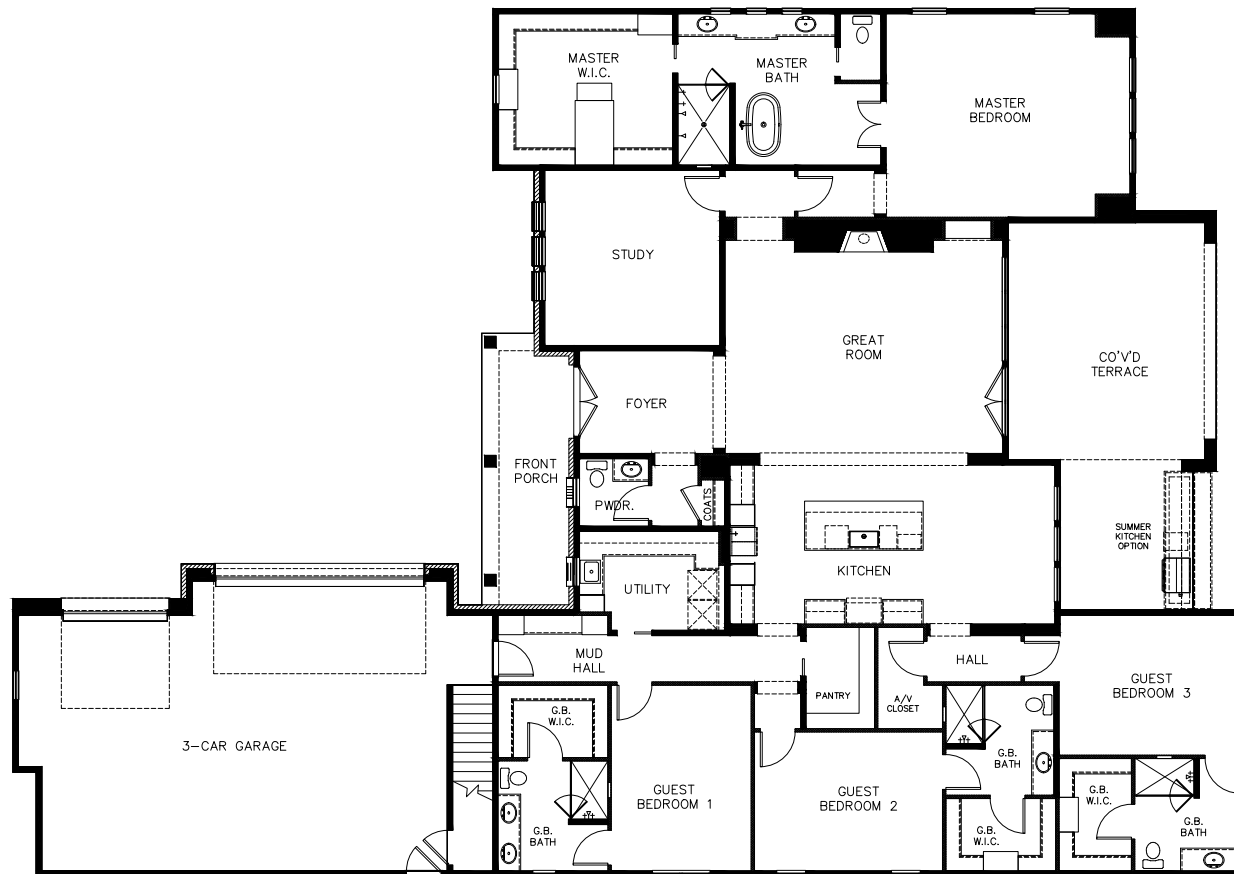

FIRST FLOOR

ABOUT TIPLER

TIPLER boasts a dedicated team of experienced design, construction and project management professionals, who create beautiful luxury homes within stunning communities. We build all of our homes to Leadership in Energy and Environmental Design (LEED) standards, delivering a healthier living environment for our clients.

Our talented in-house design team ensures each home is unique and we all share one goal - to deliver exceptional client service across every project.

CONTACT THE TEAM AT - 281.465.4414

4,327 square feet of living space

Optional bonus space above garage

* Images and plans are artist's rendering and may vary from final designs.