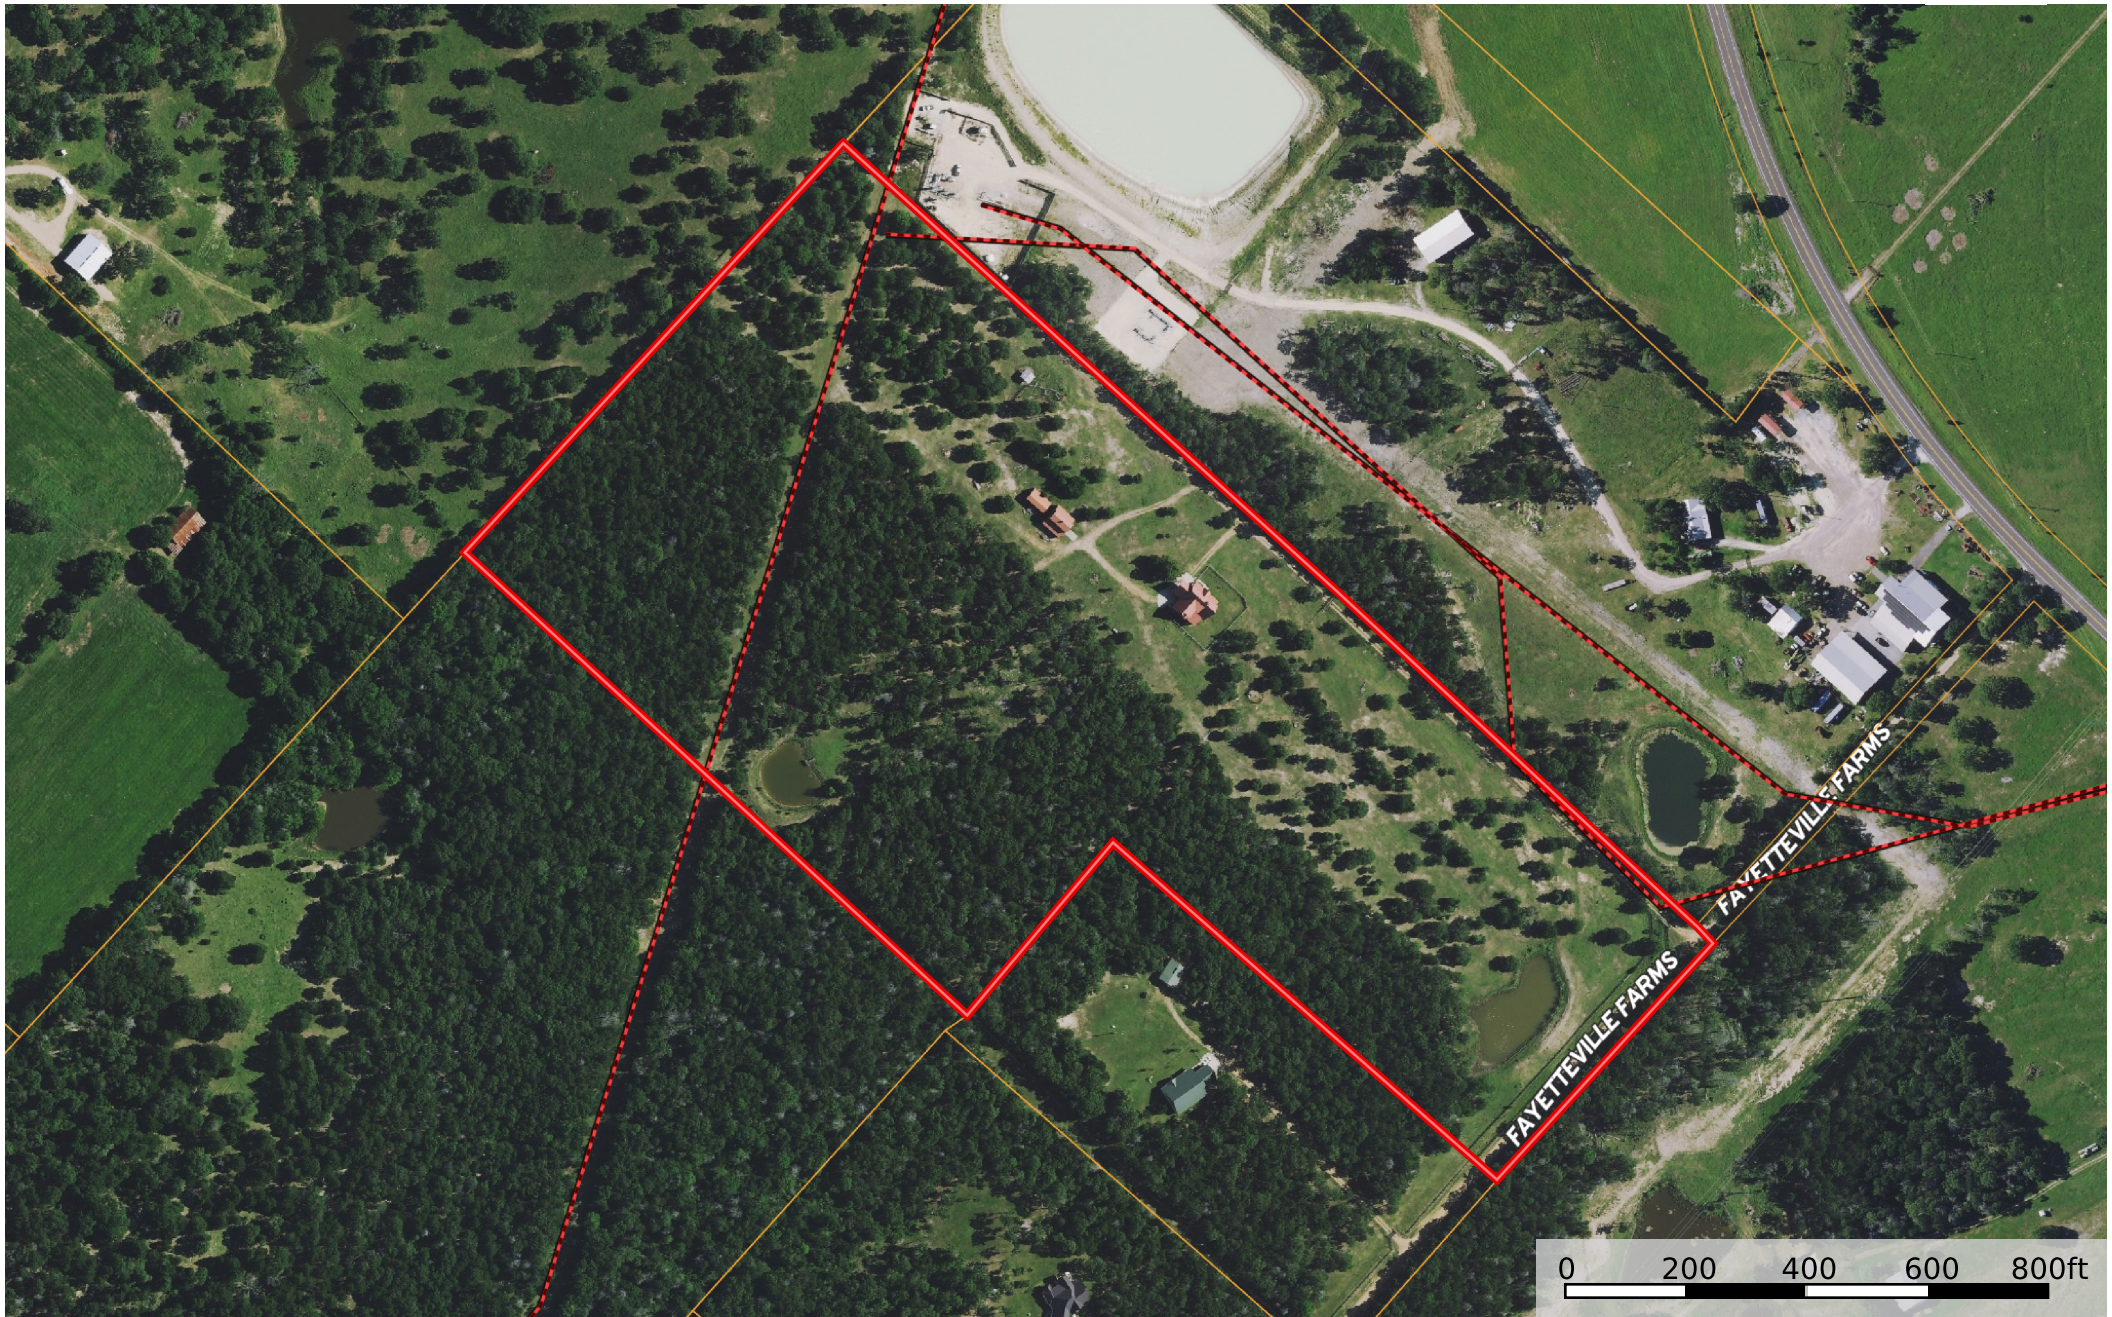

200 Fayetteville Farms Rd

Texas, AC +/-

- Boundary
- 100 Year Floodplain
- 500 Year Floodplain
- Floodway
- Special
- Unmapped/Not Included
- Crude Oil
- Natural Gas
- Other