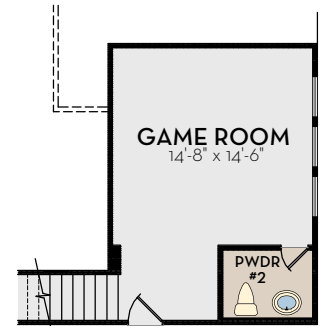

OPT. 2 AND 3 CAR SIDE LOAD GARAGE

MASTER BATH  
OPT. SUPER SHOWER

1ST FLOOR W/OPT. 2ND FLOOR

FIRST FLOOR

OPT. BATH #2  
SUPER SHOWER

OPT. 2ND FLOOR  
GAME ROOM & POWDER #2  
315 SQ.

OPT. 2ND FLOOR W/OPT. BEDROOM #4 & BATH #3  
315 SQ.