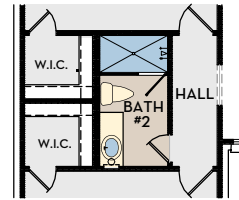

OPT. 2 AND 3 CAR SIDE LOAD GARAGE

MASTER BATH  
OPT. SUPER SHOWER

1ST FLOOR W/OPT. 2ND FLOOR

FIRST FLOOR

OPT. BATH #2  
SUPER SHOWER

OPT. 2ND FLOOR  
GAME ROOM & POWDER #2  
315 SQ.

OPT. 2ND FLOOR W/OPT. BEDROOM #4 & BATH #3  
315 SQ.