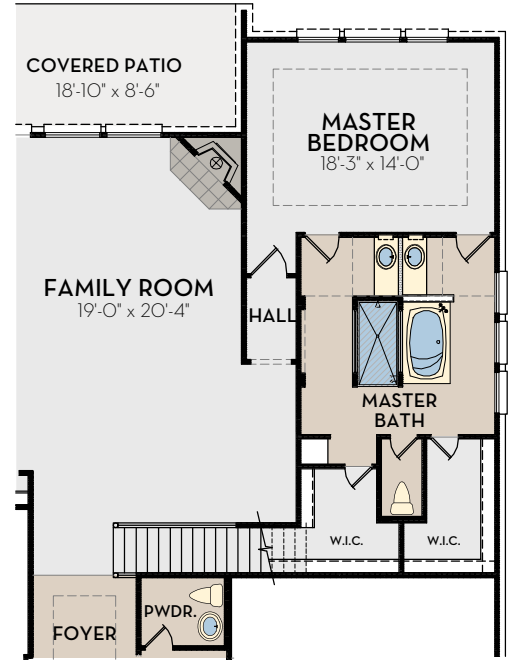

OPT. 2 AND 3 CAR SIDE LOAD GARAGE

MASTER BATH  
OPT. SUPER SHOWER

1ST FLOOR W/OPT. 2ND FLOOR

FIRST FLOOR

OPT. BATH #2  
SUPER SHOWER

OPT. 2ND FLOOR  
GAME ROOM & POWDER #2  
315 SQ.

OPT. 2ND FLOOR W/OPT. BEDROOM #4 & BATH #3  
315 SQ.