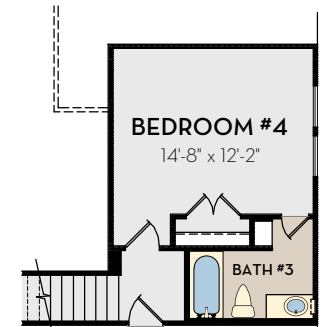

OPT. 2 AND 3 CAR SIDE LOAD GARAGE

MASTER BATH  
OPT. SUPER SHOWER

1ST FLOOR W/OPT. 2ND FLOOR

FIRST FLOOR

OPT. BATH #2  
SUPER SHOWER

OPT. 2ND FLOOR  
GAME ROOM & POWDER #2  
315 SQ.

OPT. 2ND FLOOR W/OPT. BEDROOM #4 & BATH #3  
315 SQ.