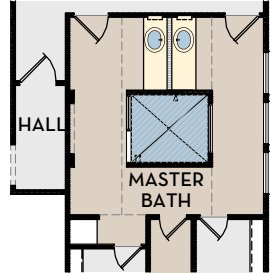

OPT. 2 AND 3 CAR SIDE LOAD GARAGE

MASTER BATH  
OPT. SUPER SHOWER

1ST FLOOR W/OPT. 2ND FLOOR

FIRST FLOOR

OPT. BATH #2  
SUPER SHOWER

OPT. 2ND FLOOR  
GAME ROOM & POWDER #2  
315 SQ.

OPT. 2ND FLOOR W/OPT. BEDROOM #4 & BATH #3  
315 SQ.