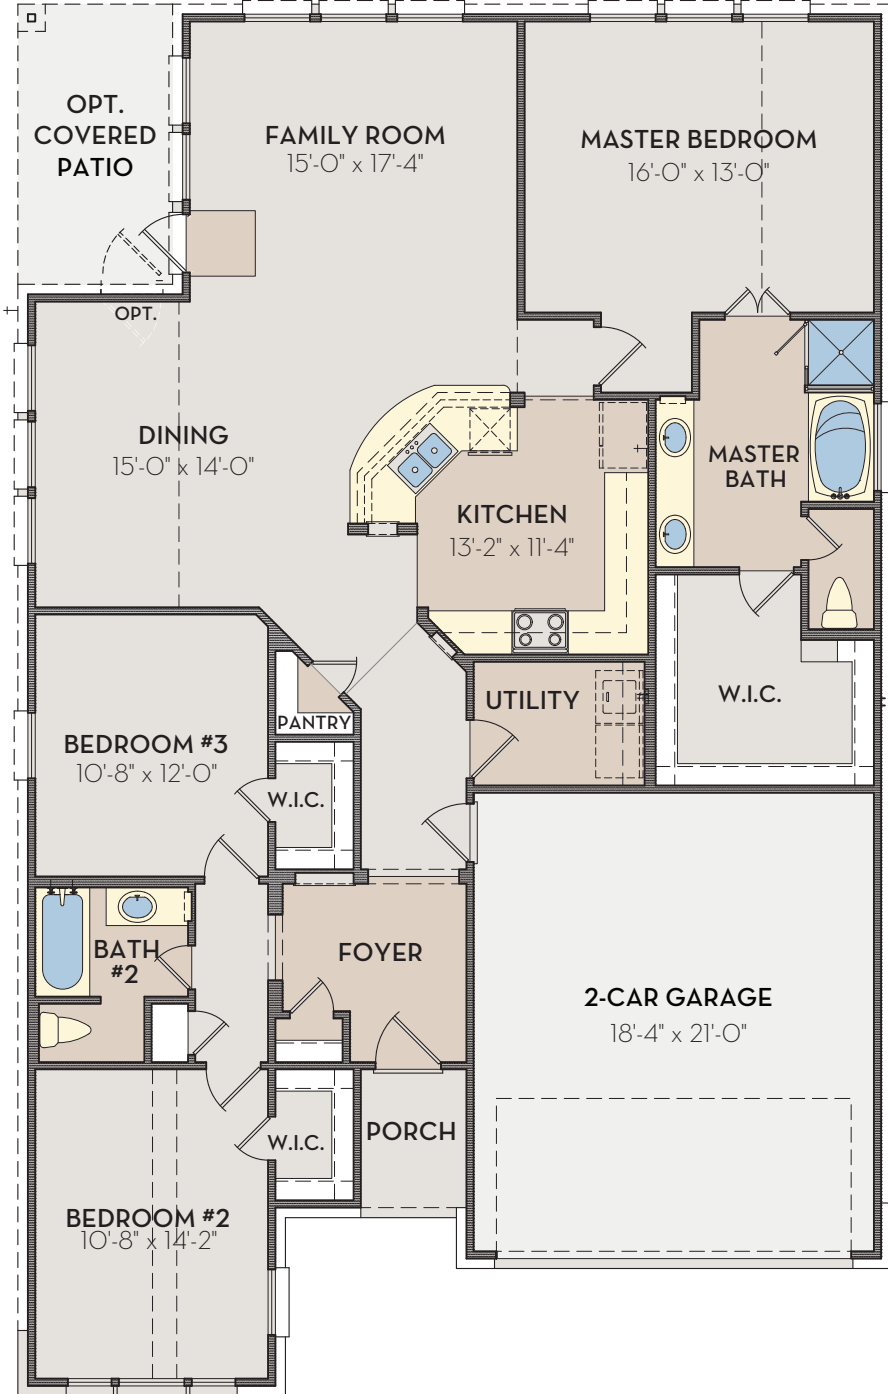

FAMILY ROOM
15'-0" x 17'-4"

OPT. FIREPLACE

OPT. DESIGNER KITCHEN

OPT. SUPER SHOWER

OPT. 3 CAR GARAGE
9'-8" x 21'-0"

OPT. 1/2 CAR GARAGE
5'-0" x 21'-0"