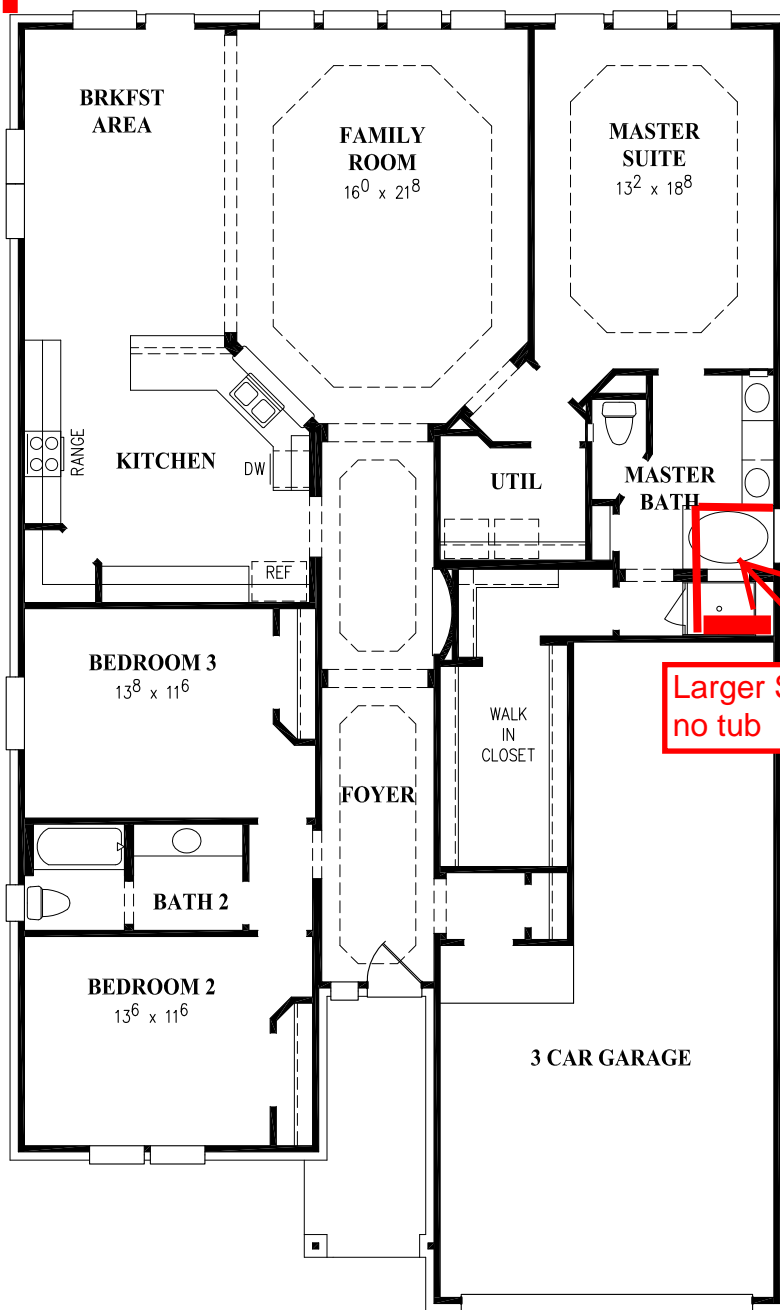

# BaywayHomes

Bayshore Plus  
2407 SF

[www.baywayhomes.com](http://www.baywayhomes.com)

14' covered patio

Bayshore

2211 SF

Elevation "A"

Elevation "B"

Floor plan shown is an artists rendering only. BayWay Homes reserves the right to make changes in plans, specifications and to substitute materials of similar quality without notice or prior obligation. Room dimensions are approximate.