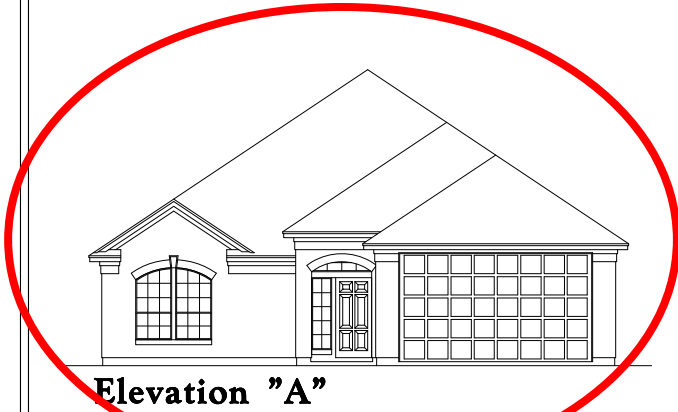

# BaywayHomes

Bayshore Plus  
2407 SF

[www.baywayhomes.com](http://www.baywayhomes.com)

14' covered patio

Bayshore

2211 SF

Elevation "A"

Elevation "B"