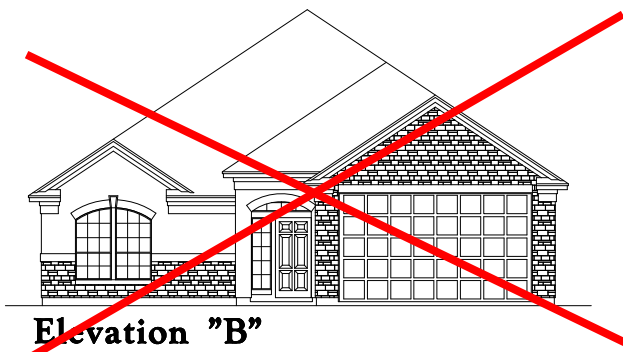

# BaywayHomes

Bayshore Plus  
2407 SF

[www.baywayhomes.com](http://www.baywayhomes.com)

14' covered patio

Bayshore

2211 SF

Elevation "A"

Elevation "B"