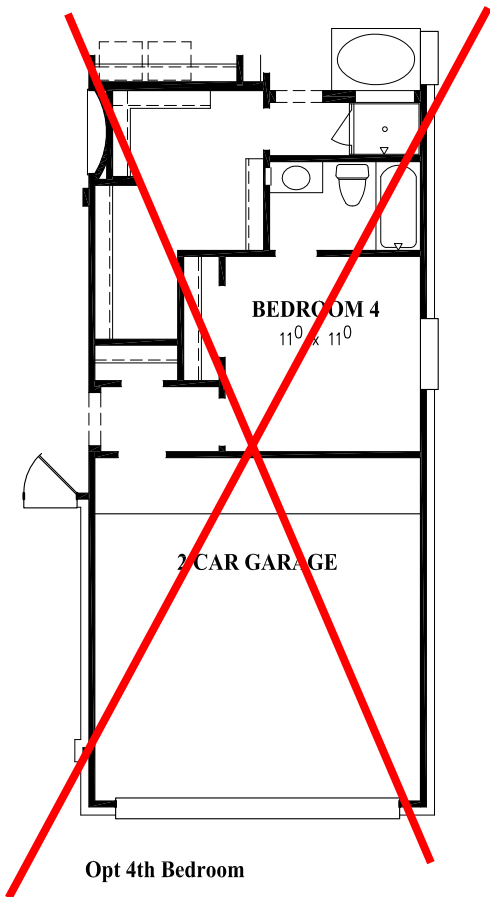

# BaywayHomes

Bayshore Plus  
2407 SF

[www.baywayhomes.com](http://www.baywayhomes.com)

14' covered patio

Bayshore

2211 SF

Elevation "A"

Elevation "B"

Floor plan shown is an artists rendering only. BayWay Homes reserves the right to make changes in plans, specifications and to substitute materials of similar quality without notice or prior obligation. Room dimensions are approximate.