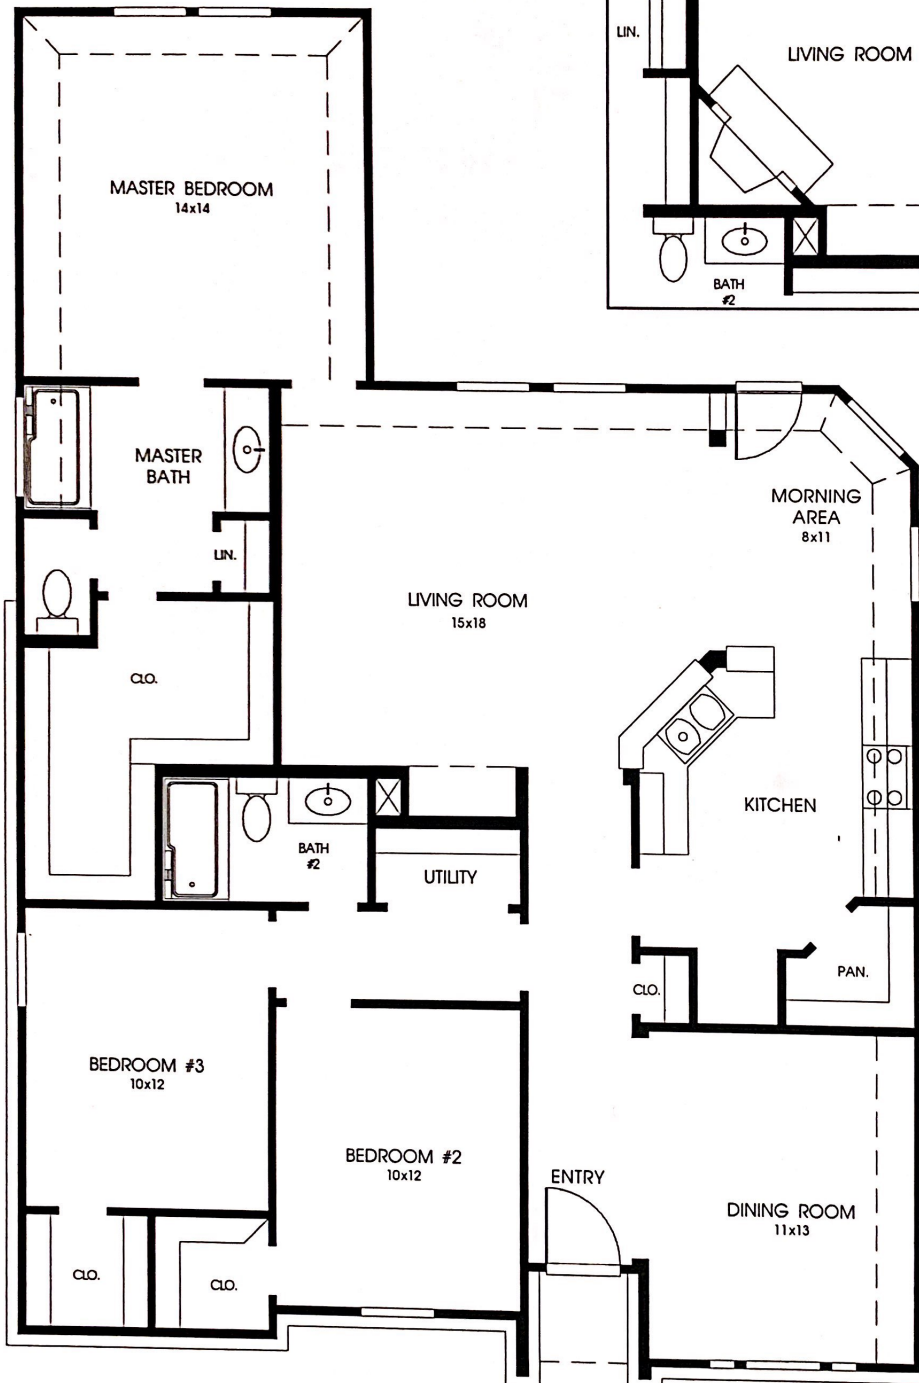

DESIGNS

Plan 1649W

This home contains approximately 1,649 square feet and includes three bedrooms and two baths.

Note: The Options shown on this brochure are available at an additional cost.

PERRY HOMES