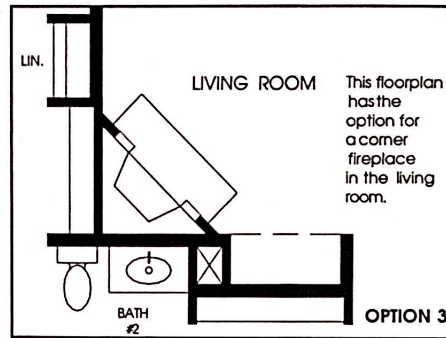

DESIGNS

Plan 1649W

This home contains approximately 1,649 square feet and includes three bedrooms and two baths.

Note: The Options shown on this brochure are available at an additional cost.

PERRY HOMES