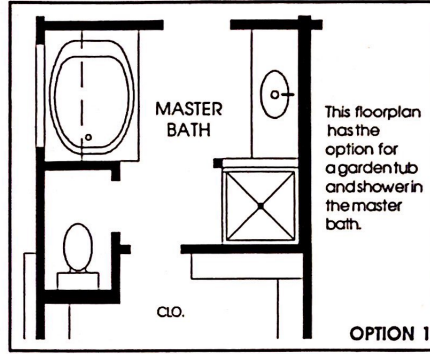

DESIGNS

Plan 1649W

This home contains approximately 1,649 square feet and includes three bedrooms and two baths.

Note: The Options shown on this brochure are available at an additional cost.

PERRY HOMES