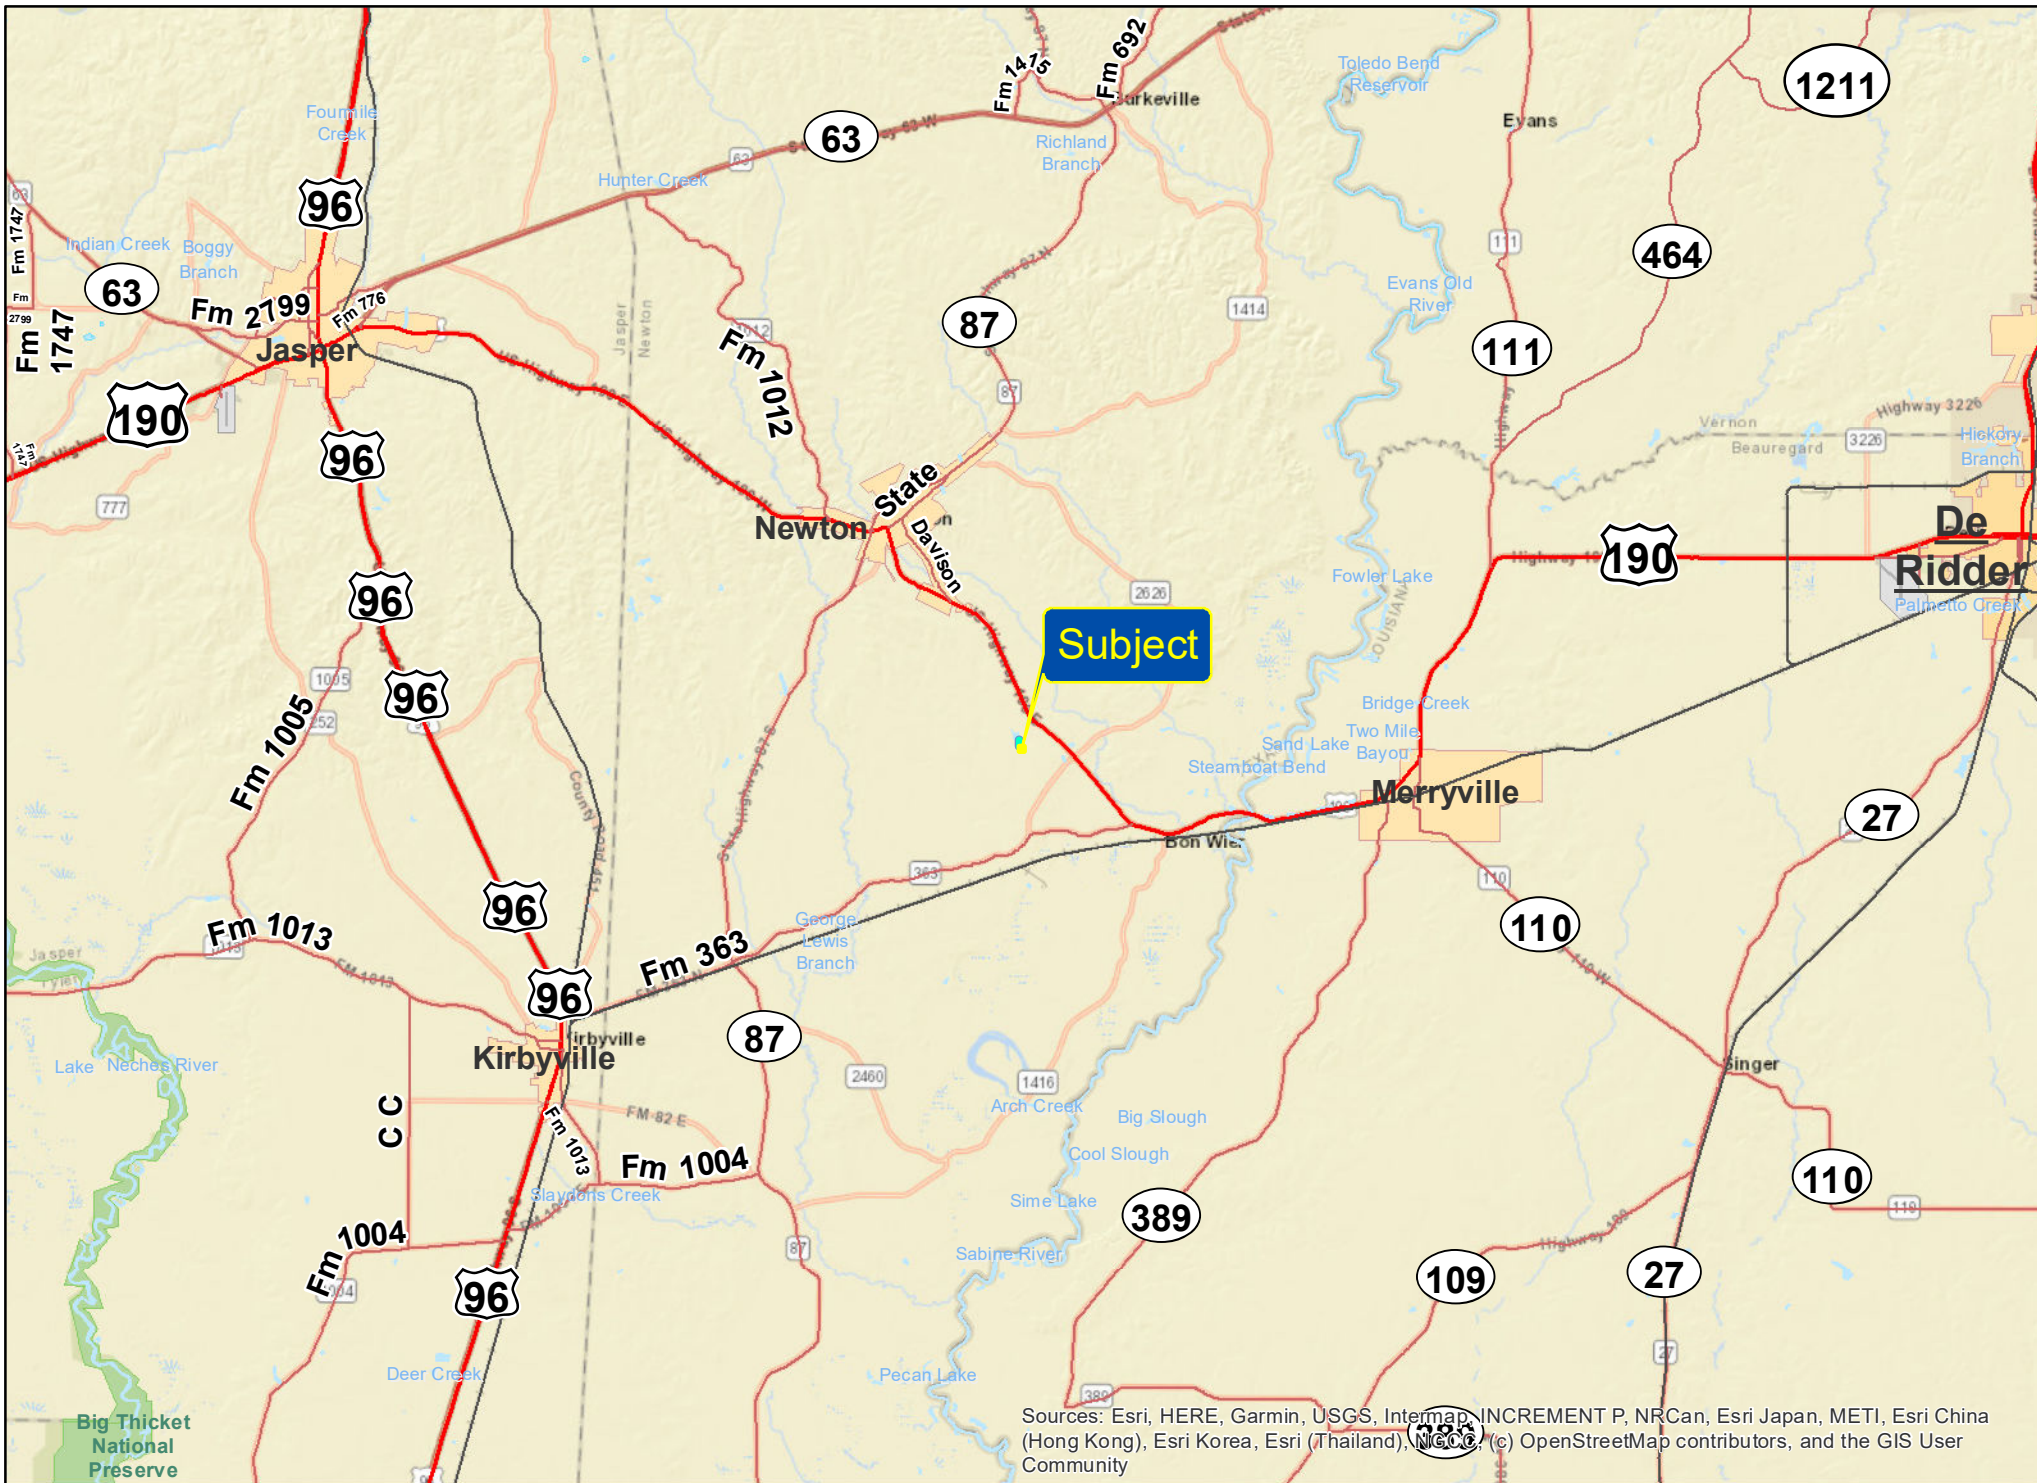

Sources: Esri, HERE, Garmin, USGS, Intermap, INCREMENT P, NRCan, Esri Japan, METI, Esri China (Hong Kong), Esri Korea, Esri (Thailand), NGCC, (c) OpenStreetMap contributors, and the GIS User Community

9.664 Acres | Newton, Newton Co., TX

For illustration purposes only.

Sources: Esri, HERE, Garmin, USGS, Intermap, INCREMENT P, NRCan, Esri Japan, METI, Esri China (Hong Kong), Esri Korea, Esri (Thailand), Sweco, (c) OpenStreetMap contributors, and the GIS User Community

9.664 Acres | Newton, Newton Co., TX

For illustration purposes only.

Sources: Esri, HERE, Garmin, USGS, Intermap, INCREMENT P, NRCan, Esri Japan, METI, Esri China (Hong Kong), Esri Korea, Esri (Thailand), NGCC, (c) OpenStreetMap contributors, and the GIS User Community

9.664 Acres | Newton, Newton Co., TX

For illustration purposes only.