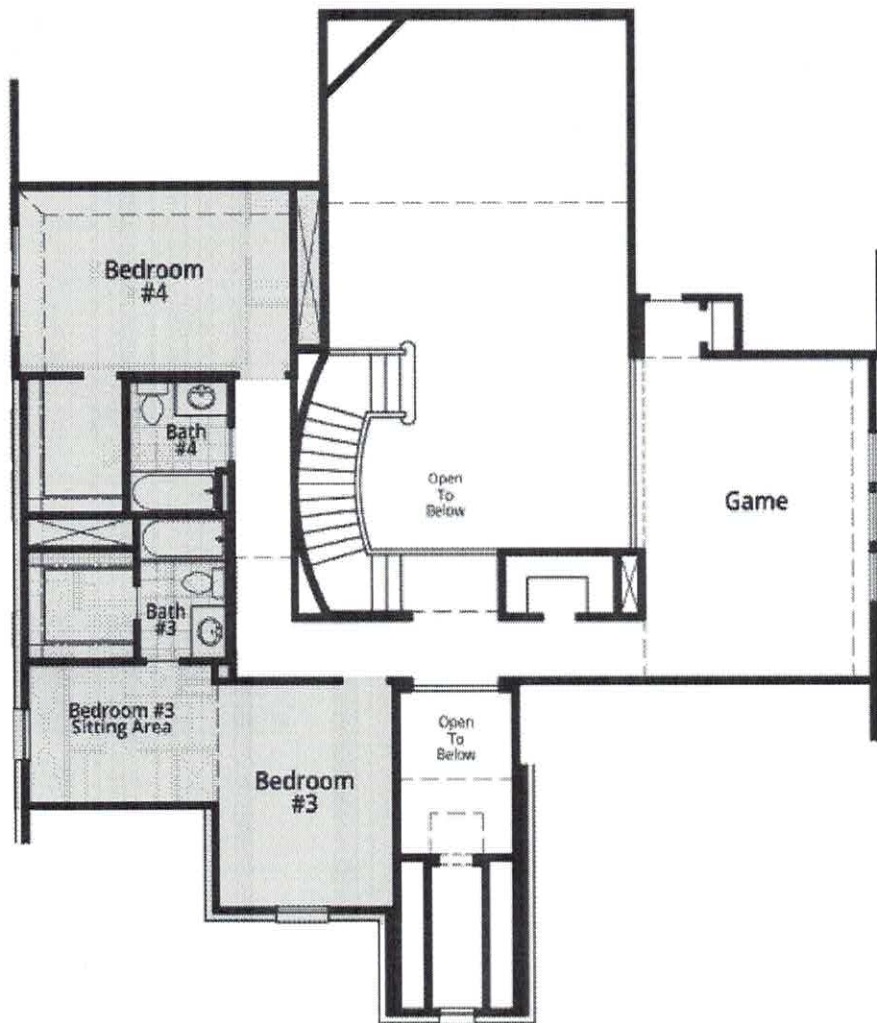

Sheffield Plan in ARTAVIA: 60ft. lots

Starting at 4 Bedrooms | 3 Bathrooms | 3,630 sq ft

First floor

Second floor