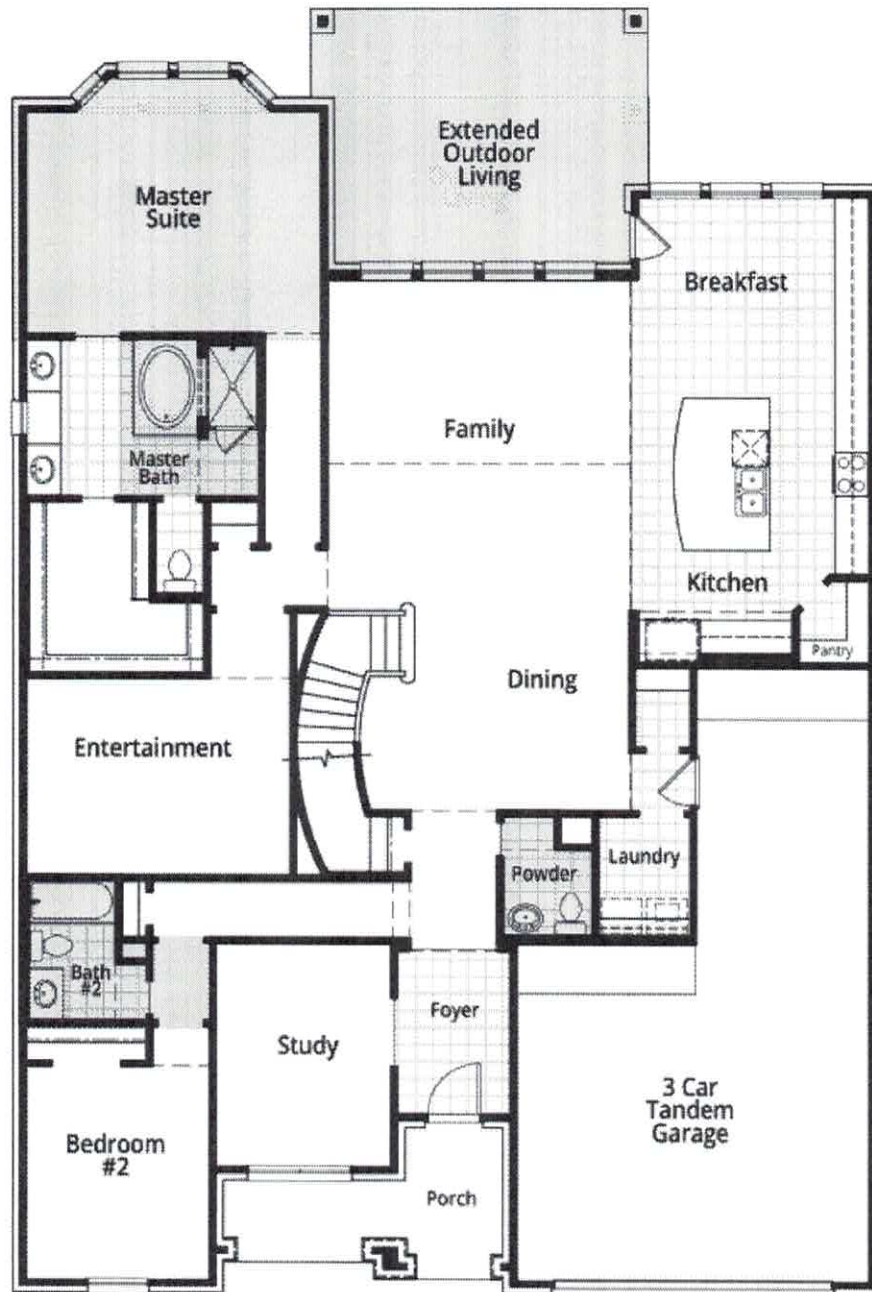

Sheffield Plan in ARTAVIA: 60ft. lots

Starting at 4 Bedrooms | 3 Bathrooms | 3,630 sq ft

First floor

Second floor