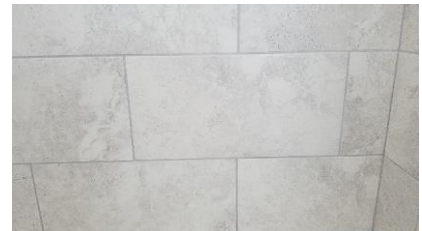

Selection Package 1

Entry Way:

- Herringbone Faux wood light grey tile (MSI Grey)

First Floor Bath:

- Grey Cabinets
- Carrera White Faux Tile In floor and shower
- Ice blue Granite

Kitchen:

- White Cabinets
- White Subway Backsplash
- Ice blue Granite
- Ebony Dark Wood Floors

Secondary Bathroom:

- Grey Cabinets
- Carrera White Faux Tile in floor and shower
- Ice blue Granite

Master Bathroom:

- Grey Cabinets
- Carrera White Faux Tile
- White Subway tile in shower.
- Ice blue Granite

Selection Package 2

Entry Way:

- Herringbone Faux wood light grey tile (Wood Trails/Glazed Ceramic Tile/ Glacier white)

First Floor Bath:

-
- White Cabinets
- Beige Grey Tile
- White Ice Granite

Kitchen:

- Grey Cabinets
- White Subway tile backsplash
- White Ice Granite
- Ebony Dark Wood Floors

Secondary Bathroom:

- White Cabinets
- Beige Grey Tile
- White Ice Granite

Master Bathroom:

- White Cabinets
- Beige Grey Tile
- White Subway tile in shower
- White Ice Granite