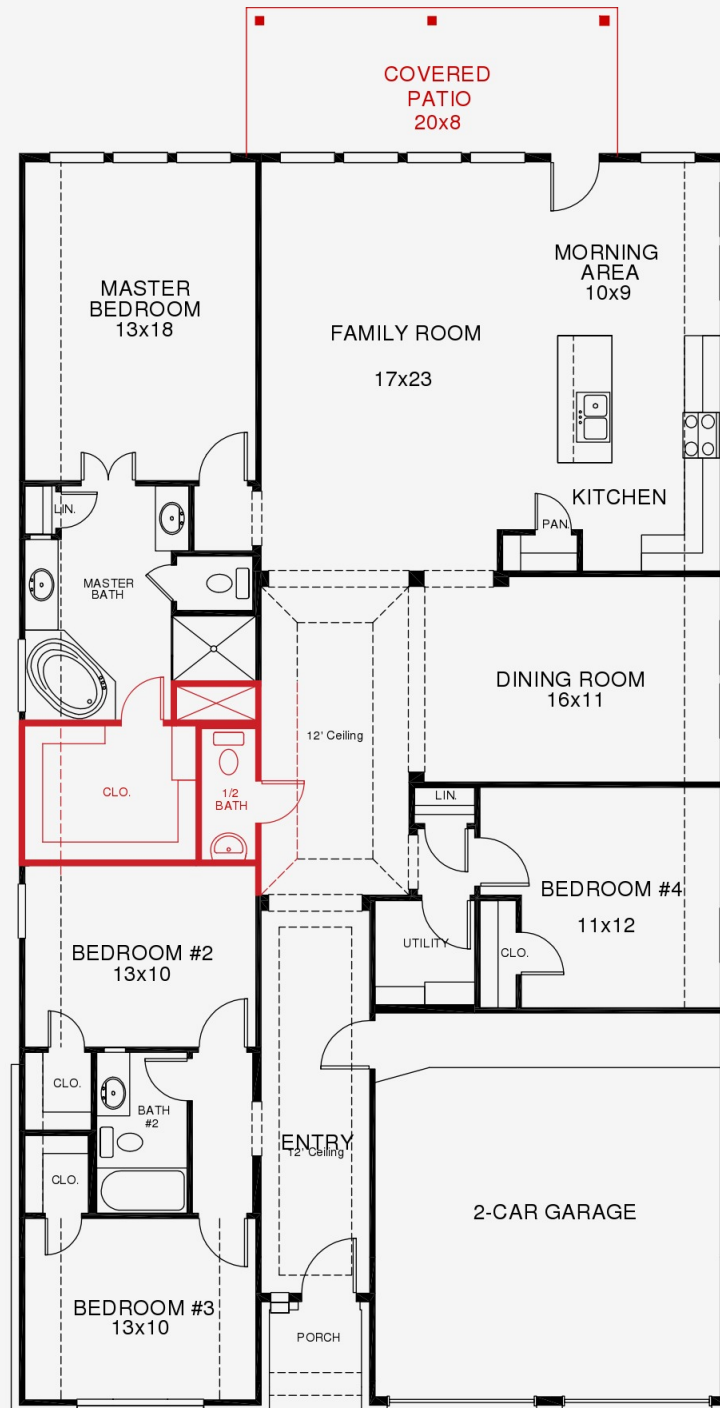

# PERRY HOMES

2267W

2,267 SQ. FT. :: 1 FLOOR :: 4 BED :: 2 BATH :: 2 GARAGE

FIRST FLOOR

Please call 1-800-247-3779 or contact a Sales Professional in a Perry Homes Sales Center with any questions.

This design, as originally designed and prior to any personalization you make, is estimated to yield approximately the number of square feet shown above. All dimensions are approximate. Square footage may vary based on as-built dimension, configurations, plan options and/or the method of calculation.

# PERRY HOMES

2267W

2,267 SQ. FT. :: 1 FLOOR :: 4 BED :: 2 BATH :: 2 GARAGE

### FIRST FLOOR

Optional Covered Patio

Optional Half Bath at Closets