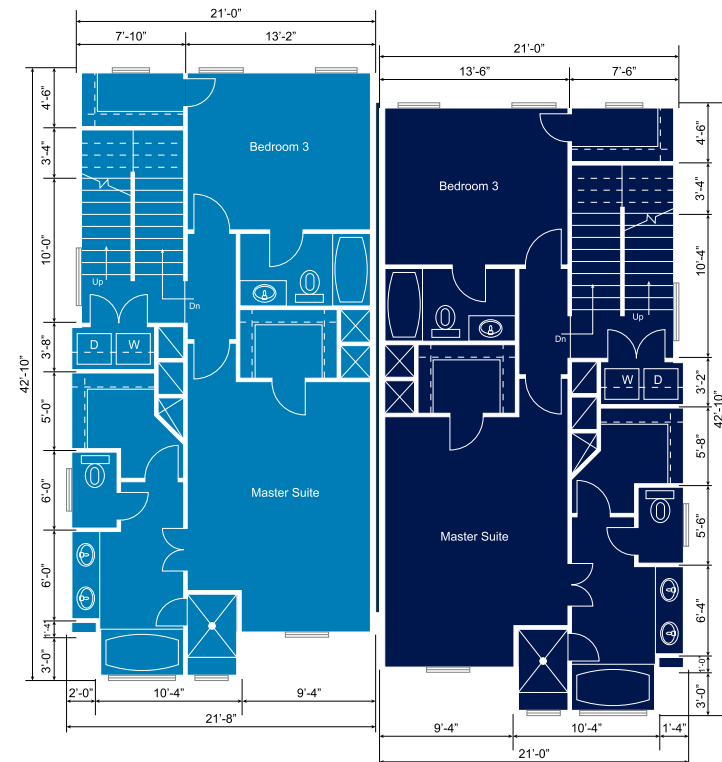

MASTER BATHROOM :

- 12x24 Porcelain Tile, bath & shower tile
- Jetted Corner Tub
- Glass Enclosed Shower
- Delta Plumbing Fixtures
- Undermounted Sink
- Arctic White Quartz Countertop
- Cantoni A76 Rovere Grigio Vena Bathroom Cabinet

SECONDARY BATHROOM :

- Gray 12x24 Porcelain Tile (Floors)
- White Ice Bright 4x10 Ceramic Tile (Shower Wall)
- Arctic White Quartz Countertops
- Undermounted Sink
- Delta Plumbing Fixtures
- Cantoni Cabinets

CPVC vents and drain pipes
 Black steel pipes for gas
 Insulated Exposed Water Lines
 (1) Water Heater
 Delta Chrome Plumbing Fixtures

Unit 01

Unit 02

FIRST FLOOR

Unit 01

Unit 02

SECOND FLOOR

Unit 01

THIRD FLOOR

Unit 01

Unit 02

ROOF DECK

Elite EADO

Unit 01
Unit 02
FIRST FLOOR

Unit 01
Unit 02
SECOND FLOOR

Unit 01
Unit 02
THIRD FLOOR