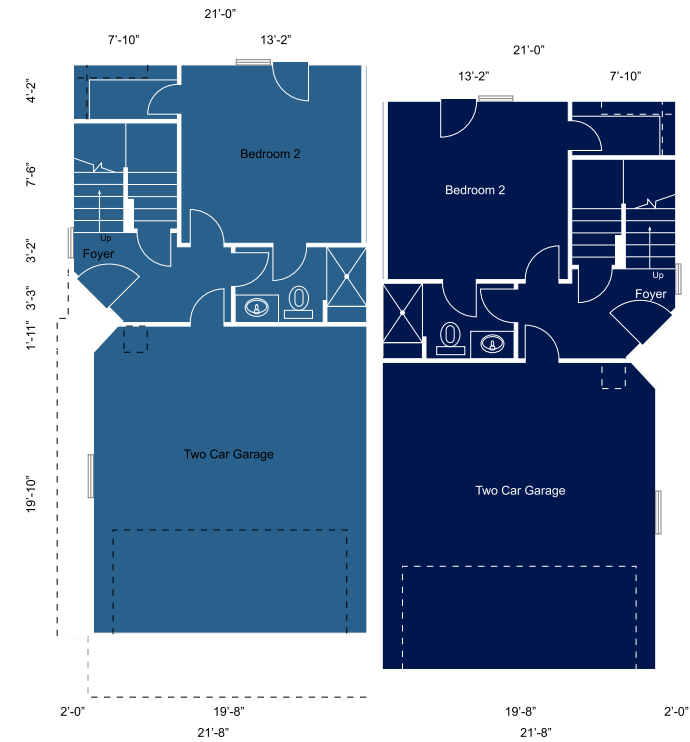

SECOND FLOOR

(KITCHEN, DINING, LIVING ROOM):

- Pre Engineered Hardwood throughout second floor
- Quartz Countertops
- Bosch Appliances
- Cantoni A76 Rovere Grigio Vena Cabinetry
- Silver Gray 8x33 Powder Room
- Porcelain Tile

MASTER BATHROOM :

- 12x24 Porcelain Tile, bath & shower tile
- Jetted Corner Tub
- Glass Enclosed Shower
- Delta Plumbing Fixtures
- Undermounted Sink
- Arctic White Quartz Countertop
- Cantoni A76 Rovere Grigio Vena Bathroom Cabinet

SECONDARY BATHROOM :

- Gray 12x24 Porcelain Tile (Floors)
- White Ice Bright 4x10 Ceramic Tile (Shower Wall)
- Arctic White Quartz Countertops
- Undermounted Sink
- Delta Plumbing Fixtures
- Cantoni Cabinets

WINDOWS

Aluminum frame, insulated (double pane), clear glass with Low-E

MASONRY

3/4" Conventional Stucco System
Sherwin Williams - SW 7005 Pure White
Finish: Sandblast

ROOFING

TruDefinition® Duration® Shingles

ELECTRICAL

All copper wiring throughout the house
GFI safety switches where required by codes
150 AMP main electric panel
All other electrical wiring as per floor plans
Recessed Can Lighting

PLUMBING :

CPVC vents and drain pipes
Black steel pipes for gas
Insulated Exposed Water Lines
(1) Water Heater
Delta Chrome Plumbing Fixtures

Unit 01

Unit 02

FIRST FLOOR