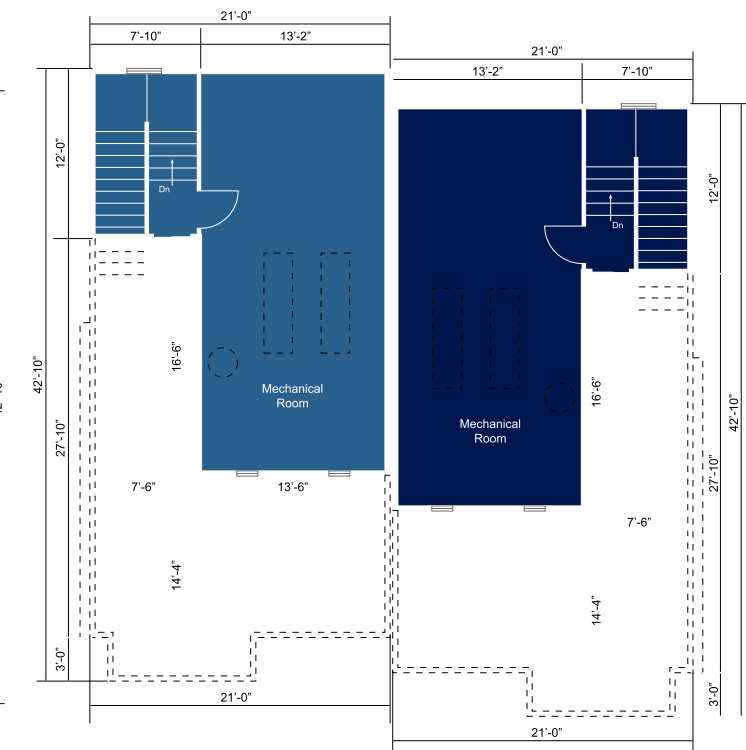

CPVC vents and drain pipes
 Black steel pipes for gas
 Insulated Exposed Water Lines
 (1) Water Heater
 Delta Chrome Plumbing Fixtures

Unit 01

Unit 02

FIRST FLOOR

Unit 01

Unit 02

SECOND FLOOR

Unit 01

THIRD FLOOR

Unit 01

Unit 02

ROOF DECK

Elite EADO

Unit 01
Unit 02
FIRST FLOOR

Unit 01
Unit 02
SECOND FLOOR

Unit 01
Unit 02
THIRD FLOOR