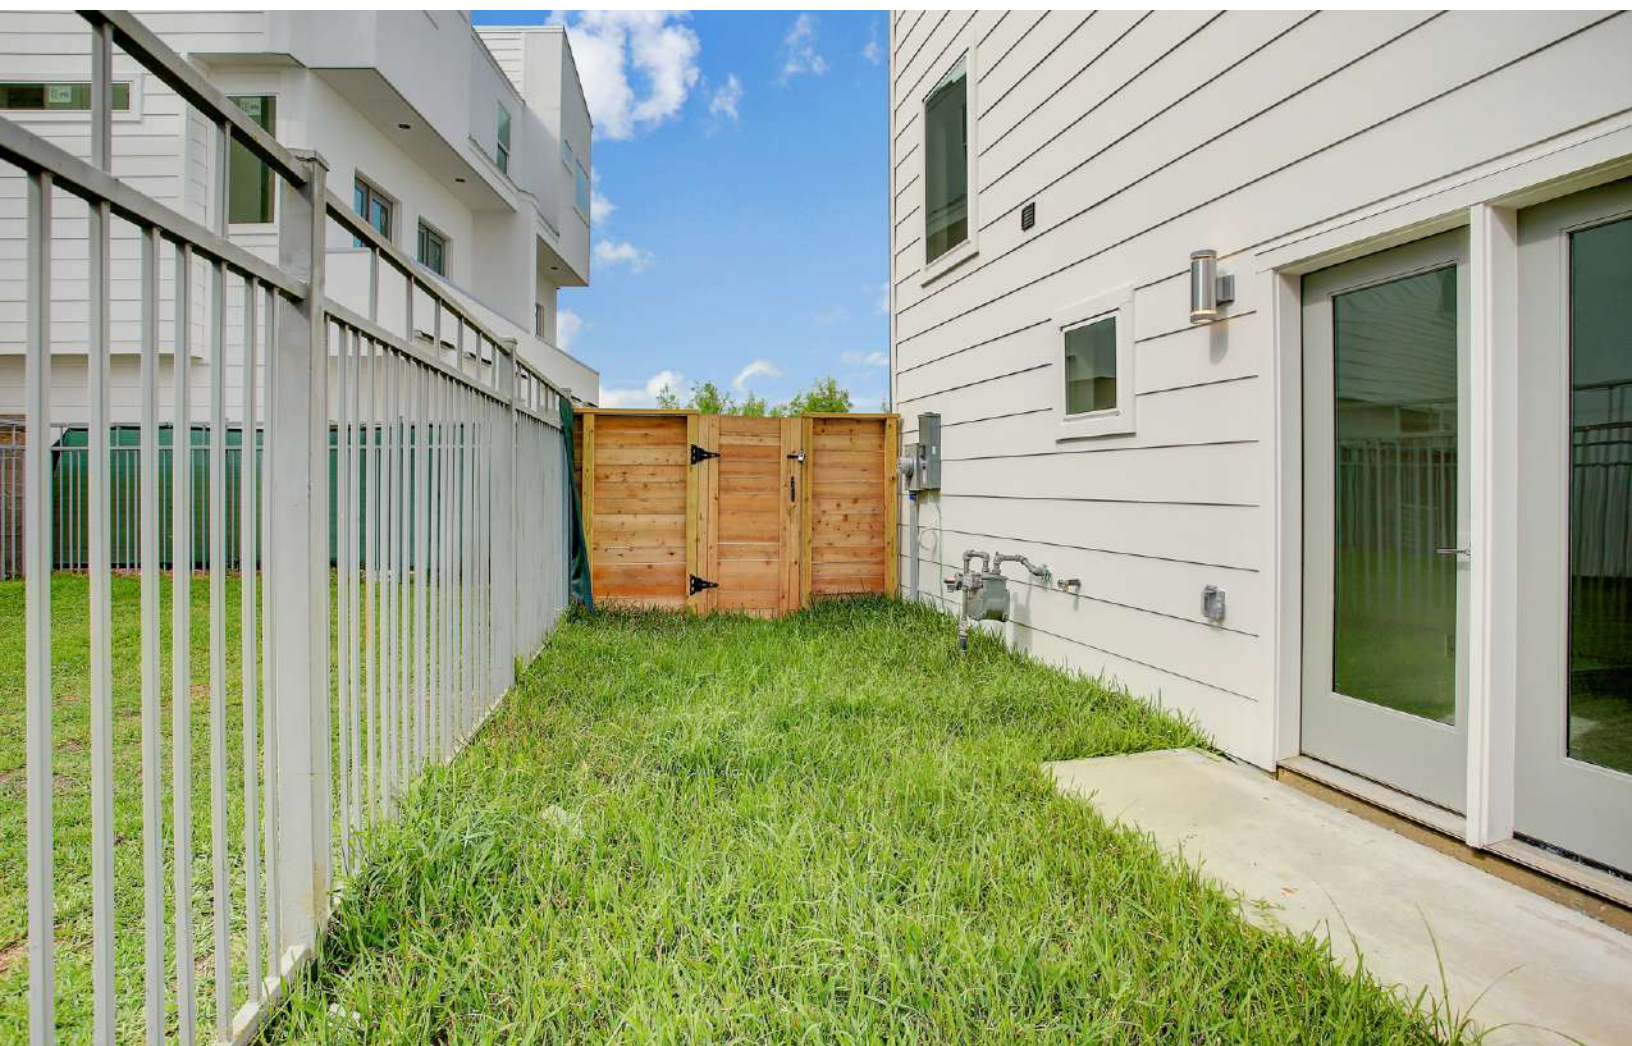

Elite EaDo

MODERN TOWNHOMES FOR SALE

Elite EaDo

MODERN TOWNHOMES FOR SALE

FIRST FLOOR

(ENTRY WAY FIRST BEDROOM,
FIRST BATHROOM)

Engineered Hardwood
(Foyer, Landing & Stairs)
First Bedroom Carpet
(Tranquil Moments - Stormy)
Gray 12x24 Porcelain Tile (Floors)
White Ice Bright 4x10 Ceramic Tile
(Shower Wall)
Arctic White Quartz Countertops
Cantoni A76 Rovere Grigio Vena
Bathroom Cabinet
Undermounted sink
Delta Plumbing Fixtures