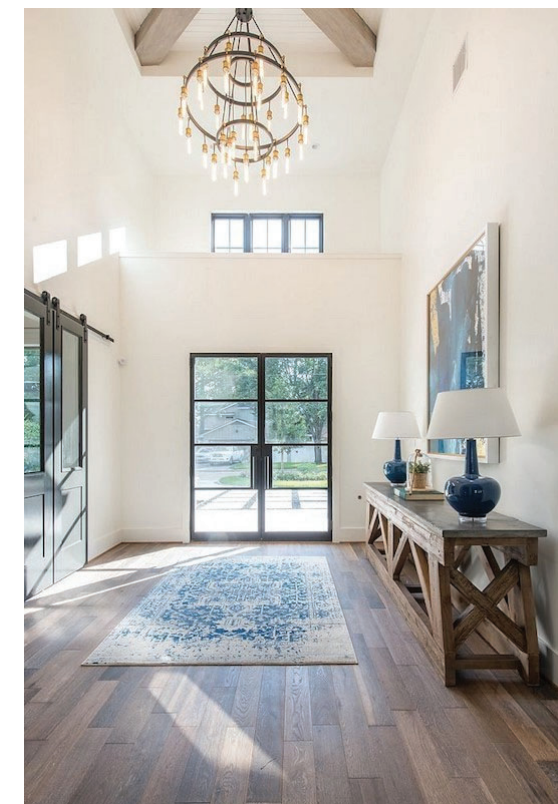

QUARTZ COUNTERTOP
MSI ARCTIC WHITE

WALL COLOR EXAMPLE