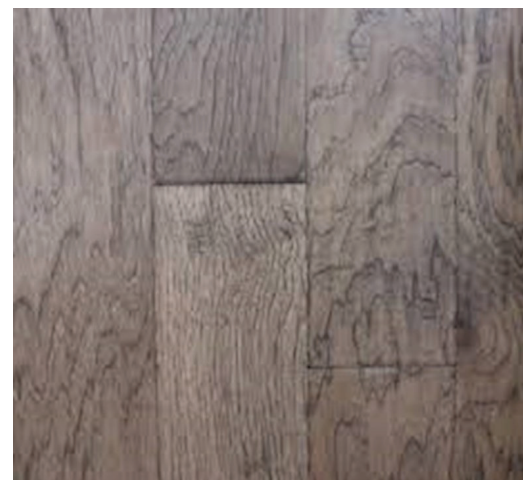

****image for inspiration purposes only****

Iron Ore SW 7069

wood floor: living/dining
/kitchen/stairs

DISCLAIMER: moodboards are for inspiration design purposes, final finishes subject to change based on developer supply. Overall aesthetic is depicted in these images with materials potentially being subbed for something of equal quality and appearance.