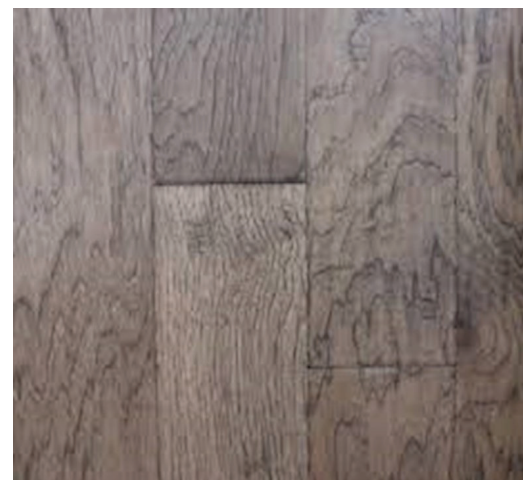

****image for inspiration purposes only****

Iron Ore SW 7069

wood floor: living/dining /kitchen/stairs

DISCLAIMER: moodboards are for inspiration design purposes, final finishes subject to change based on developer supply. Overall aesthetic is depicted in these images with materials potentially being subbed for something of equal quality and appearance.