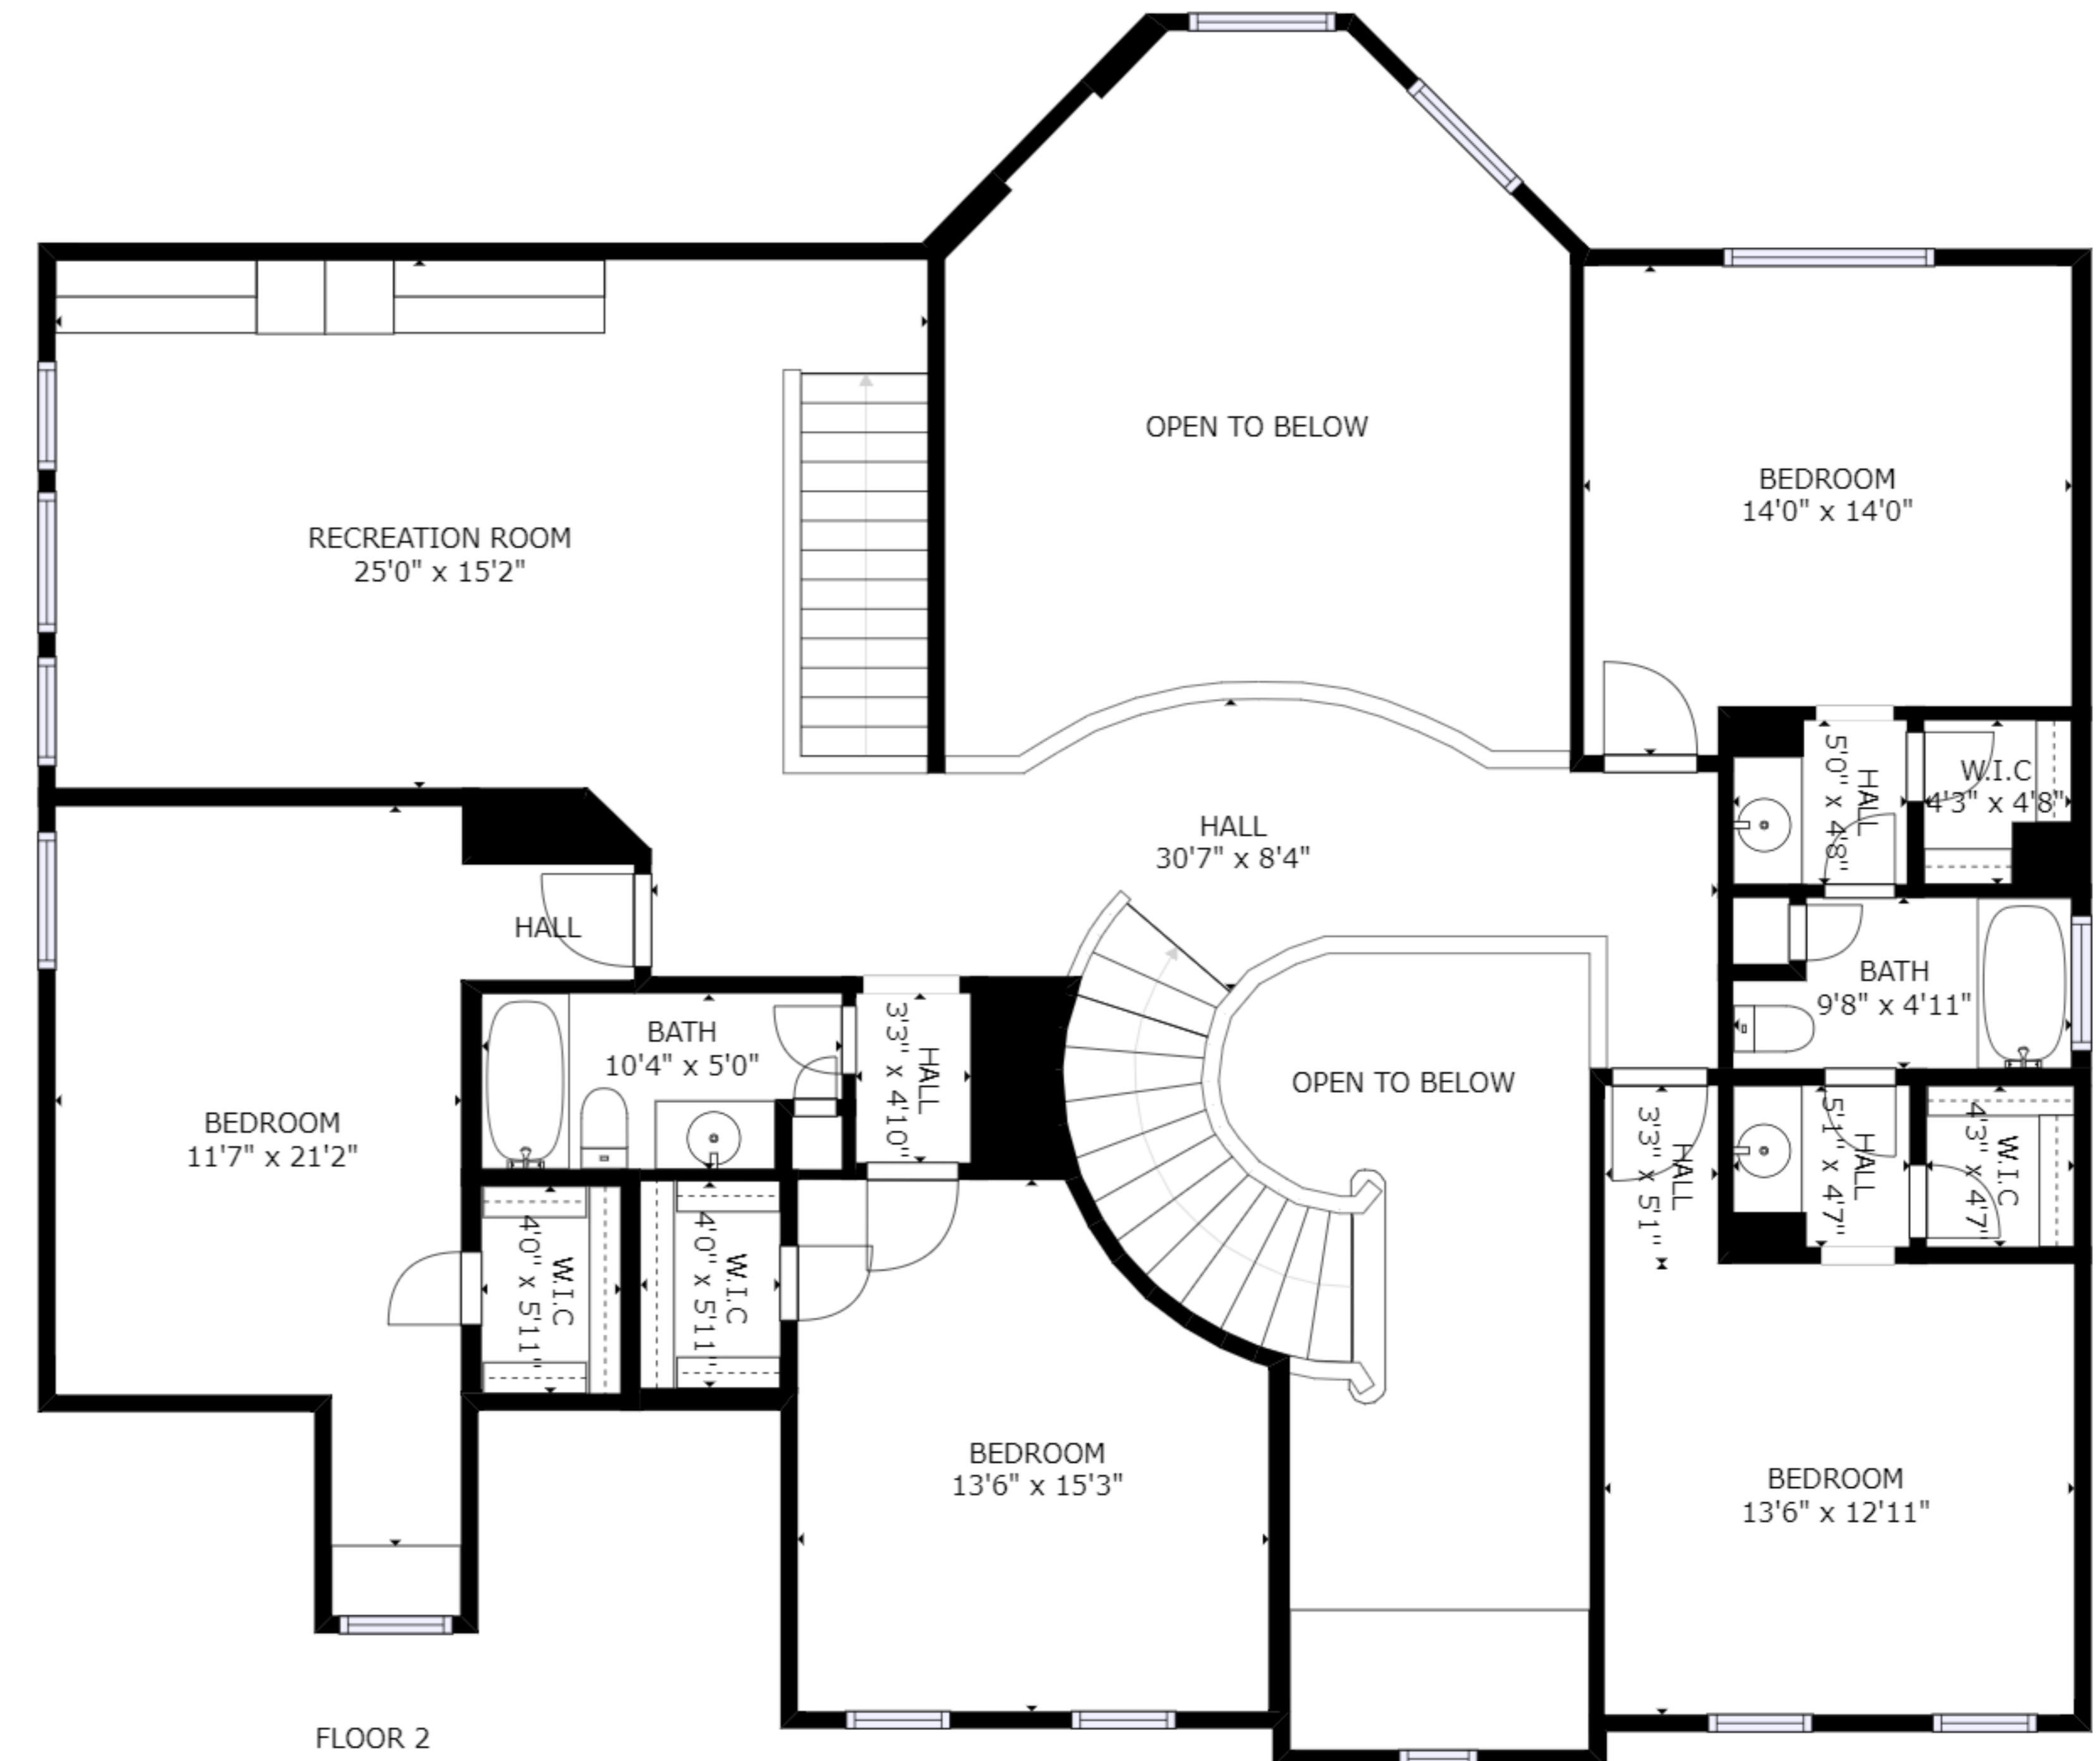

FLOOR 1

FLOOR 2

GROSS INTERNAL AREA
 FLOOR 1: 2174 sq. ft, FLOOR 2: 1819 sq. ft
 EXCLUDED AREAS: , PATIO: 235 sq. ft
 GARAGE: 488 sq. ft
 TOTAL: 3994 sq. ft

SIZES AND DIMENSIONS ARE APPROXIMATE, ACTUAL MAY VARY.