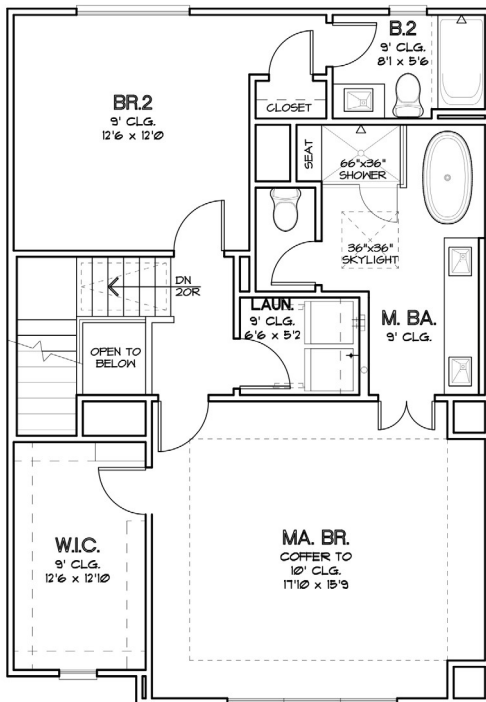

## STUART HUTCHINS VILLAS 2,073 SQ. FT.

FIRST FLOOR

SECOND FLOOR

THIRD FLOOR