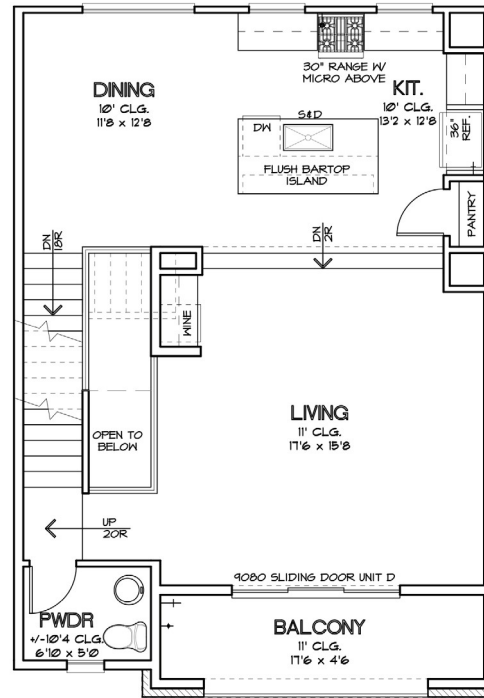

## STUART HUTCHINS VILLAS 2,073 SQ. FT.

FIRST FLOOR

SECOND FLOOR

THIRD FLOOR