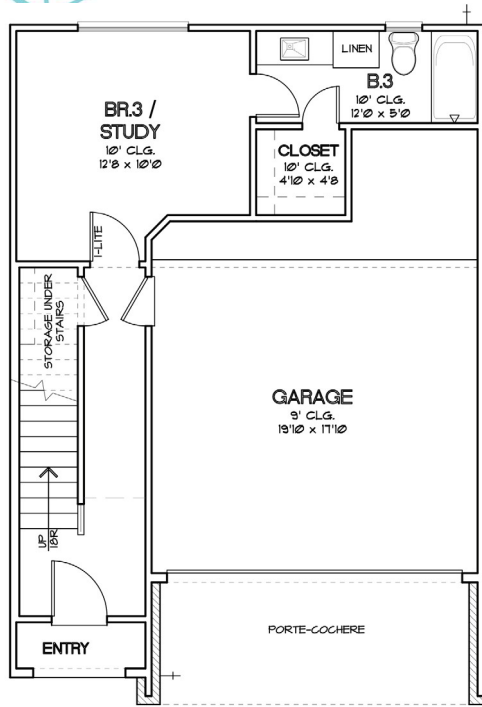

## STUART HUTCHINS VILLAS 2,073 SQ. FT.

FIRST FLOOR

SECOND FLOOR

THIRD FLOOR