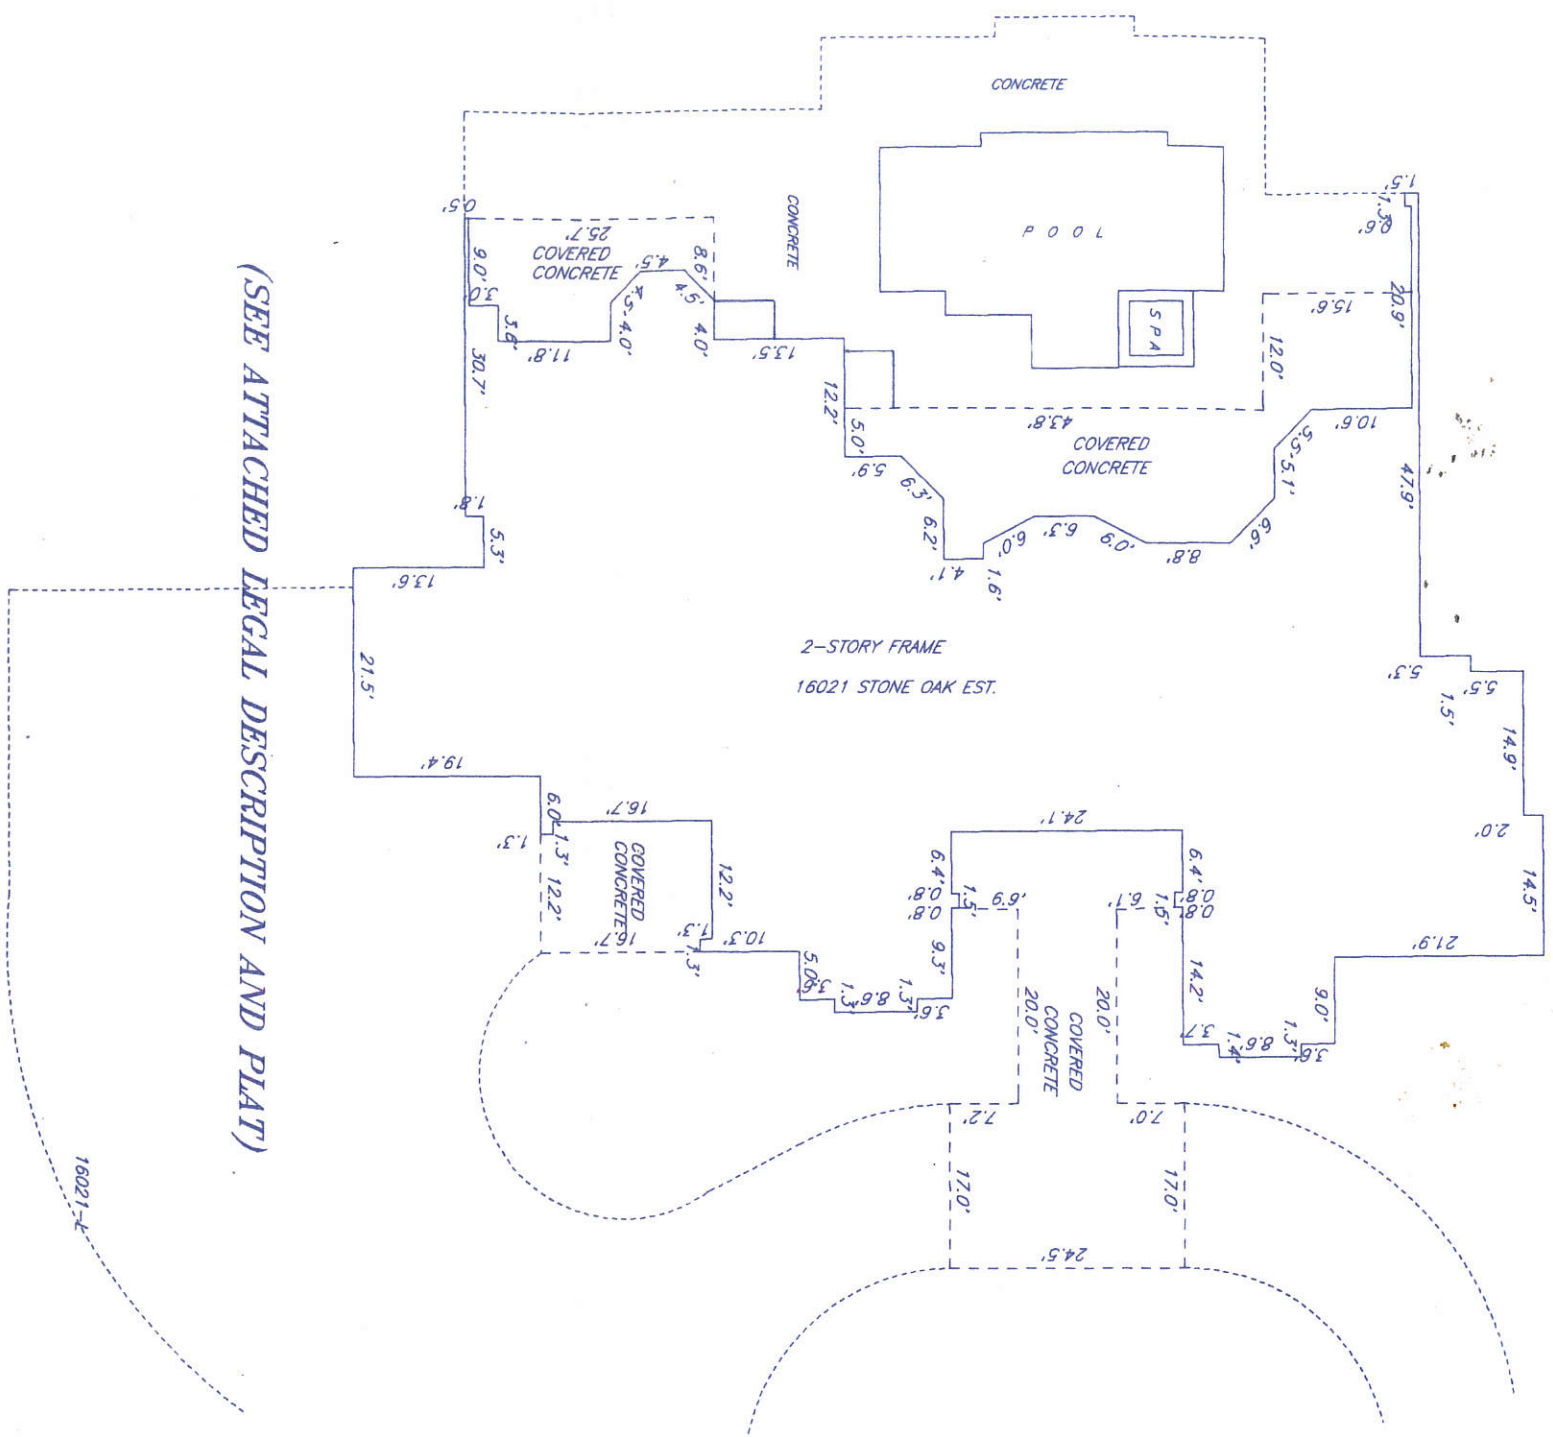

H & M SURVEYING & ASSOCIATES, INC.

PHONE: (713) 524-1500
 FAX: (713) 524-8860

P.O. BOX 980068
 HOUSTON, TEXAS 77098-0068

(SEE ATTACHED LEGAL DESCRIPTION AND PLAT)

I certify that the above plat is a true representation of a survey made on the ground under my supervision of