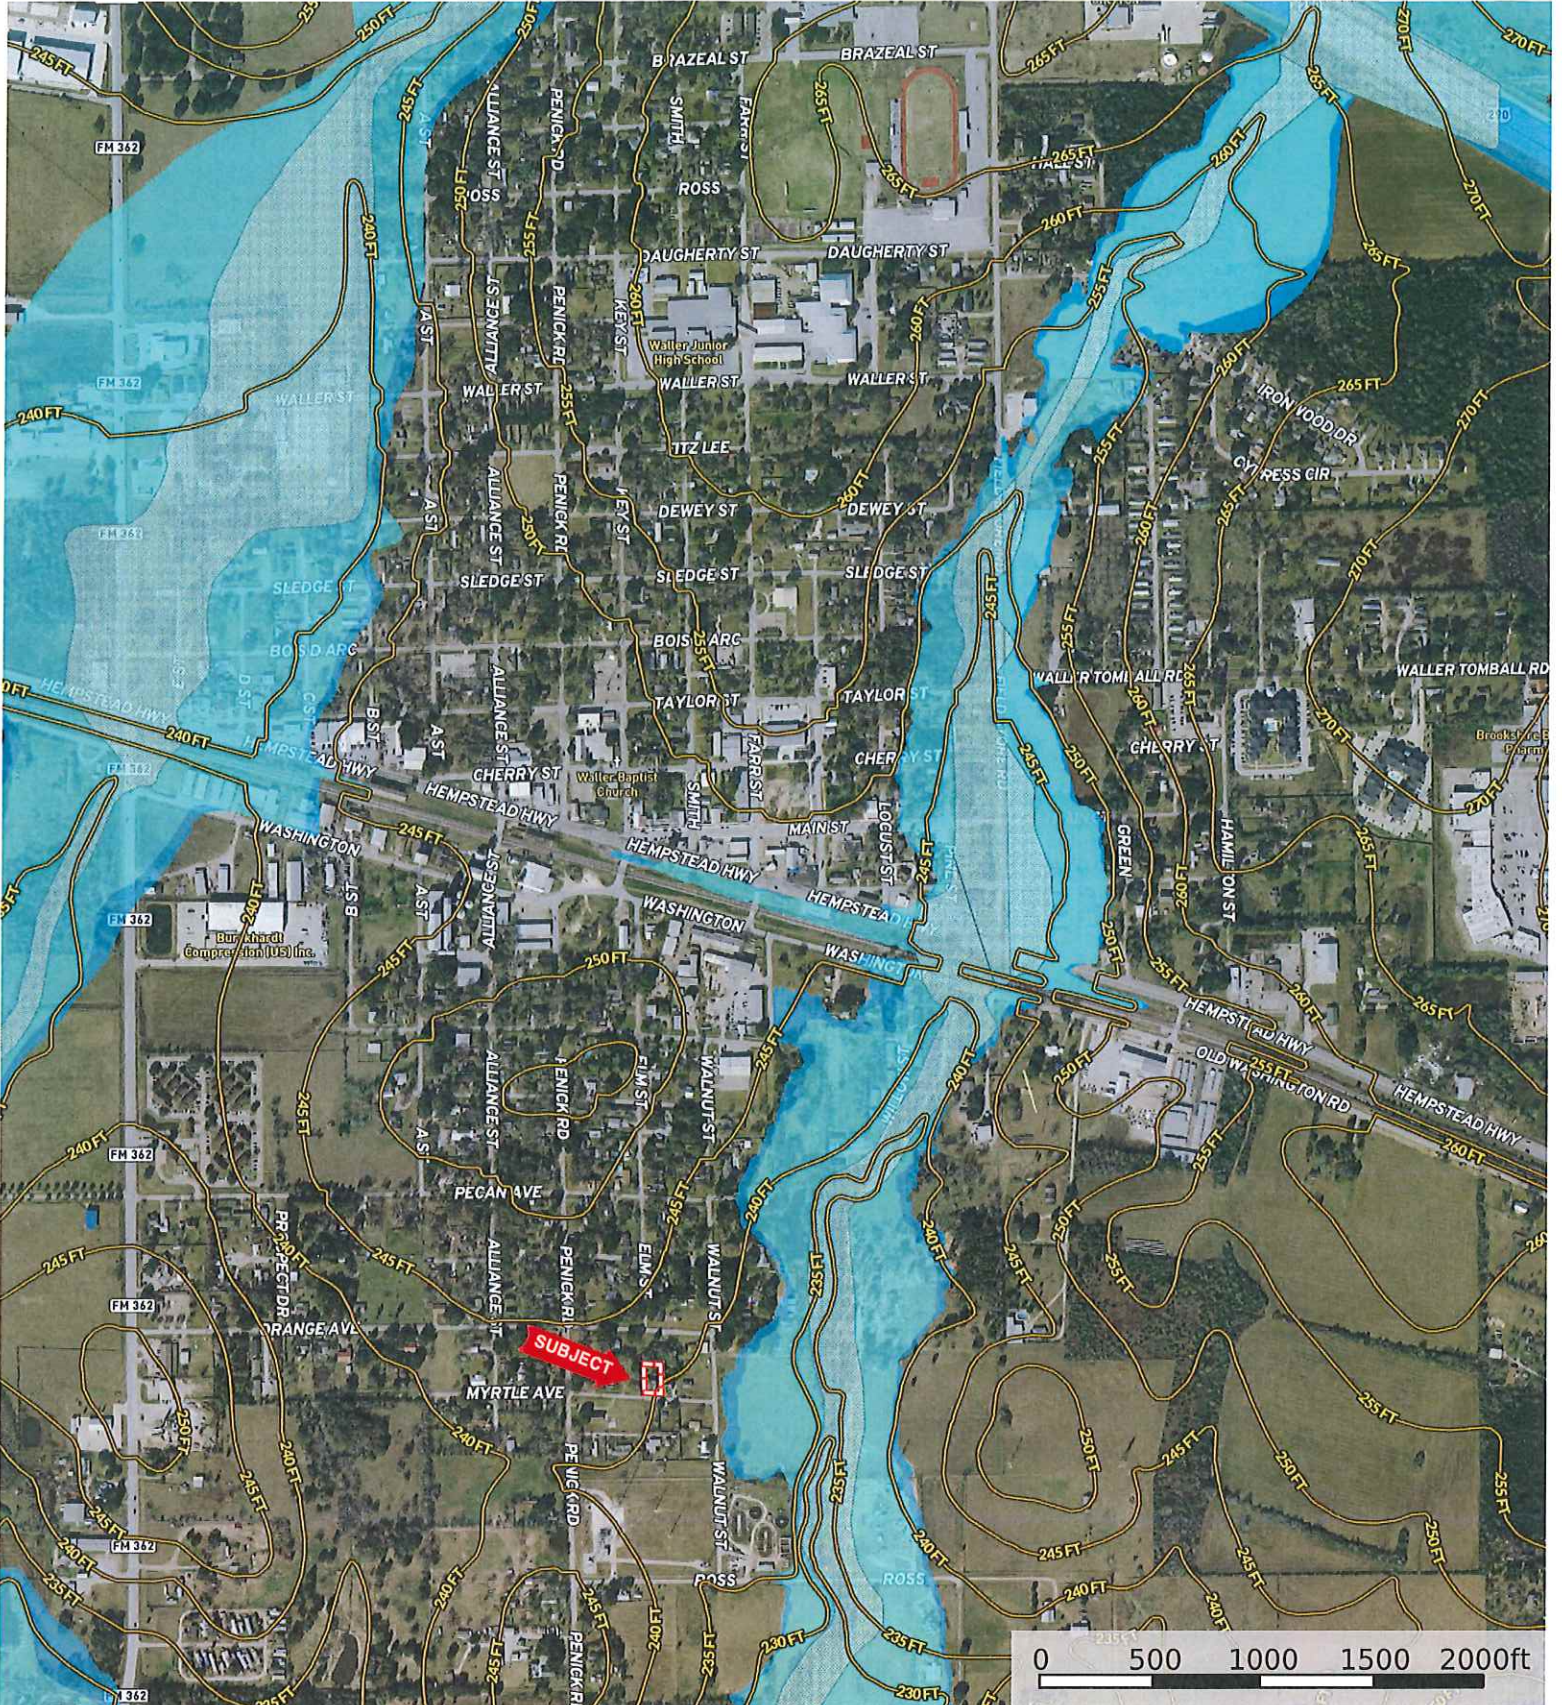

2410 Myrtle St.  
Waller County, Texas, AC +/-

 Boundary

2410 Myrtle St.  
Waller County, Texas, AC +/-

 Boundary

2410 Myrtle St.  
 Waller County, Texas, AC +/-

-  Boundary
-  100 Year Floodplain
-  500 Year Floodplain
-  Floodway
-  Special
-  Unmapped/ Not Included