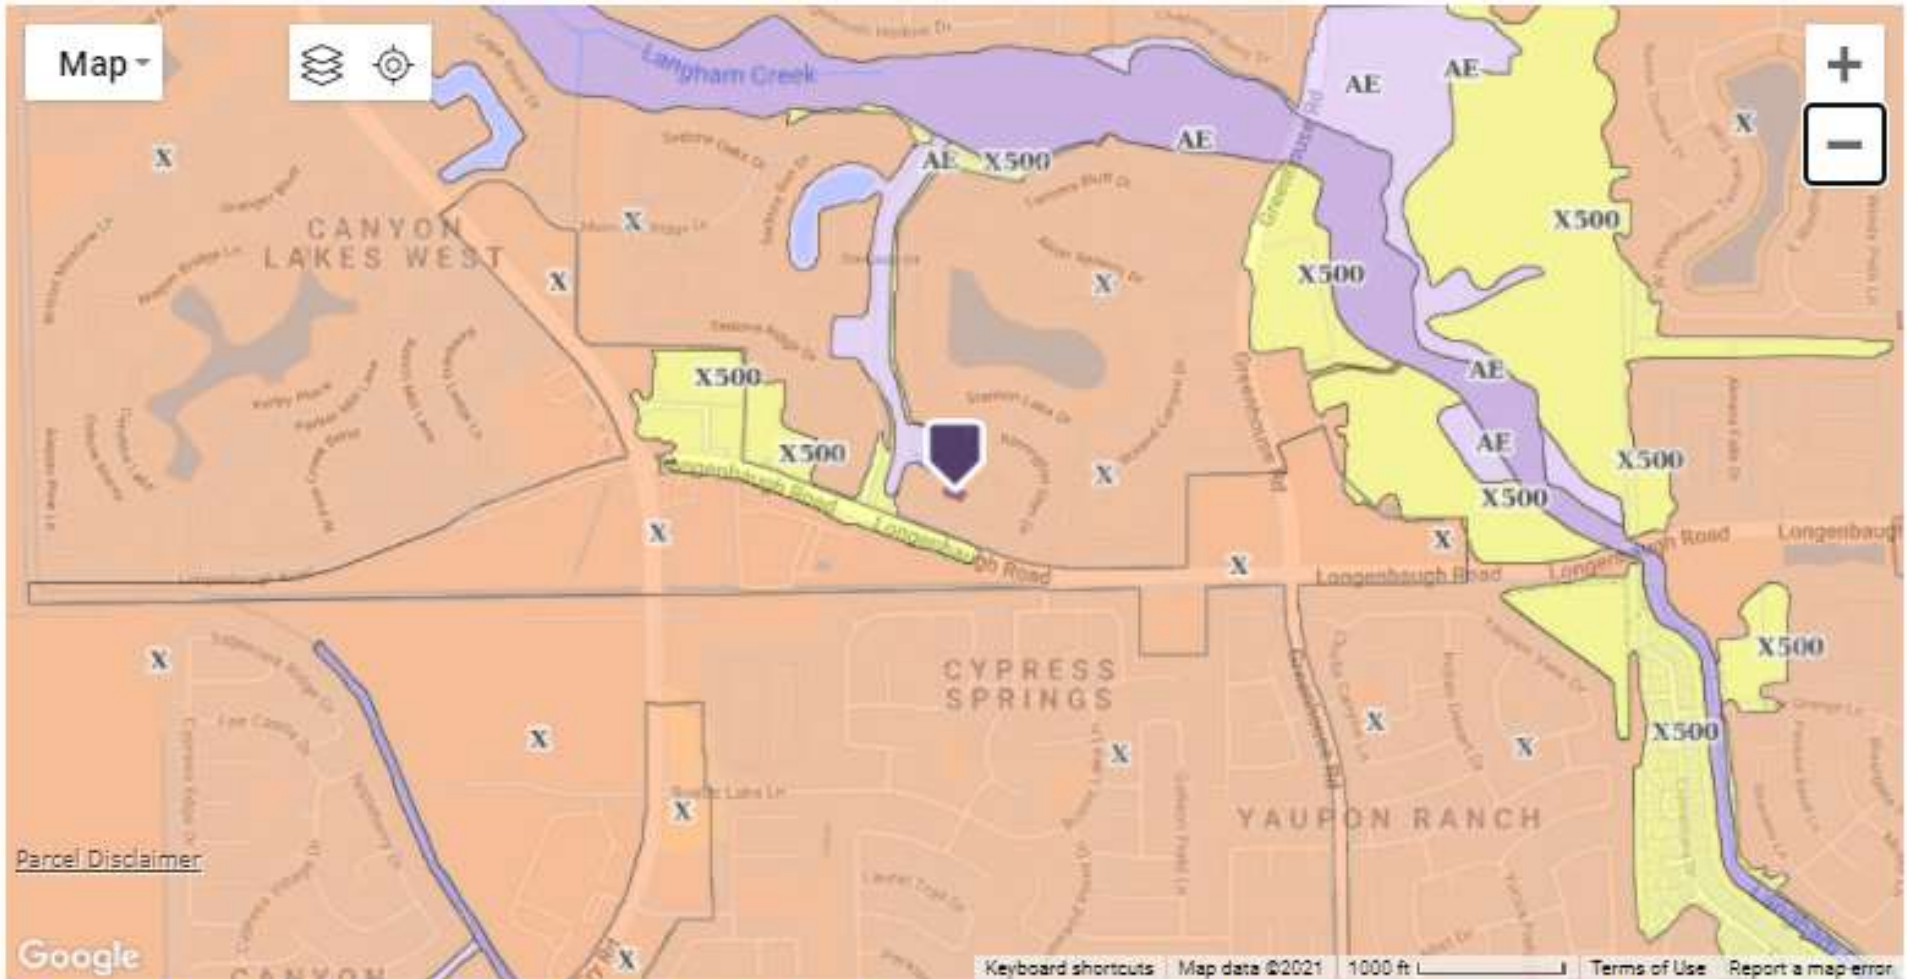

# 8207 Stratford Canyon, Cypress, Texas 77433 Harris County

[Listing](#) [Tax](#) [Photos](#) [360 History](#) [Parcel Map](#) [Flood Map](#) [Foreclosure](#) [Property Archive](#) [Attachments](#)

Flood Zone Code: **X**  
Flood Zone Date: **11/15/2019**  
Flood Zone Panel: **48201C0415N**  
Flood Code Description: **Zone X-An Area That Is Determined To Be Outside The 100- And 500-Year Floodplains.**

Special Flood Hazard Area (SFHA): **Out**  
Within 250 Feet of Multiple Flood Zone: **Yes (AE,X)**  
Flood Community Name: **HARRIS COUNTY**

- Coastal 100-Year Floodway
- Coastal 100-year Floodplain
- 100-year Floodway
- 100-year Floodplain
- Undetermined
- 500-year Floodplain incl. levee protected area
- Out of Special Flood Hazard Area