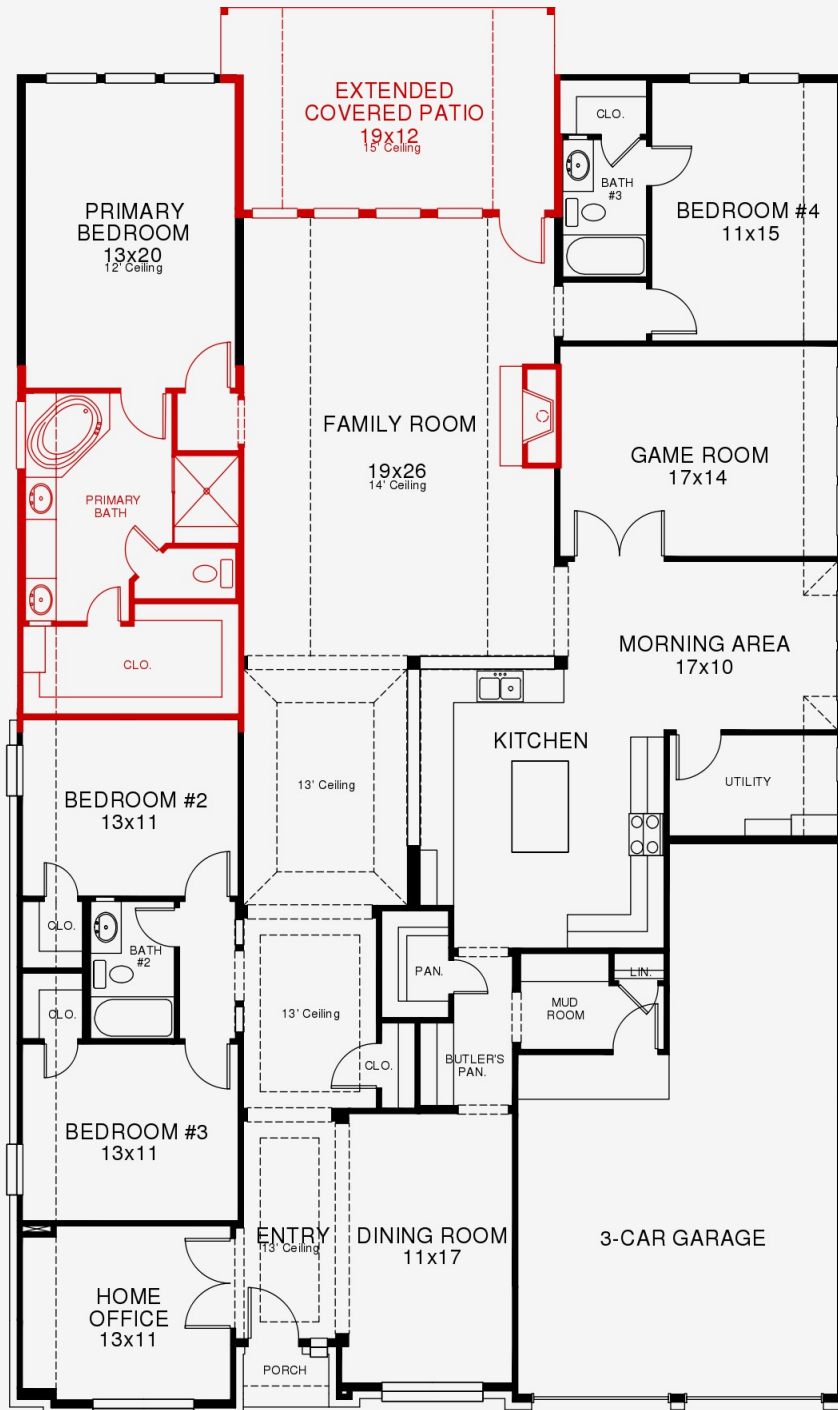

PERRY HOMES

3257W

3,257 SQ. FT. :: 1 FLOOR :: 4 BED :: 3 BATH :: 3 GARAGE

FIRST FLOOR

Please call 1-800-247-3779 or contact a Sales Professional in a Perry Homes Sales Center with any questions.

This design, as originally designed and prior to any personalization you make, is estimated to yield approximately the number of square feet shown above. All dimensions are approximate. Square footage may vary based on as-built dimension, configurations, plan options and/or the method of calculation.