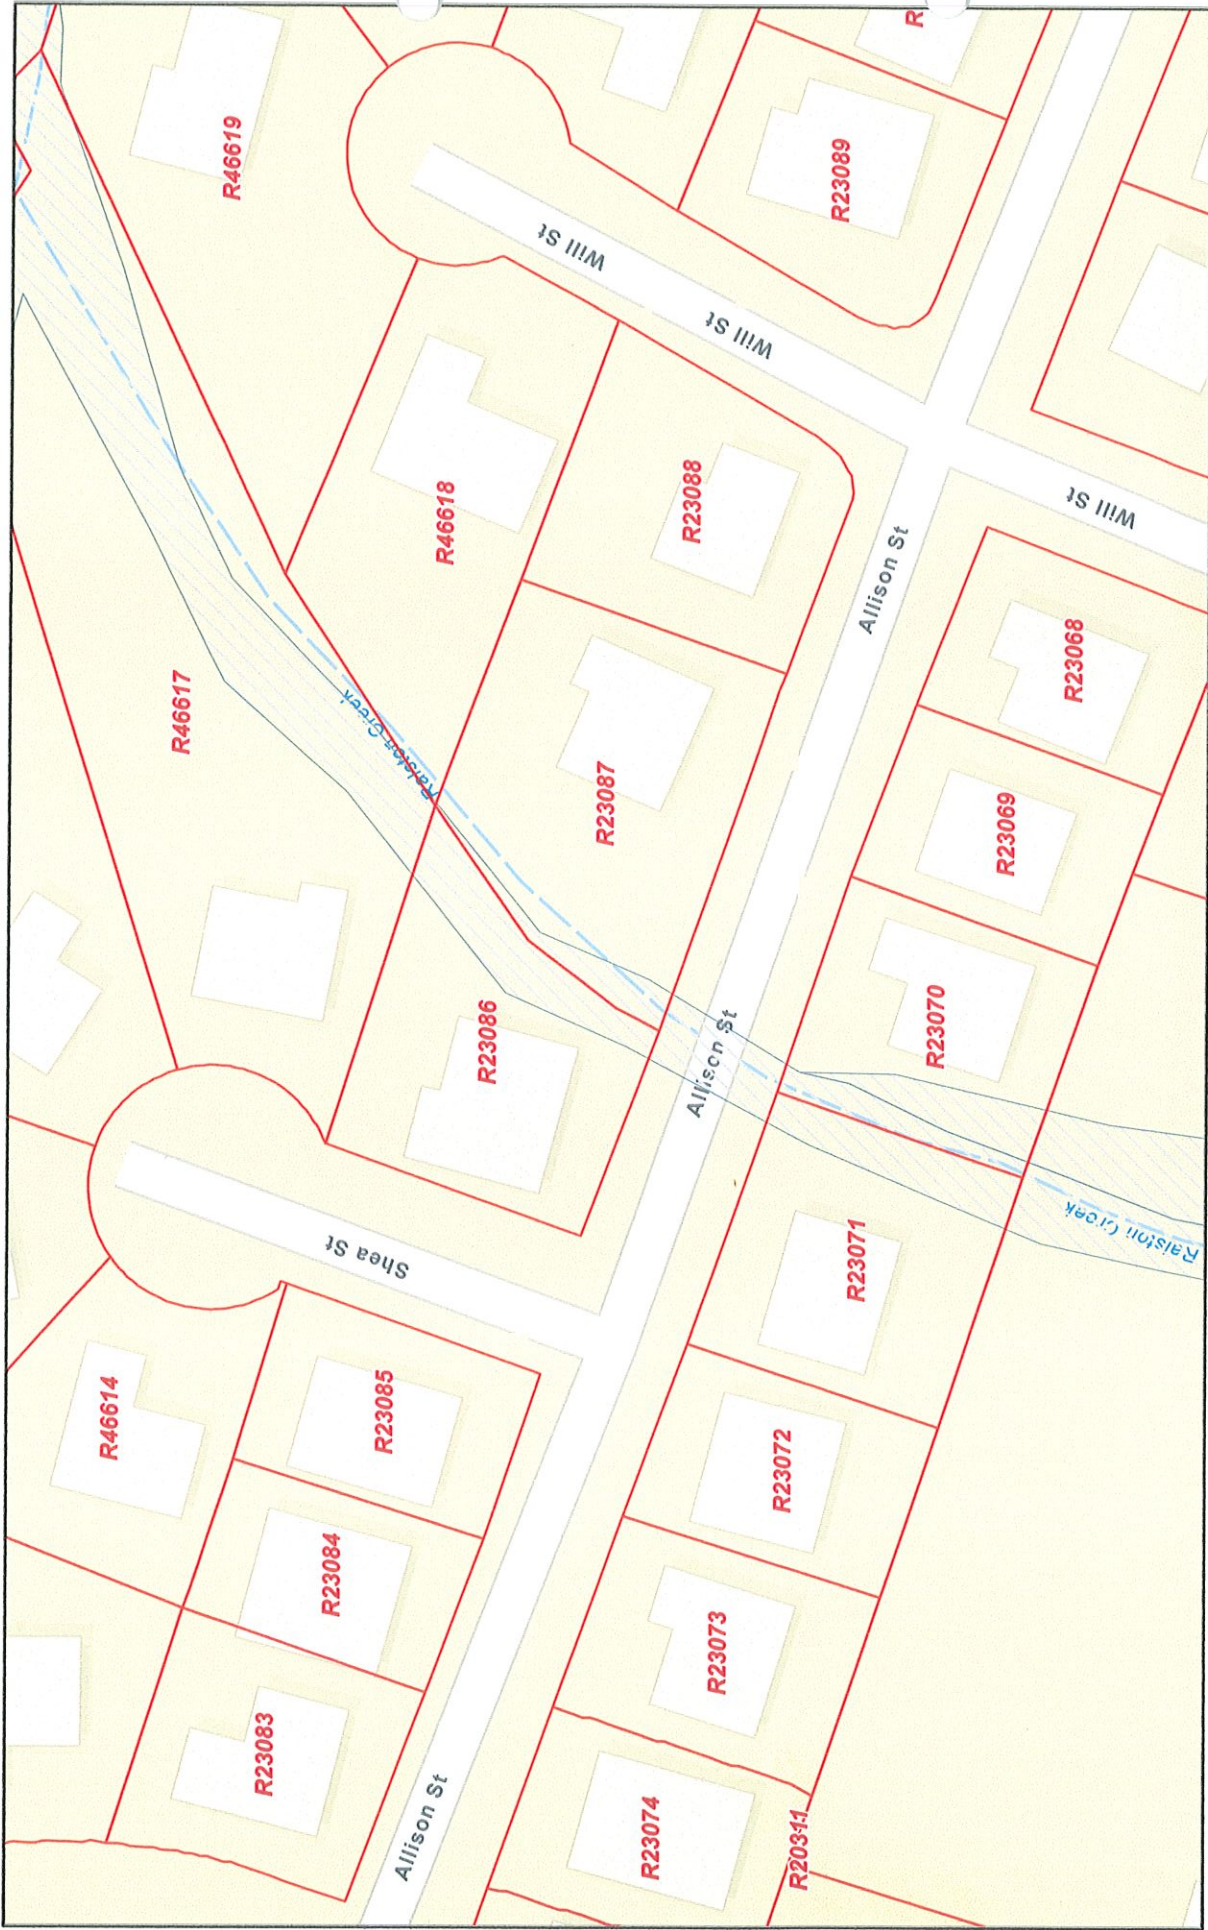

1201 Allison, Brenham
Texas, AC +/-

- Boundary
- 100 Year Floodplain
- 500 Year Floodplain
- Floodway
- Special
- Unmapped/ Not Included

Lindi Camaron Team
P: 9794514645

<http://lindicamaronteam.buybrenham.com/>

601 Medical Court

The information contained herein was obtained from sources deemed to be reliable. MapRight Services makes no warranties or guarantees as to the completeness or accuracy thereof.

Engineering and Development Services

November 3, 2021

1:564

Washington CAD Web Map

11/3/2021, 4:37:27 PM

1:1,128

- Parcels
- Flood Plain
- Washington County Boundary

Esri Community Maps Contributors, Baylor University, Texas Parks &

Disclaimer: This product is for informational purposes only and has not been prepared for or be suitable for legal, engineering, or surveying purposes. It does not represent an on-the-ground survey and represents only the approximate relative location of boundaries. Washington County Appraisal District, BIS Consulting -