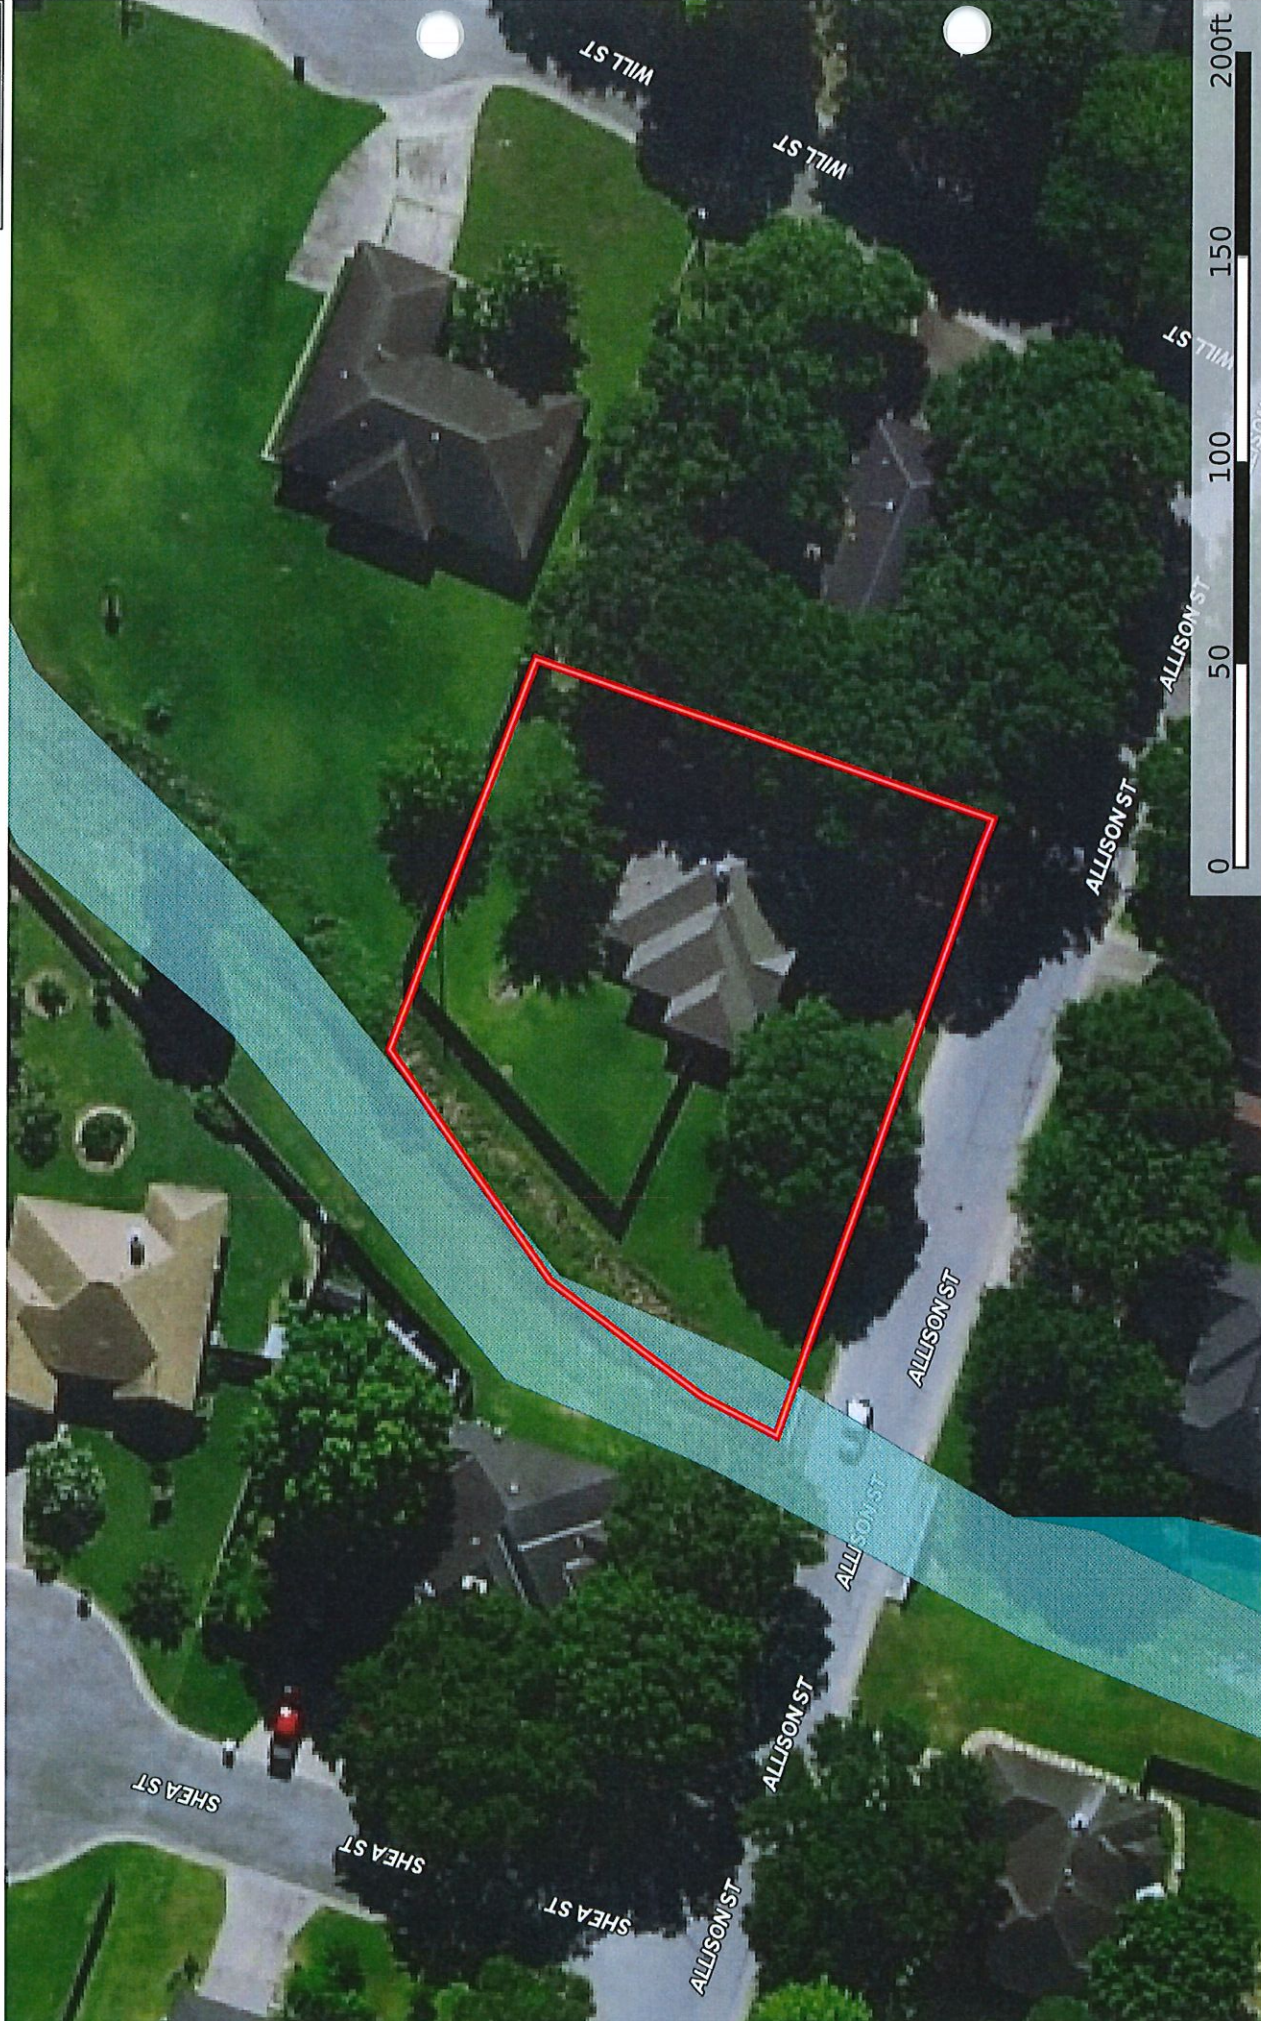

1201 Allison, Brenham
Texas, AC +/-

- Boundary
- 100 Year Floodplain
- 500 Year Floodplain
- Floodway
- Special
- Unmapped/ Not Included

Lindi Camaron Team
P: 9794514645

<http://lindicamaronteam.buybrenham.com/>

November 3, 2021

1:564

Washington CAD Web Map

11/3/2021, 4:37:27 PM

1:1,128

- Parcels
- Flood Plain
- Washington County Boundary

Esri Community Maps Contributors, Baylor University, Texas Parks &

Disclaimer: This product is for informational purposes only and has not been prepared for or be suitable for legal, engineering, or surveying purposes. It does not represent an on-the-ground survey and represents only the approximate relative location of boundaries. Washington County Appraisal District, BIS Consulting -