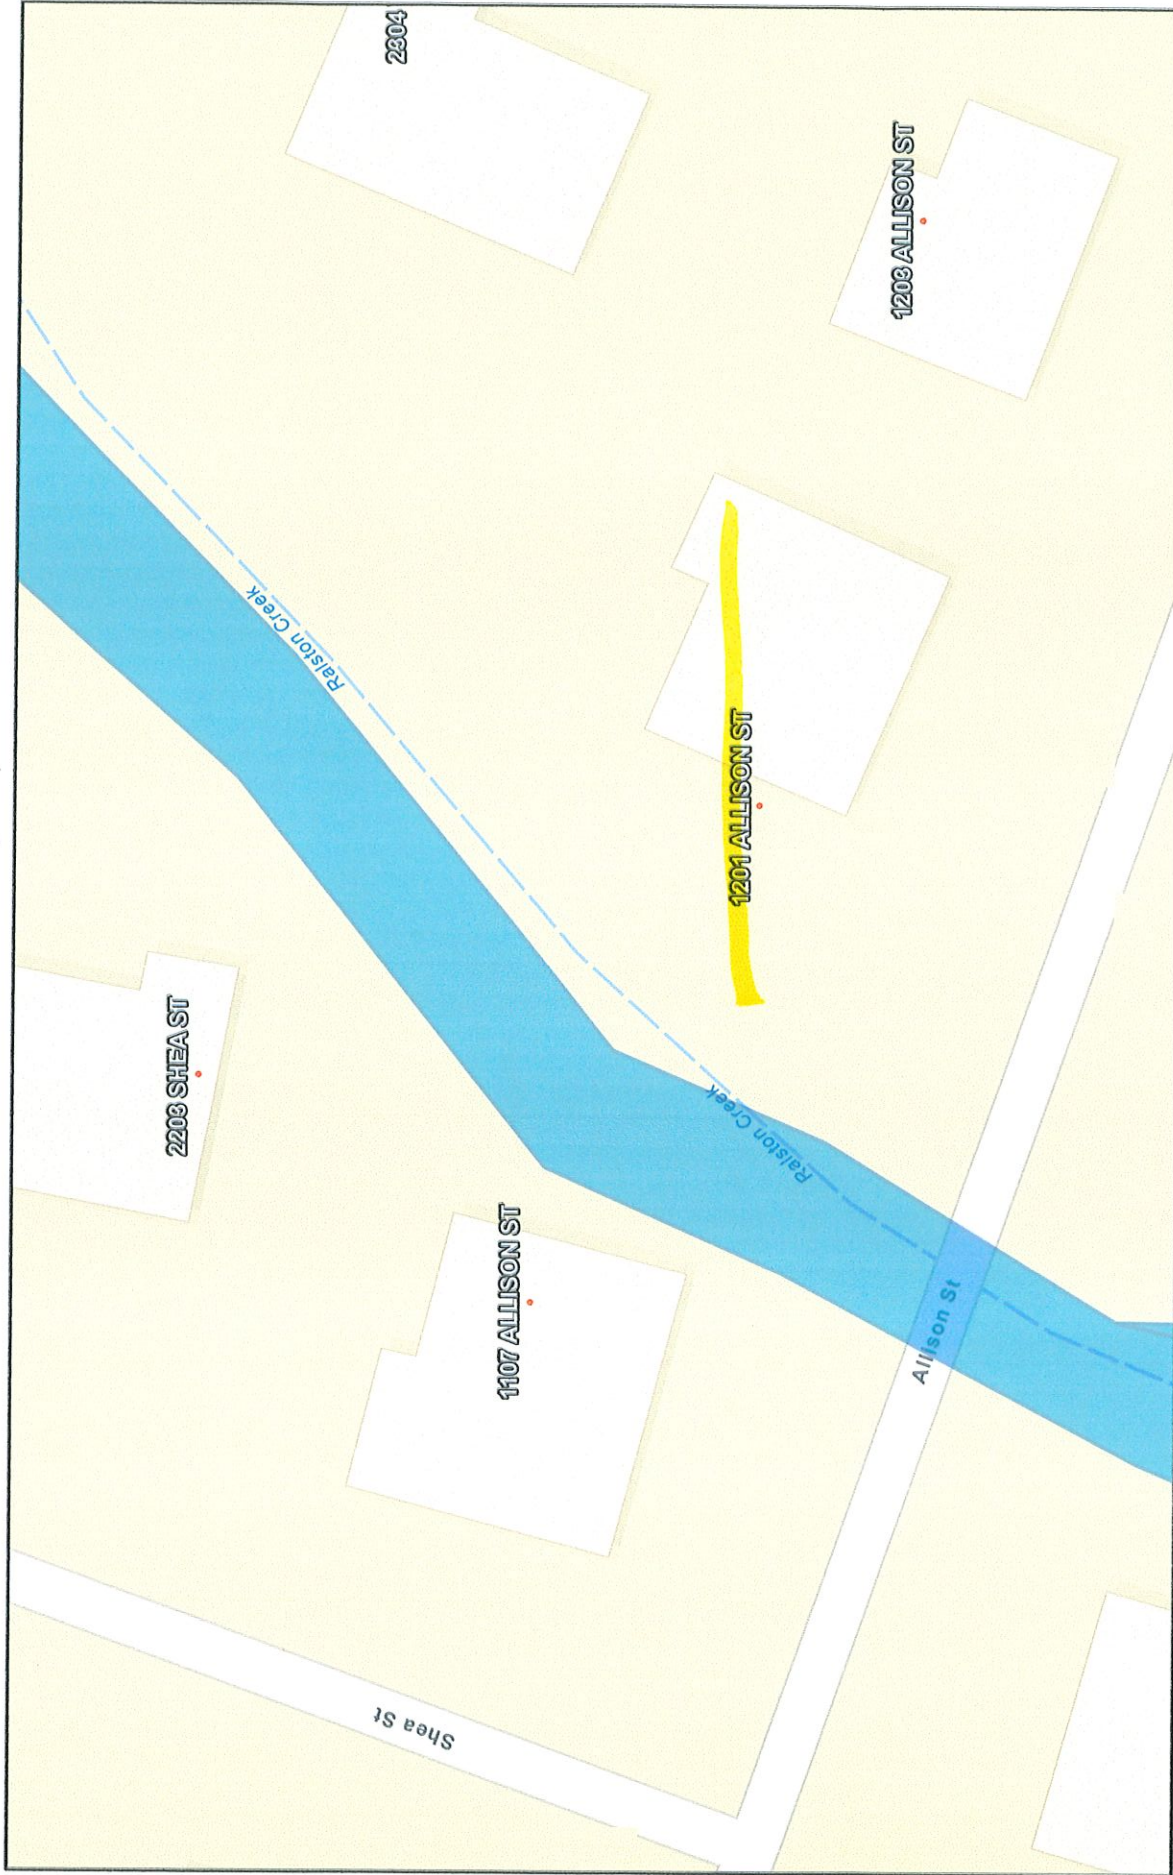

1201 Allison, Brenham
Texas, AC +/-

- Boundary
- 100 Year Floodplain
- 500 Year Floodplain
- Floodway
- Special
- Unmapped/ Not Included

Lindi Camaron Team
P: 9794514645

<http://lindicamaronteam.buybrenham.com/>

November 3, 2021

1:564

Washington CAD Web Map

11/3/2021, 4:37:27 PM

1:1,128

- Parcels
- Flood Plain
- Washington County Boundary

Esri Community Maps Contributors, Baylor University, Texas Parks &

Disclaimer: This product is for informational purposes only and has not been prepared for or be suitable for legal, engineering, or surveying purposes. It does not represent an on-the-ground survey and represents only the approximate relative location of boundaries. Washington County Appraisal District, BIS Consulting -