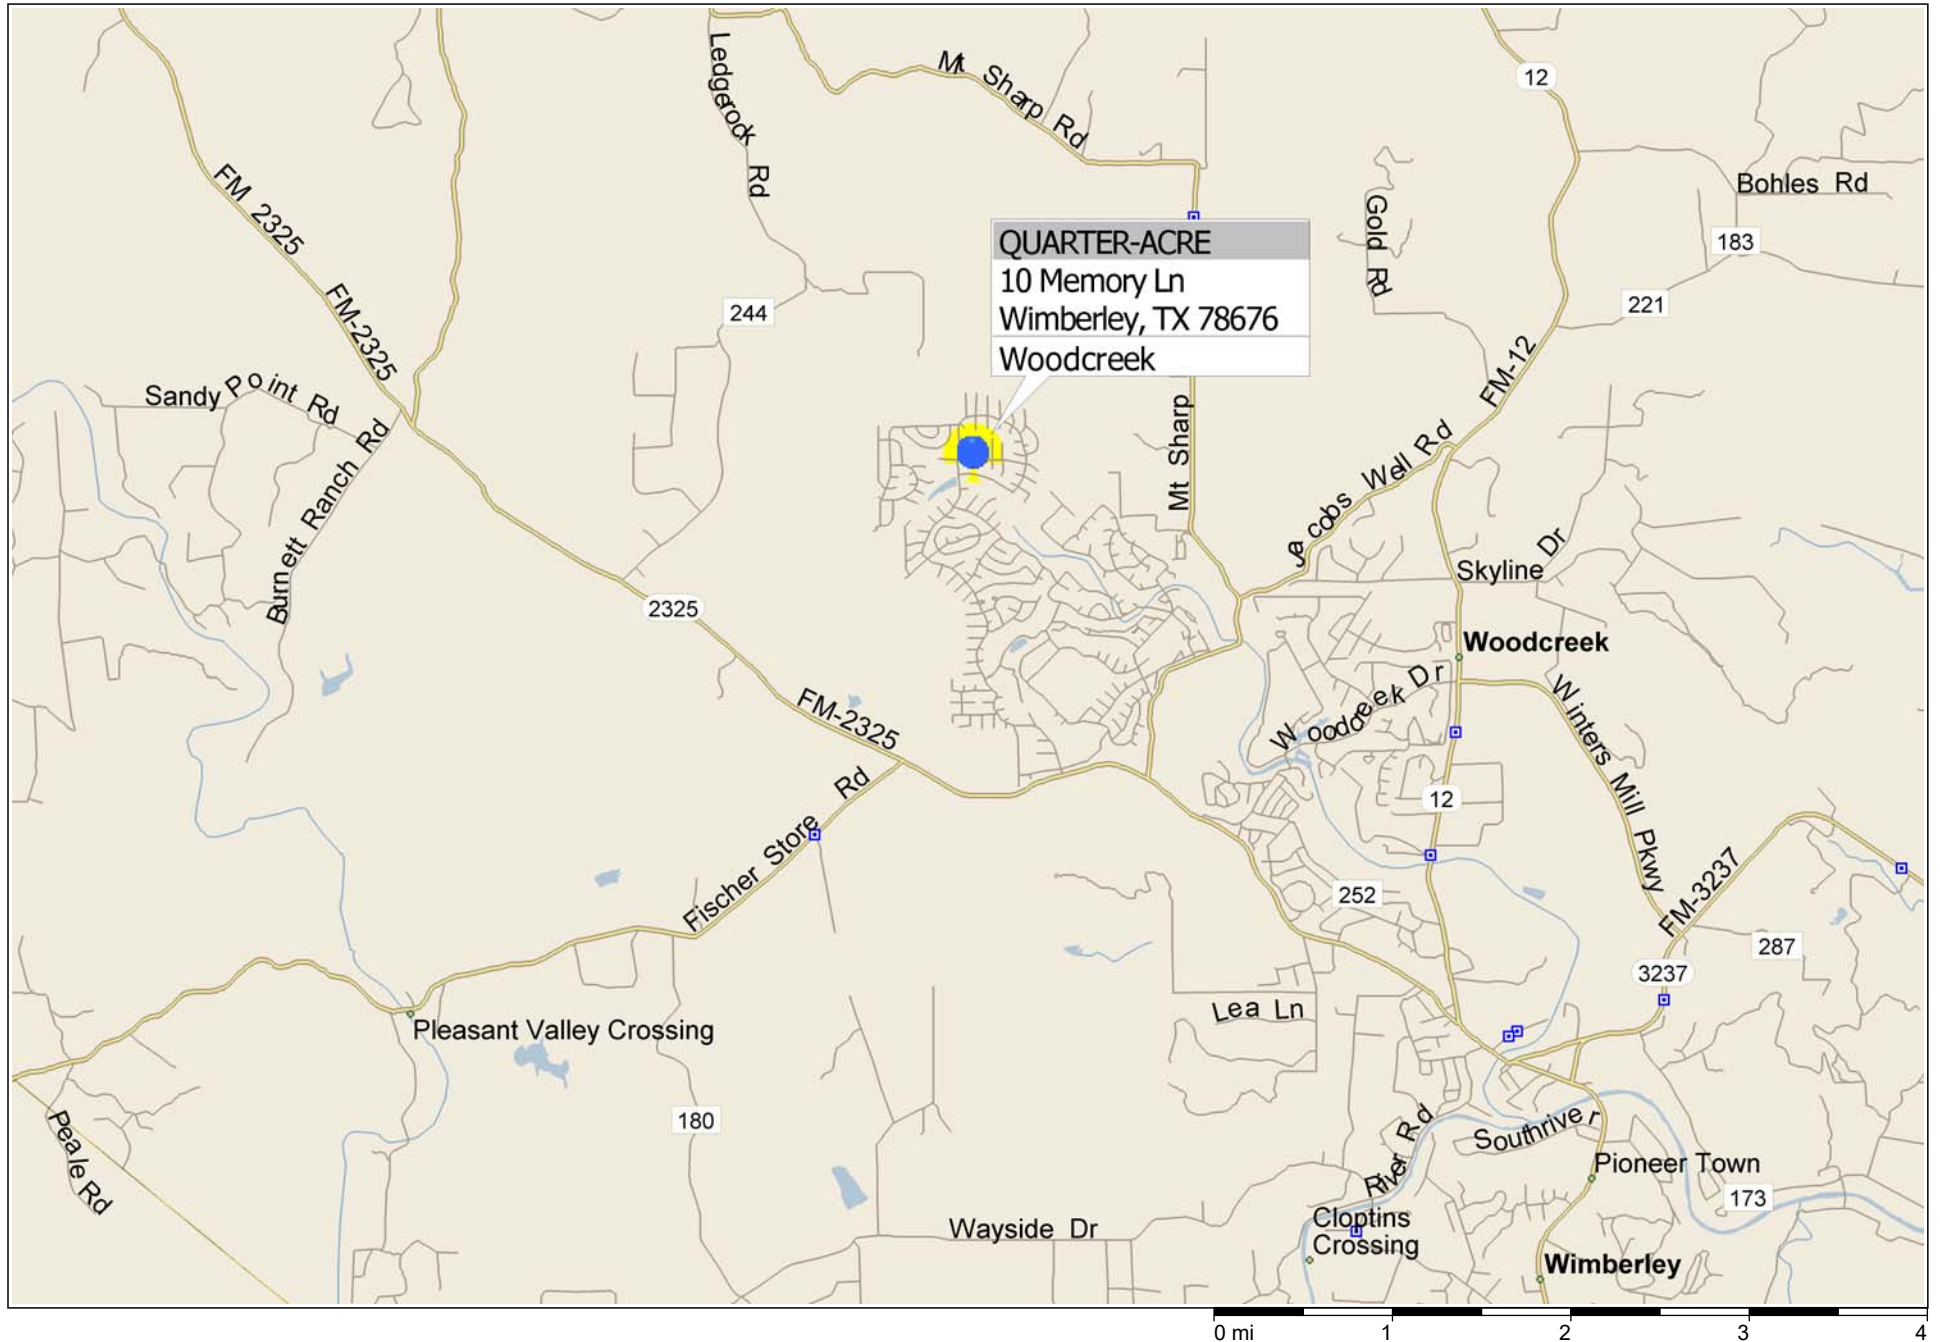

**** QUARTER-ACRE ** 10 Memory Ln ~ Wimberley TX**

VALLEY SPRING RD

MEMORY LN

HARMONY LN

WIDE CANYON DR

WIDE CANYON DR

TAMMY TER

RING RD

1040 FT

1020 FT

1020 FT