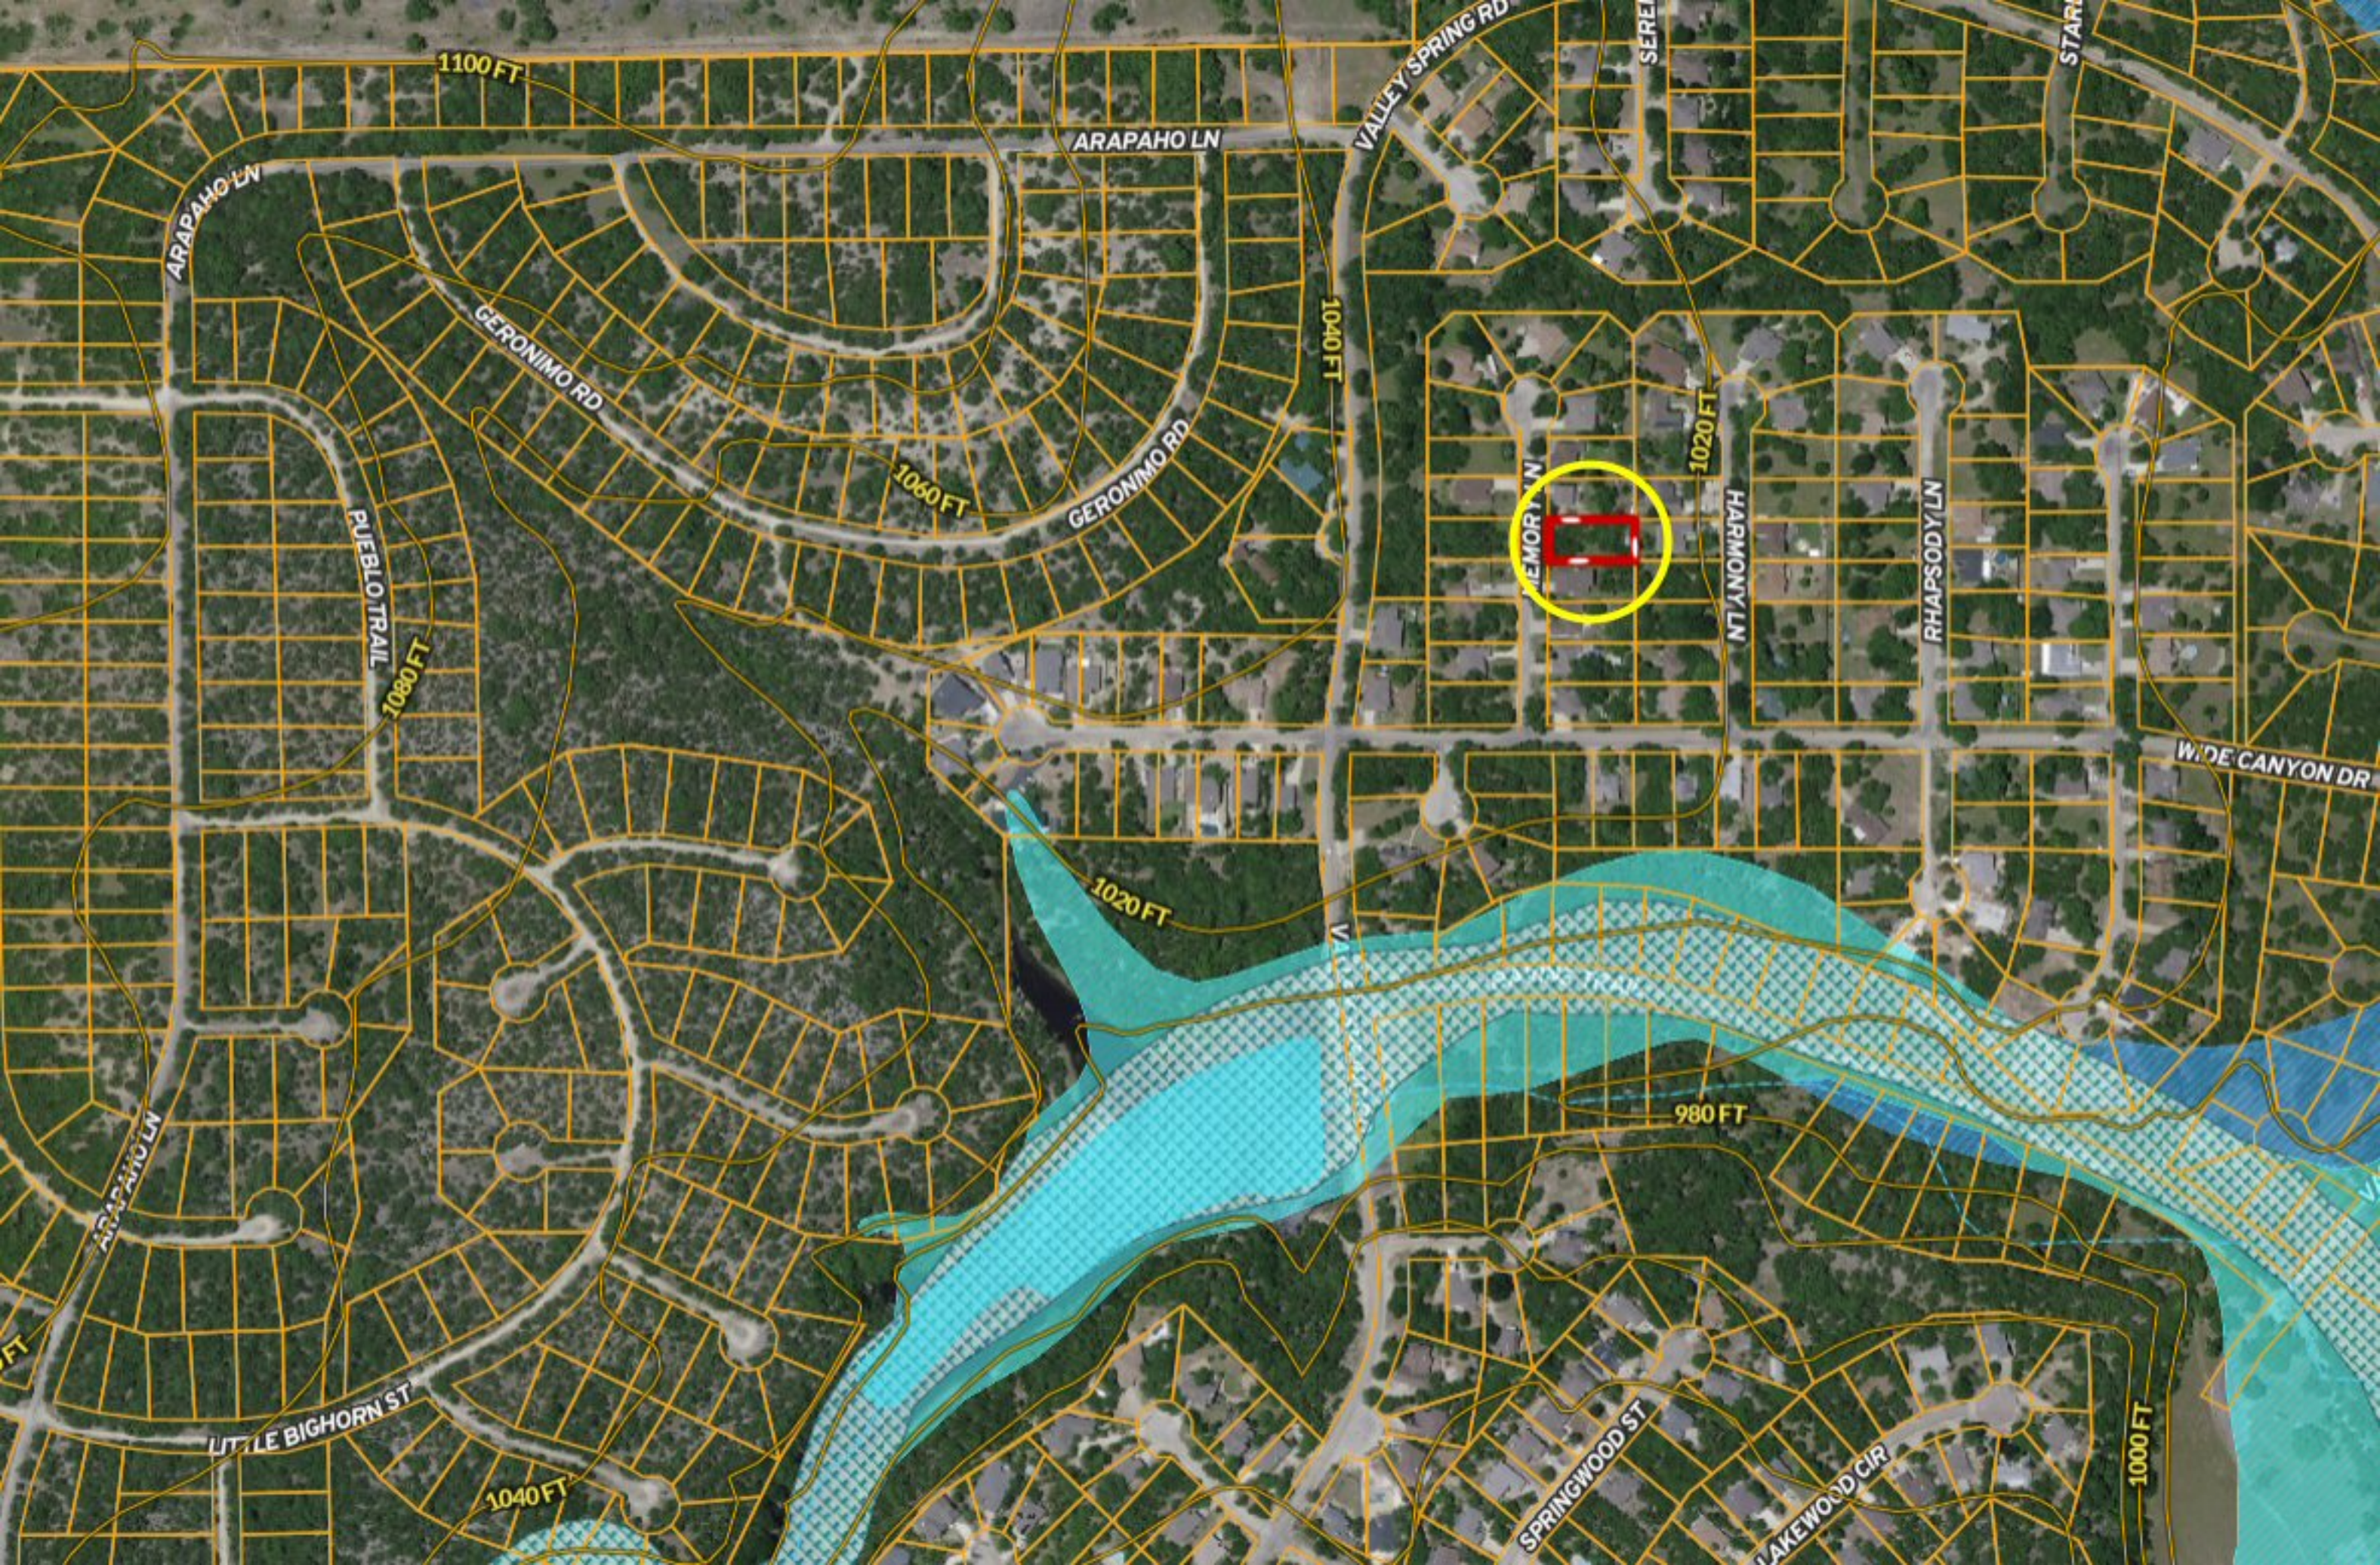

**** QUARTER-ACRE ** 10 Memory Ln ~ Wimberley TX**

VALLEY SPRING RD

MEMORY LN

HARMONY LN

WIDE CANYON DR

WIDE CANYON DR

TAMMY TER

RING RD

1040 FT

1020 FT

1020 FT